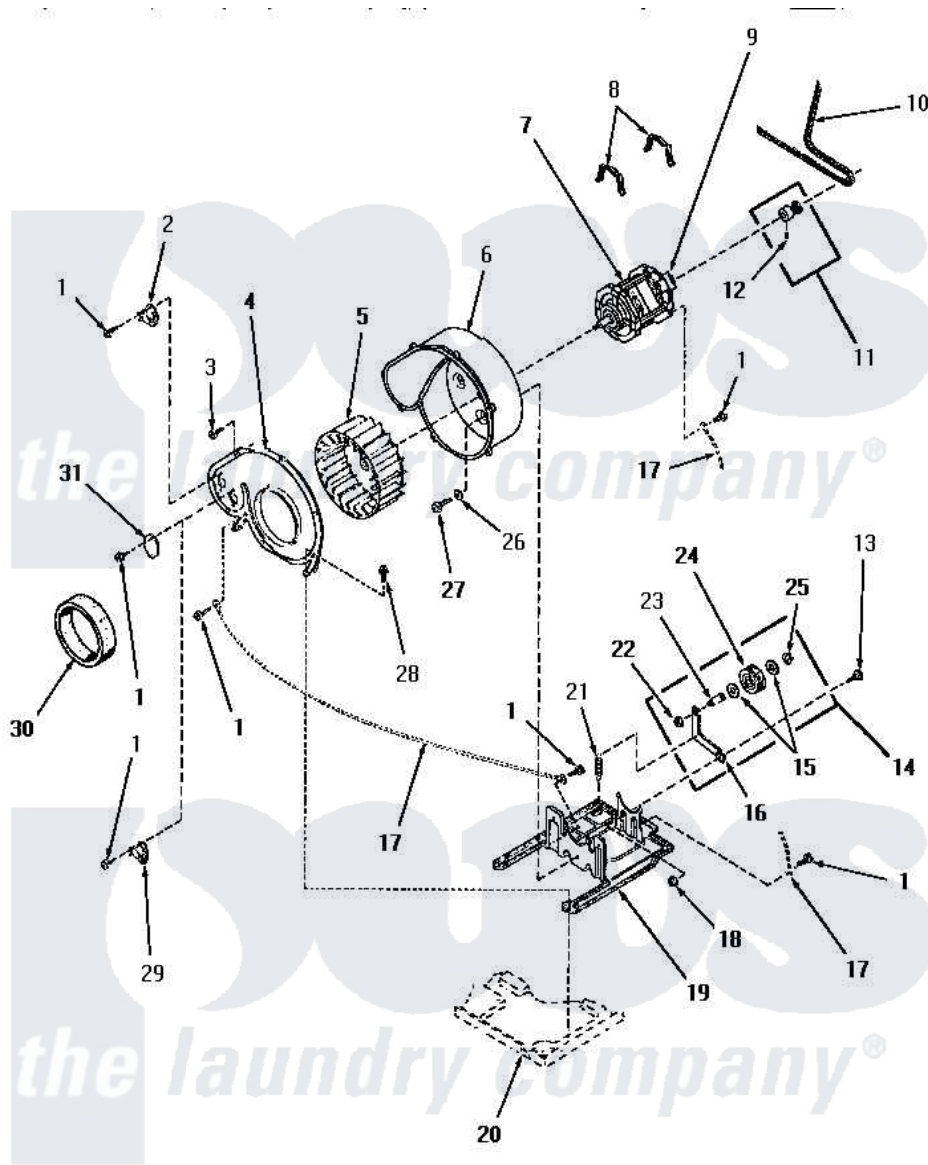

Amana HG2260 13 - MOTOR, EXHAUST FAN & BELT

MOTOR, EXHAUST FAN AND BELT

Amana [Residential Amana HG2260 Washer Parts](#) Parts Diagram 13 - MOTOR, EXHAUST FAN & BELT
 Click on the part number to view part

Item	Original Part Number	Replaced By	Status	Part Description
1	23222	3177991		Screw
2	56410			Thermostat
3	23962	W10116760		Screw
4	56059		Not Available	EXHAUST FAN IMPELLER
5	56000	510139P		Assembly Blower Fan Package
6	56020			Housing, Blower
7	56075	915P3		Motor-Drive
"	Y58044	915P3		Motor-Drive
8	Y58047	660658		Clamp, Motor Mounting 343481 685441
9	53226		Not Available	SWITCH,MOTOR
"	53249		Not Available	SWITCH
10	56095	56095P		Belt Cylinder Package
11	56133	56062P		Kit-Motor
12	52906		Not Available	SETSCREW
13	52567			Bolt, Shoulder

"	56587		Not Available	SCREW, 1/4-20 HEX HD SH
14	Y56170	56170P		Assembly- Idle
15	52549			Washer, 501 ID X3/4 Odx
16	56057		Not Available	LEVER, IDLER
17	Y00000000		Not Available	SEE NOTE GROUND WIRE, GREEN
18	52566	27001225		Nut, Jam Mid Lock 1/4-20
19	Y58045	503613		Mount, Motor
20	Y00000000		Not Available	SEE NOTE BASE
21	56076			Spring, Idler
22	56156	358160		Nut
23	56461			Shaft
24	Y54414			Assembly, Wheel And Bearing
25	23748			Ring, Retaining
26	20492	M0270504		Washer
27	56264	27001200		Screw
28	25723	27001200		Screw
29	56081	56081LAL		Ridig Door Stop
"	56471		Not Available	THERMOSTAT
30	56065		Not Available	SEAL
31	Y0056157		Not Available	SUB 86495, SWITCH, LIGHT