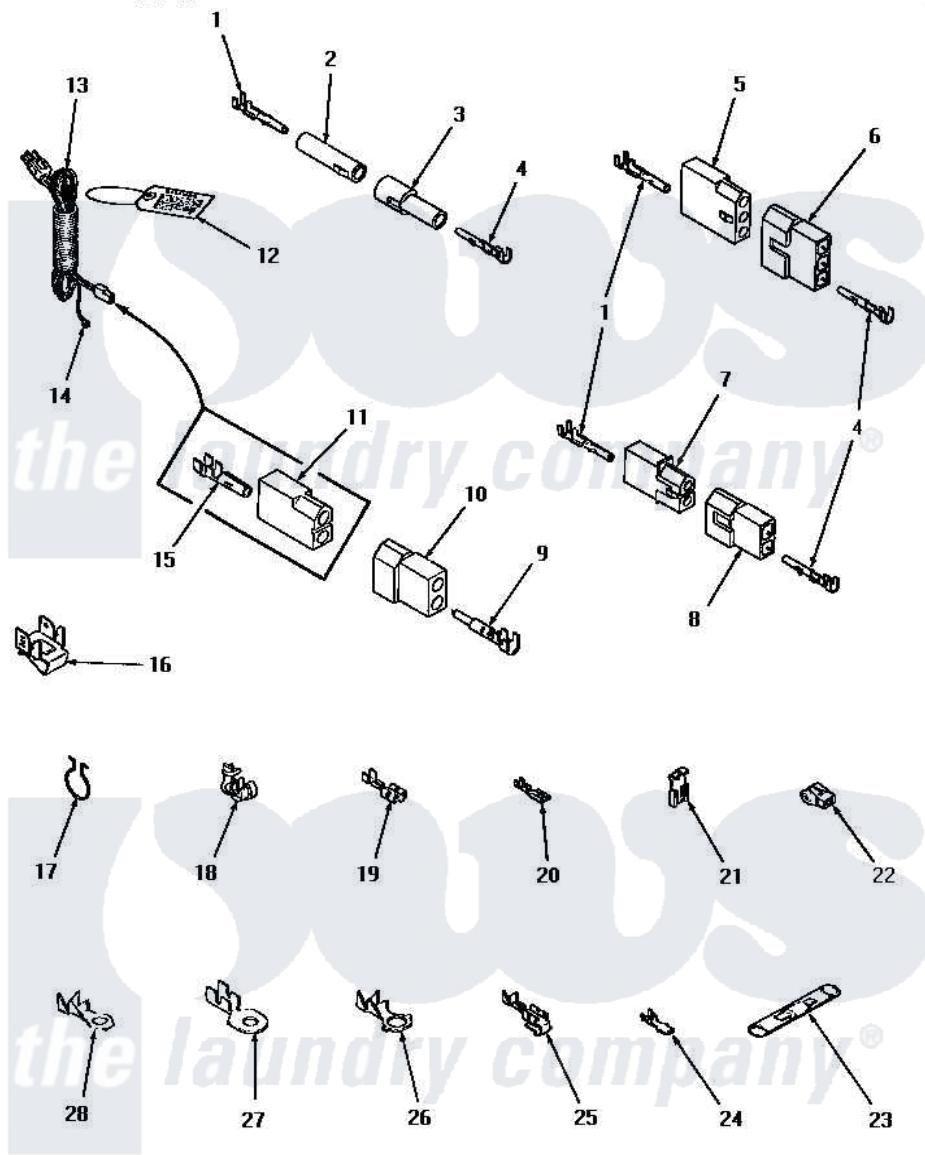

# Amana HG2260 14 - POWER CORD & TERMINALS

## POWER CORD AND TERMINALS

Amana [Residential Amana HG2260 Washer Parts](#) Parts Diagram 14 - POWER CORD & TERMINALS  
 Click on the part number to view part

Item	Original Part Number	Replaced By	Status	Part Description
1	Y00117	<a href="#">5011-XX</a>		093 Female Socket
2	<a href="#">26301</a>			Receptacle, Molex
3	26302		Not Available	PLUG, 1 CIRCUIT
4	<a href="#">Y00116</a>			Terminal, Pin-Male
5	23039	<a href="#">697780</a>		Receptacle,
6	<a href="#">23040</a>			Plug-3 Circuit
7	<a href="#">56451</a>			Receptacle, 2 Circuit
8	<a href="#">56448</a>			Terminal Block Plug
9	<a href="#">Y00127</a>			Terminal, Pin-1/8 Male
10	<a href="#">56266</a>			Plug
11	<a href="#">56265</a>			Receptacle, 2 Circuit
12	25235	<a href="#">48301</a>		Hose
13	Y56222	<a href="#">27001142</a>		Cord, Power
14	Y00000000		Not Available	SEE NOTE GROUND WIRE, GREEN
15	<a href="#">00130</a>			Terminal, Pin-1/8 Femal
16	Y00161	<a href="#">B5733302</a>		Clip, Ground

17	<a href="#">51291</a>		Clip, Wire
18	21903	<a href="#">211881</a>	Grommet, Cord Part Not Used-Gas Models Only
19	Y00119	Not Available	SPADE TERMINAL(18 GAUGE) (1/4 INCH-(1) 18 GAUGE WIRE)
20	<a href="#">00112</a>		Terminal, Spade-3/16 Fe
21	<a href="#">Y00120</a>		Terminal, Flag-1/4 Fema
22	70210	Not Available	INSULATOR,BLUE
23	21091	Not Available	CONNECTOR TWO 1/4 INCH MALE
24	Y00139	<a href="#">Y00138</a>	Male Tab Terminal 18 Gauge Wire)
25	<a href="#">Y00114</a>		Spade Terminal
26	Y00113	Not Available	TERMINAL,RING-1/4 STUD
27	<a href="#">Y00111</a>		Ring Terminal No.10 No.10 18 Gauge Wires Or
28	<a href="#">00110</a>		No.10 18 Gauge Wire