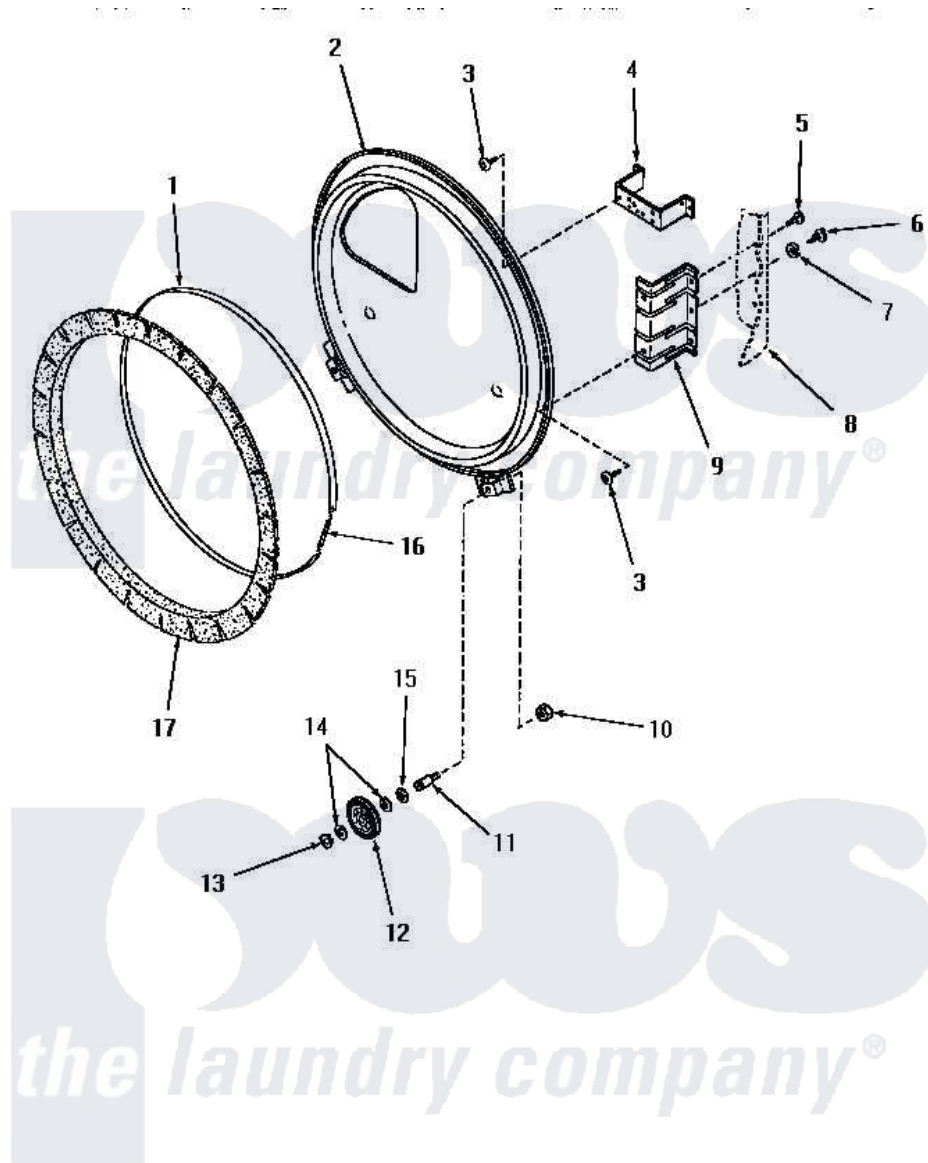

Amana HG2260 15 - REAR BLKHD, FELT SEAL & CYLINDER ROLLER

REAR BULKHEAD, FELT SEAL AND CYLINDER ROLLER

Amana [Residential Amana HG2260 Washer Parts](#) Parts Diagram 15 - REAR BLKHD, FELT SEAL & CYLINDER ROLLER

[Click on the part number to view part](#)

Item	Original Part Number	Replaced By	Status	Part Description
1	Y56090		Not Available	SEAL STRAP
2	56540		Not Available	ASSY,REAR BULKHEAD
3	56078	M400664		SCrew Tap Trs Cr Rec 1016AB
4	56048	60823P		Bracket, Terminal Block
5	25723	27001200		Screw
6	52909			Screw, 10B-16 X 1/2 HeX
7	51474		Not Available	WASHER,13/64IDX1/2ODX.
8	Y00000000		Not Available	SEE NOTE CABINET
9	56055		Not Available	BRACKET,BULKHEAD-REAR
10	56156	358160		Nut
11	56461			Shaft
12	56457	62649P		Roller- CY
13	23748			Ring, Retaining
14	52549			Washer, 501 ID X3/4 Odx
15	23886		Not Available	WASHER,.578IDX1.25ODX1