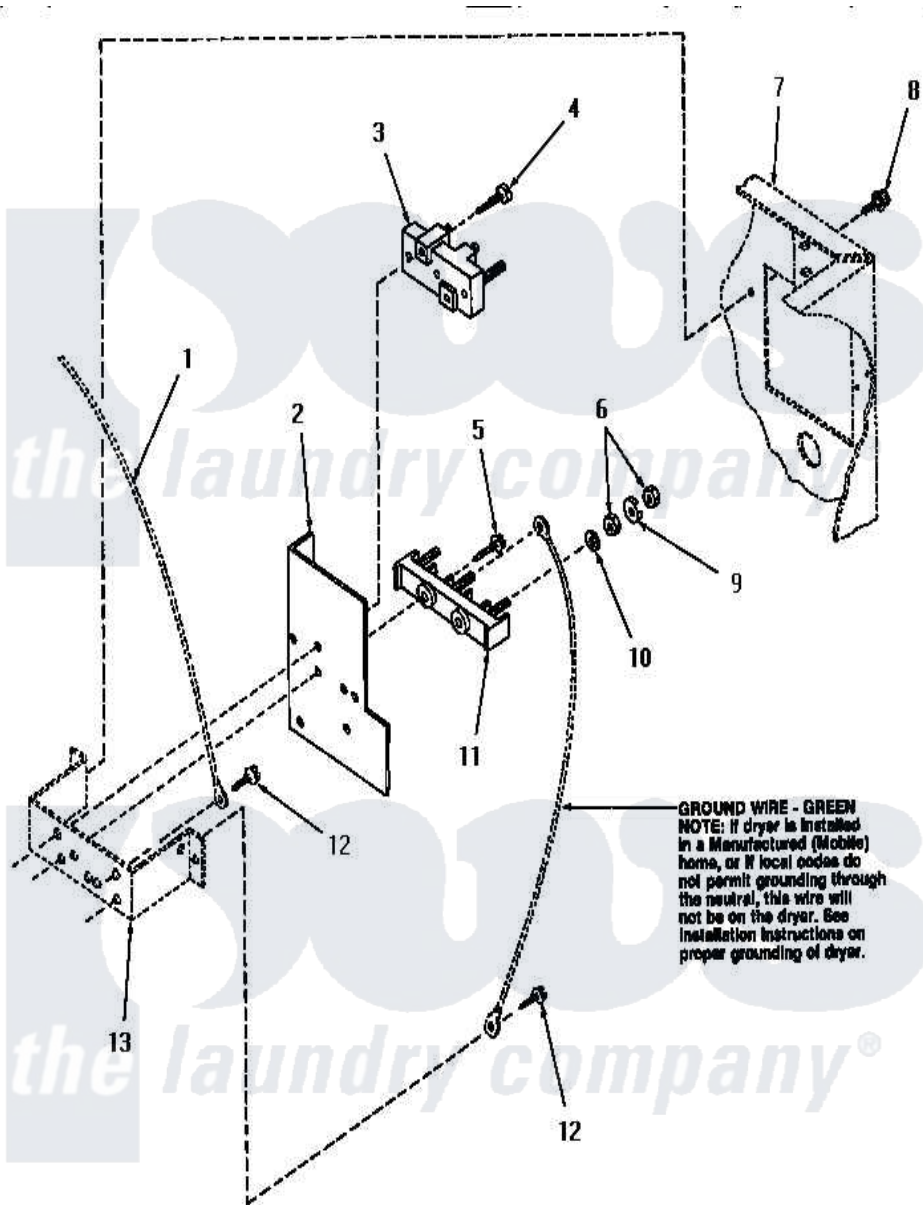

Amana HG2260 16 - TERMINAL BLOCK

Amana [Residential Amana HG2260 Washer Parts](#) Parts Diagram 16 - TERMINAL BLOCK
 Click on the part number to view part

Item	Original Part Number	Replaced By	Status	Part Description
1	Y00000000		Not Available	SEE NOTE GROUND WIRE, GREEN
2	56087			Shield, Terminal Block
3	50854	33001244		Block, Terminal
4	Q6535		Not Available	SCREW, 10B-16 X 3/4 ROU
5	56131		Not Available	SCREW, 10BT X 1 TAPPING
6	Q6163		Not Available	NUT
7	Y00000000		Not Available	SEE NOTE CABINET
8	25723	27001200		Screw
9	51474		Not Available	WASHER, 13/64IDX1/2ODX.
10	56552		Not Available	LOCKWASHER
11	58555		Not Available	TERMINAL BLOCK
12	51784		Not Available	SCREW, 10B-16 X 1/2 HEX
13	Y00000000		Not Available	SEE NOTE TERMINAL BLOCK BRACKET