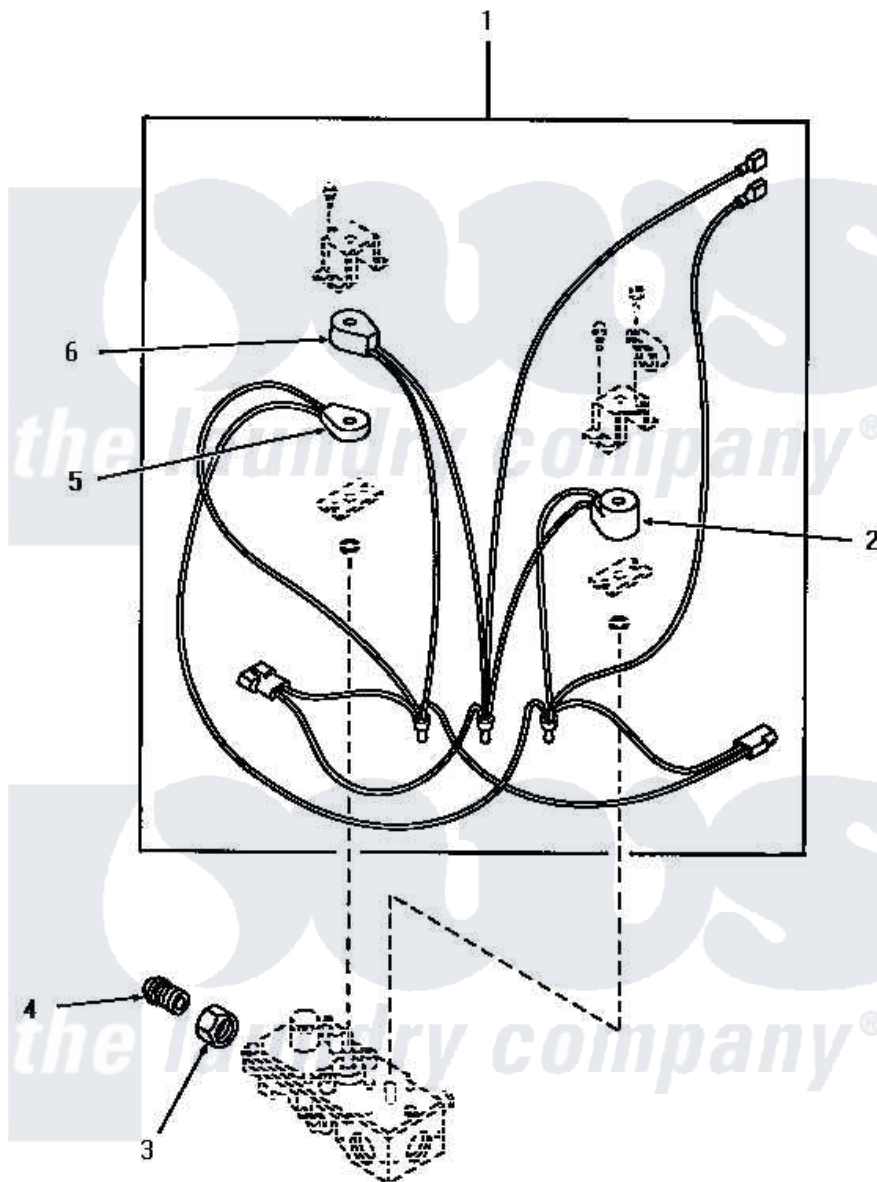

# Amana HG2490 01 - 56225 GAS VALVE ASSY

Amana [Residential Amana HG2490 Washer Parts](#) Parts Diagram 01 - 56225 GAS VALVE ASSY  
 Click on the part number to view part

Item	Original Part Number	Replaced By	Status	Part Description
1	<a href="#">56225A</a>			Kit, Coil
2	56225D	<a href="#">56225A</a>		Kit, Coil
3	56281		Not Available	NUT, UNION
4	56282		Not Available	NIPPLE
5	56225C	<a href="#">56225A</a>		Kit, Coil
6	56225B	<a href="#">56225A</a>		Kit, Coil
NI	56225		Not Available	GAS VALVE ASSEMBLY