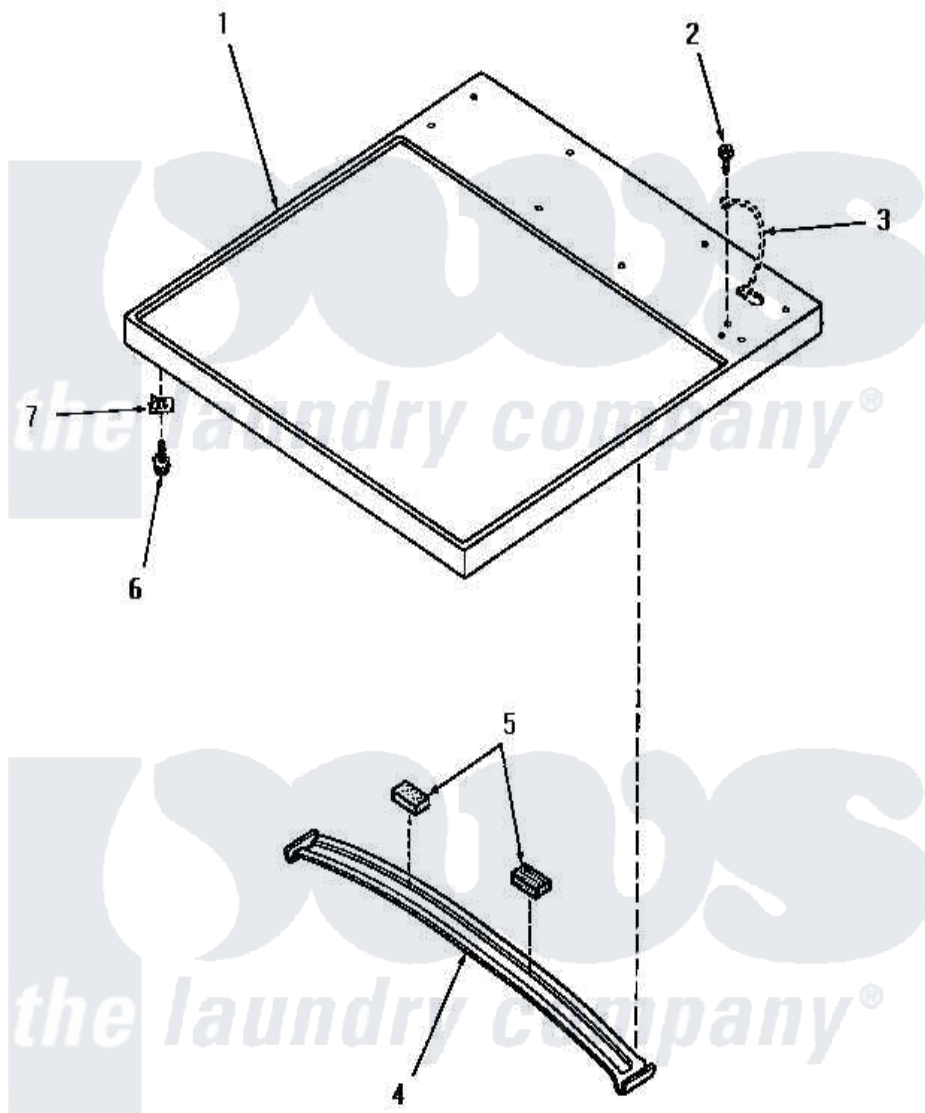

# Amana HG2490 02 - CABINET TOP

Amana Residential Amana HG2490 Washer Parts Parts Diagram 02 - CABINET TOP  
 Click on the part number to view part

Item	Original Part Number	Replaced By	Status	Part Description
1	<a href="#">57066H</a>			Assembly, Top Panel-Domesti
"	57066W		Not Available	ASSY, TOP PANEL-DOMESTIxREPLACE
"	57066L		Not Available	ASSY, TOP PANEL-DOMESTI
"	57066K		Not Available	CABINET TOP, COFFEE
"	57066A		Not Available	CABONET TOP, AVOCADO
2	51784		Not Available	SCREW, 10B-16 X 1/2 HEX
3	Y00000000		Not Available	SEE NOTE GROUND WIRE, GREEN
4	56213		Not Available	TOP BRACE
5	56968		Not Available	PAD, FELT-ADHESIVE BACK
6	<a href="#">23008</a>			Screw, 10-24 X 3/4 Sems
7	20249	<a href="#">36020</a>		Nut-10-24