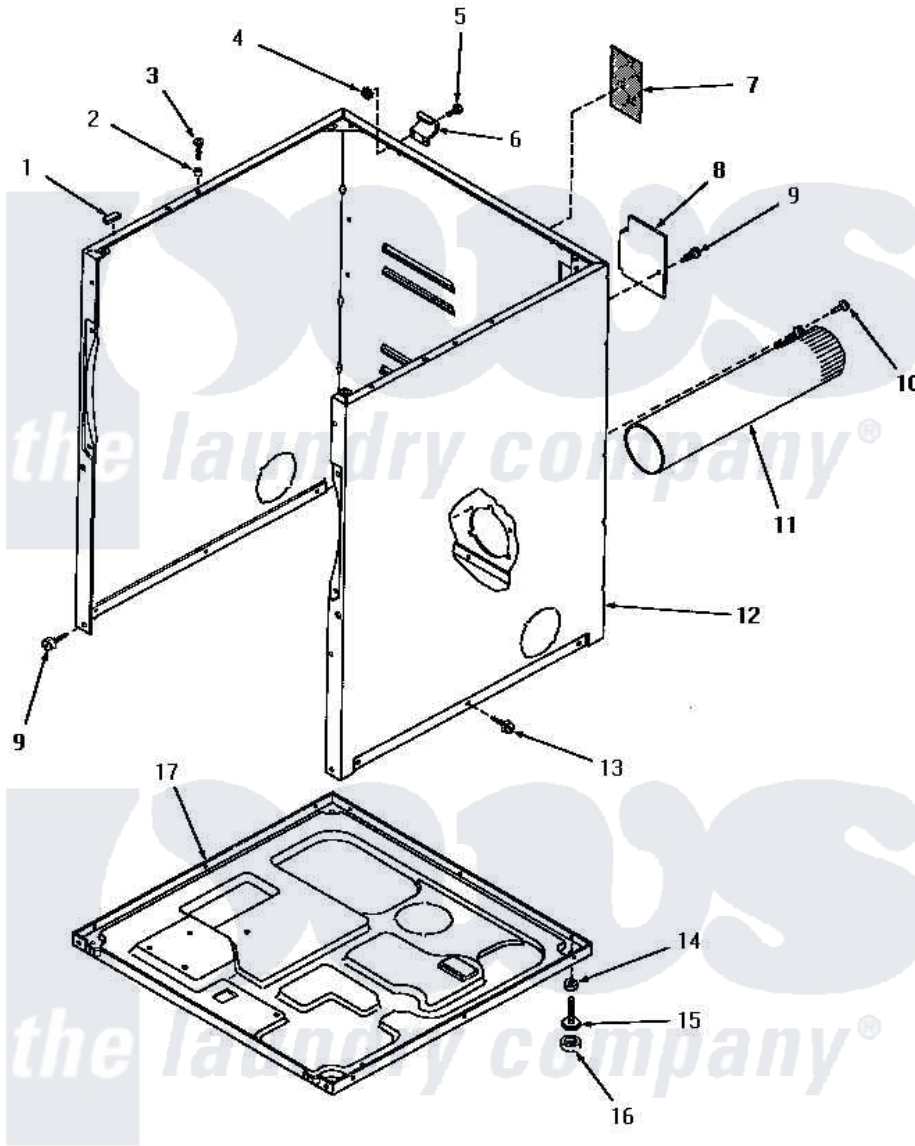

# Amana HG2490 03 - CABINET, EXHAUST DUCT & BASE

## CABINET, EXHAUST DUCT AND BASE

Amana [Residential Amana HG2490 Washer Parts](#) Parts Diagram 03 - CABINET, EXHAUST DUCT & BASE  
 Click on the part number to view part

Item	Original Part Number	Replaced By	Status	Part Description
1	<a href="#">Y56128</a>			Pad, Bumper
2	56079	<a href="#">505187</a>		Locator, Panel
3	56086	<a href="#">Y014874</a>		Screw, Idler Arm And Sleeve
4	23951	<a href="#">M0282009</a>		Nut
5	25723	<a href="#">27001200</a>		Screw
"	Y90576		Not Available	HEX HEAD SCREW
6	56043		Not Available	HINGE, TOP
7	56427		Not Available	STICKER
8	56044	<a href="#">60821</a>		Access Cover
9	25723	<a href="#">27001200</a>		Screw
10	25724		Not Available	HEX HEAD SCREW
11	56118		Not Available	ASSY, EXHAUST DUCT
12	57070A		Not Available	CABINET, AVOCADO
"	57070H		Not Available	ASSY, DRYER CABINET
"	57070K		Not Available	CABINET, COFFEE
"	57070L		Not Available	CABINET, ALMOND

"	57070W		Not Available	CABINET, WHITE
13	51784		Not Available	SCREW, 10B-16 X 1/2 HEX
14	20274	<a href="#">62739</a>		Nut, Lock
15	Y52696	<a href="#">Y305086</a>		Adjustable Leg And Nut
16	70282	<a href="#">Y314137</a>		Foot, Rubber
17	<a href="#">56074</a>			Base