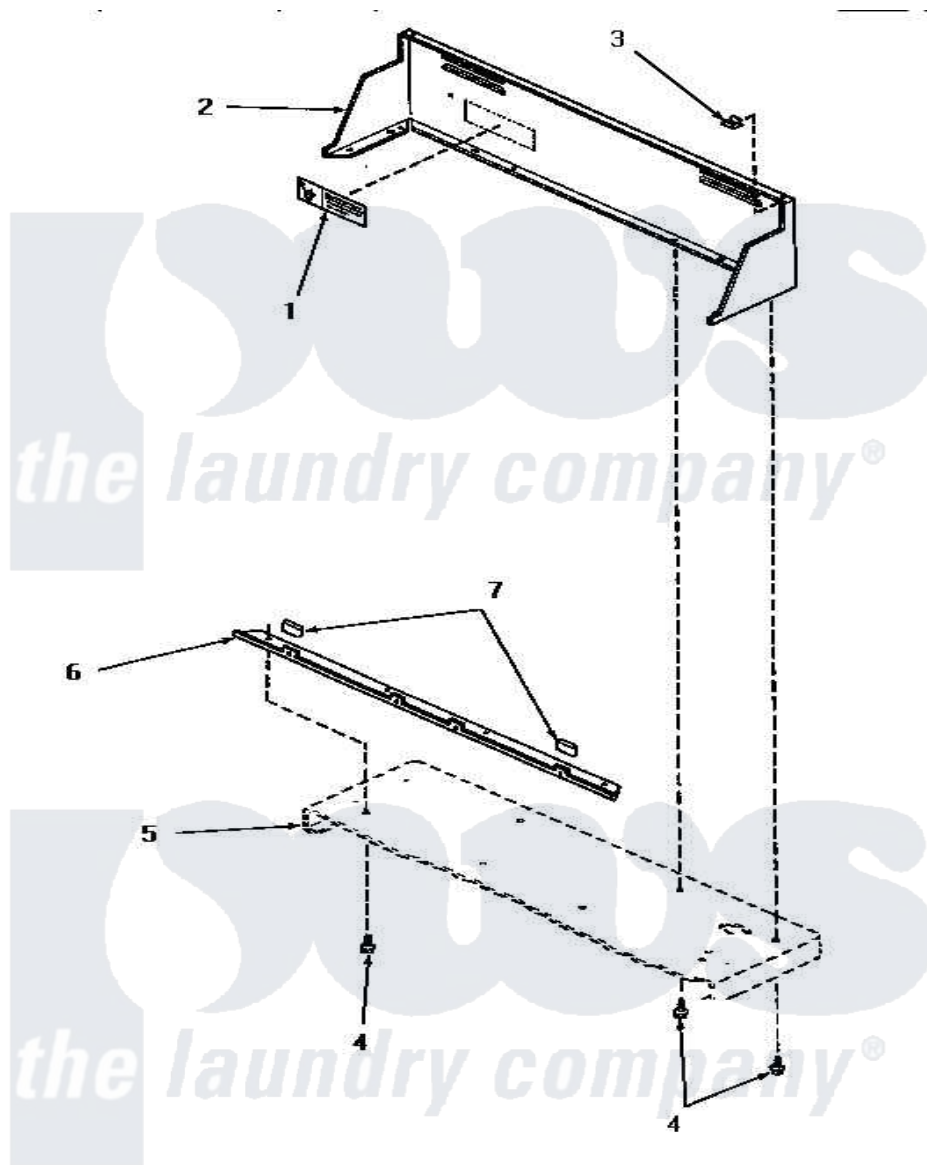

# Amana HG2490 04 - CONTROL HOOD

## CONTROL HOOD

[Amana Residential Amana HG2490 Washer Parts](#) Parts Diagram 04 - CONTROL HOOD

[Click on the part number to view part](#)

Item	Original Part Number	Replaced By	Status	Part Description
1	24903		Not Available	STICKER,DISCONNECT POW
2	56014W		Not Available	CONTROL HOOD, WHITE
"	56014L		Not Available	CONTROL HOOD, ALMOND
"	56014K		Not Available	CONTROL HOOD, COFFEE
"	56014H		Not Available	CONTROL HOOD, HARVEST GOLD
"	56014A		Not Available	CONTROL HOOD, AVOCADO
3	<a href="#">24522</a>			Nut, Speed-8ab-18 C1995
4	55985	<a href="#">W10116760</a>		Screw
5	Y00000000		Not Available	SEE NOTE CABINET TOP
6	56070		Not Available	ANGLE,MOUNTING-CONTROL
7	24859		Not Available	SLEEVE,SUPPORT ANGLE