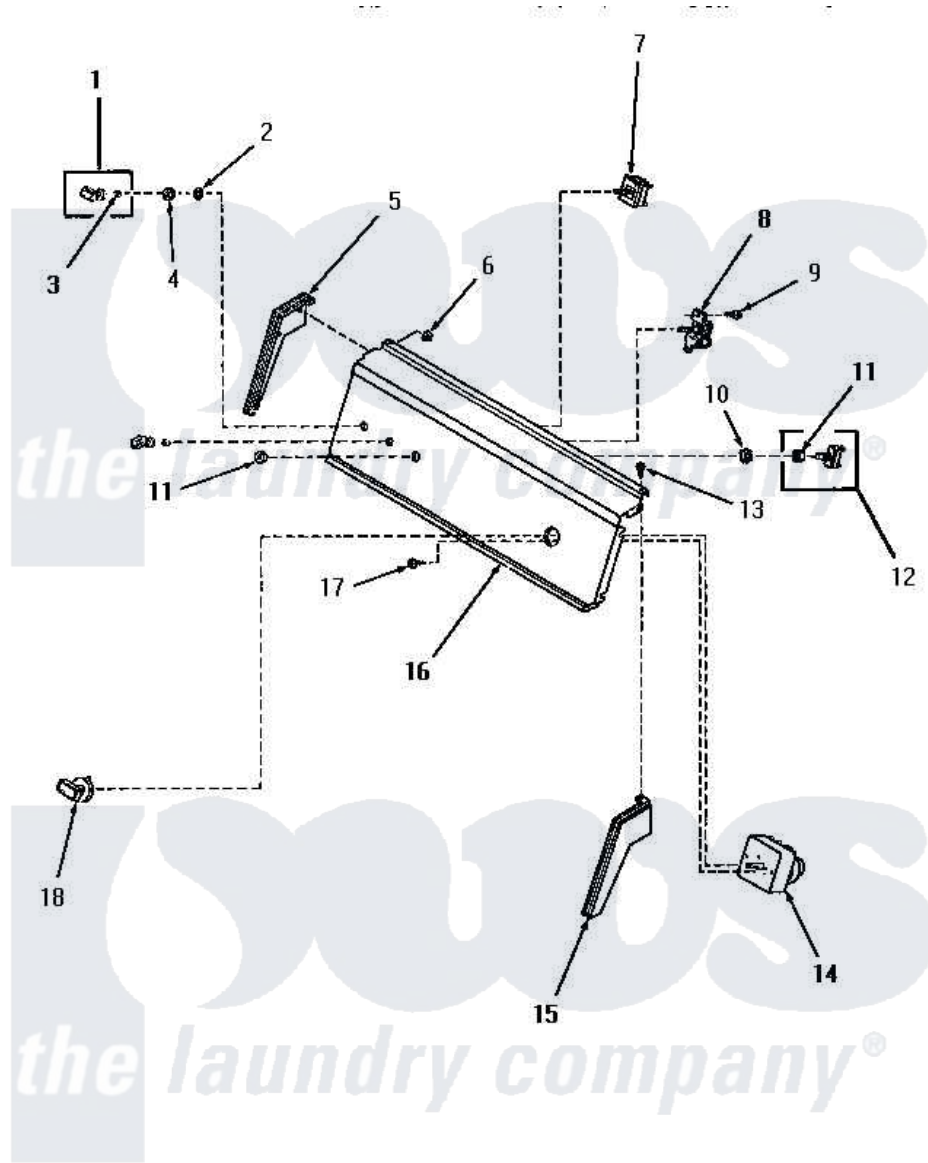

Amana HG2490 05 - CONTROL PANEL & CONTROLS

CONTROL PANEL AND CONTROLS

Amana [Residential Amana HG2490 Washer Parts](#) Parts Diagram 05 - CONTROL PANEL & CONTROLS

[Click on the part number to view part](#)

Item	Original Part Number	Replaced By	Status	Part Description
"	NOTE:		Not Available	THE 56225 GAS VALVE HAS BEEN REPLACED BY THE 58804 GAS VALVE--SEE PAGES 14, 15.
1	27376		Not Available	No Longer Available
2	91176			Lockwasher, 3/8 Intshkp
3	10519		Not Available	RETAINER
4	24205			Nut, Knurled 3/8-24
5	25124		Not Available	CONTROL HOOD END, LEFT
6	25126	5303284616		Clip
7	52624	58813P		Switch W/Instructions
9	55985	W10116760		Screw
10	25820		Not Available	LOCKWASHER, 1/2 INT SHK
11	52947			Nut, Hex 15/32-32
12	55882	55882P		Assembly- Switch
13	25232		Not Available	SCREW, 8AB-18X7/8 OVAL
14	53466		Not Available	TIMER

15	25123	Not Available	CONTROL HOOD END, RIGHT
16	0056822	Not Available	GRILLE
17	70212		Screw, 8-32 X 5/32 RD H
18	56508	Not Available	ASSY,KNOB-TIMER