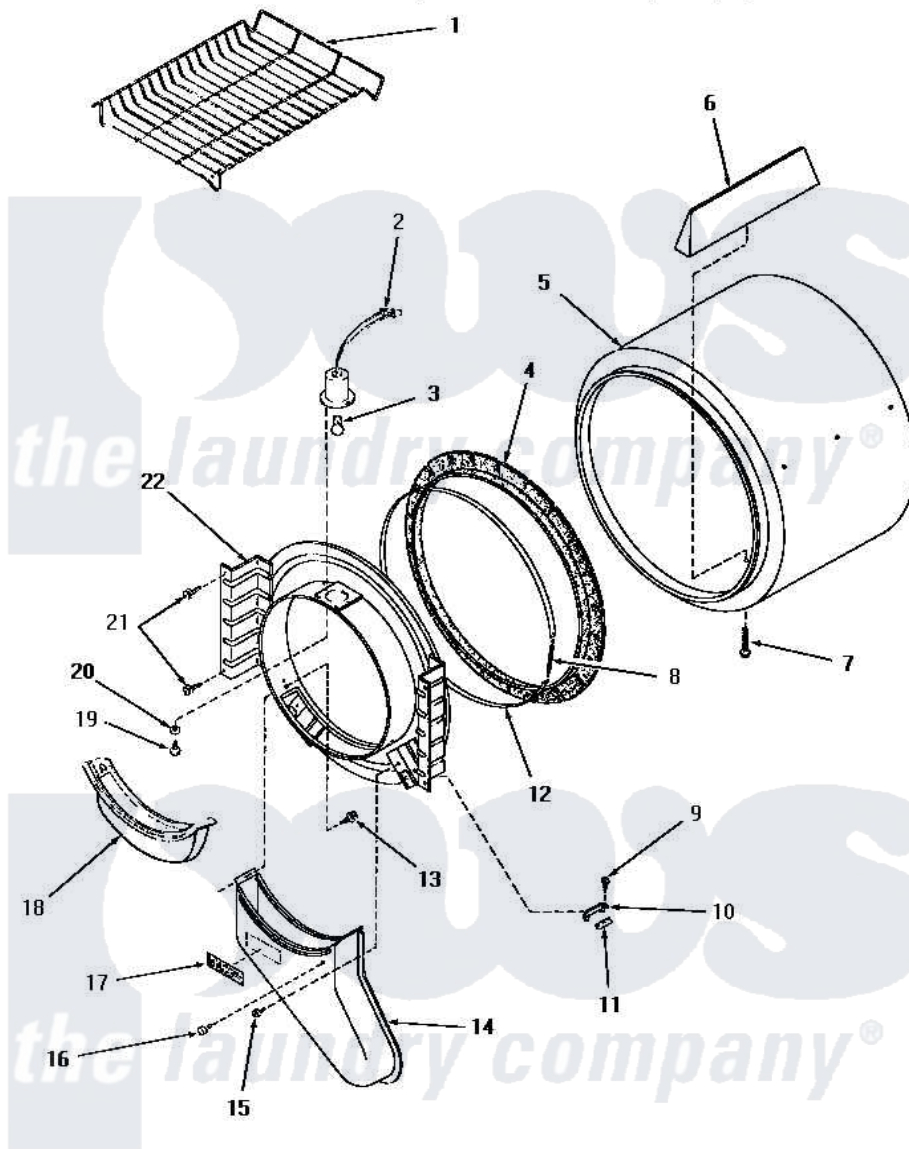

Amana HG2490 07 - FR BLKHD, AIR DUCT, FELT SEAL & CYLINDER

FRONT BULKHEAD, AIR DUCT, FELT SEAL AND CYLINDER

Amana [Residential Amana HG2490 Washer Parts](#) Parts Diagram 07 - FR BLKHD, AIR DUCT, FELT SEAL & CYLINDER
 Click on the part number to view part

Item	Original Part Number	Replaced By	Status	Part Description
1	58846		Not Available	RACK, DRYING
3	Y54608	31001575		Bulb, Cylinder Light
4	56088			Assembly, Seal
5	56175		Not Available	ASSY, CYLINDER PACK
6	56013		Not Available	BAFFLE, CYLINDER-SHORT-
7	56131		Not Available	SCREW, 10BT X 1 TAPPING
8	52310			Spring
9	23222	3177991		Screw
10	56053	61448		Glide, Cylinder-Rulon F
"	57005	61448		Glide, Cylinder-Rulon F
11	56058	510189		Pad Felt
12	Y56090		Not Available	SEAL STRAP
13	23628	489464		Screw
14	56027		Not Available	AIR DUCT
15	25724		Not Available	HEX HEAD SCREW
16	56938		Not Available	BUMPER

17	24903		Not Available	STICKER,DISCONNECT POW
18	57024	61376P		Filter, Lint-White W/Inst.
19	22145		Not Available	SCREW,6Z-20X 3/8 SS RD
20	51345		Not Available	LOCKWASHER
21	25723	27001200		Screw
22	57018		Not Available	ASSY BULK HEAD