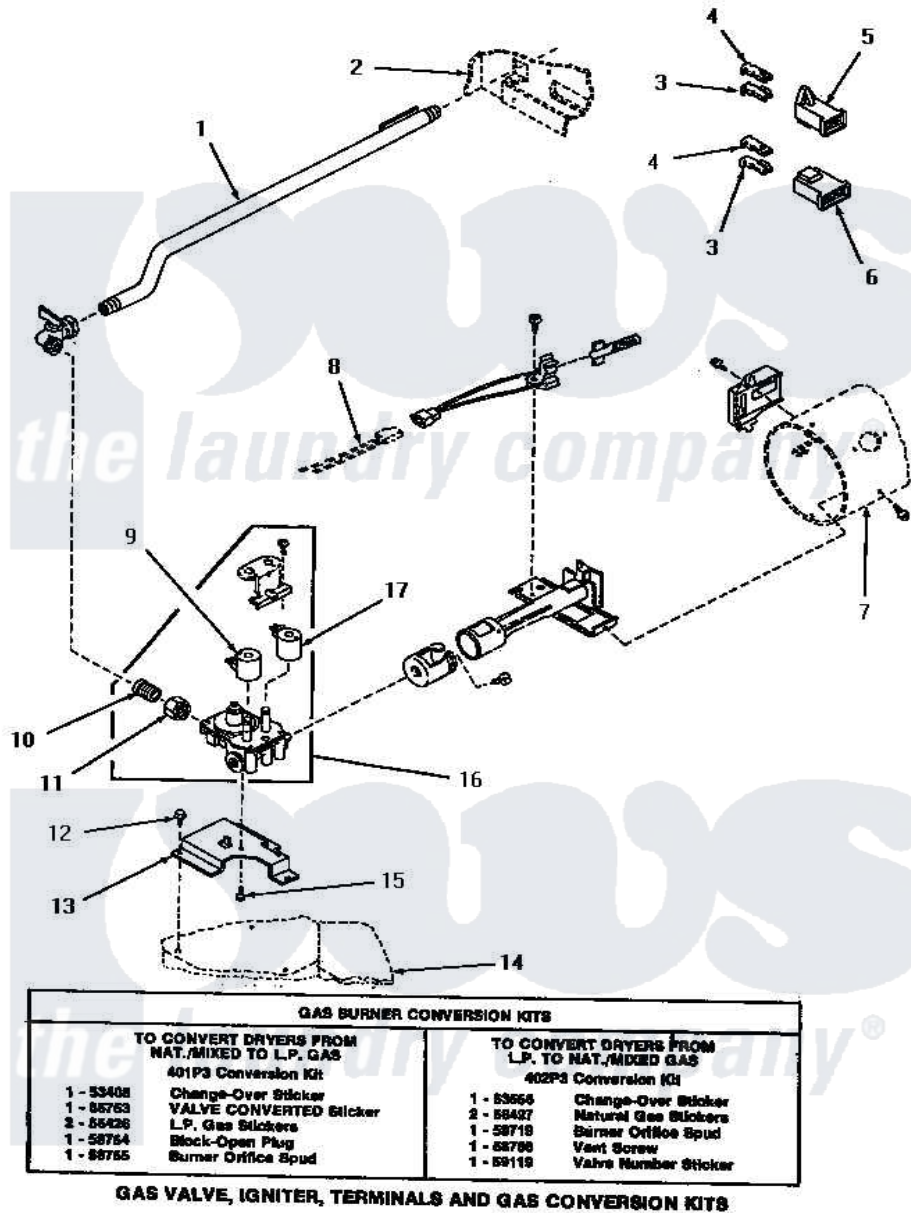

# Amana HG2490 08 - GAS VALVE, IGN, TERM & GAS CONV KITS

**GAS VALVE, IGNITER, TERMINALS AND GAS CONVERSION KITS**

Amana [Residential Amana HG2490 Washer Parts](#) Parts Diagram 08 - GAS VALVE, IGN, TERM & GAS CONV KITS  
 Click on the part number to view part

Item	Original Part Number	Replaced By	Status	Part Description
1	<a href="#">58911</a>			Assembly, Lead-In Pipe
2	Y00000000		Not Available	SEE NOTE CABINET
3	<a href="#">Y00190</a>			Connector-Receptacle
4	<a href="#">Y00189</a>			Terminal, Spade
5	<a href="#">58799</a>			Connector-2 Circuit
6	58800		Not Available	CONNECTOR-3 CIRCUIT (3 CIRCUIT CONNECTOR)
7	Y00000000		Not Available	SEE NOTE BURNER HOUSING
8	Y00000000		Not Available	SEE NOTE WIRING HARNESS
9	58804A	<a href="#">306106</a>		Coil, Holding And Booster--W
10	56282		Not Available	NIPPLE
11	Y58281		Not Available	NUT
12	56264	<a href="#">27001200</a>		Screw
13	58912	<a href="#">500821</a>		Bracket, Mounting-Gas
14	Y00000000		Not Available	SEE NOTE BASE

15	56124	<a href="#">3370225</a>	Screw
16	<a href="#">58804</a>		Assembly, Valve-Gas-Single-
17	58804B	<a href="#">694540</a>	Coil, 60 Hz
NI	58754	<a href="#">401P3</a>	Kit, Conversion-LP
"	58755	<a href="#">401P3</a>	Kit, Conversion-LP
"	58719	<a href="#">402P3</a>	Kit, Conversion-NG
"	58768	<a href="#">402P3</a>	Kit, Conversion-NG
"	56427	Not Available	STICKER
"	59119	Not Available	LABEL
"	<a href="#">401P3</a>		Kit, Conversion-LP
"	<a href="#">402P3</a>		Kit, Conversion-NG
"	53408	Not Available	LABEL,CHANGE-OVER
"	53556	Not Available	STICKER,CONVERSION
"	55753	Not Available	VALVE CONVERTED STICKER
"	Y56426	Not Available	L.P. GAS STICKERS