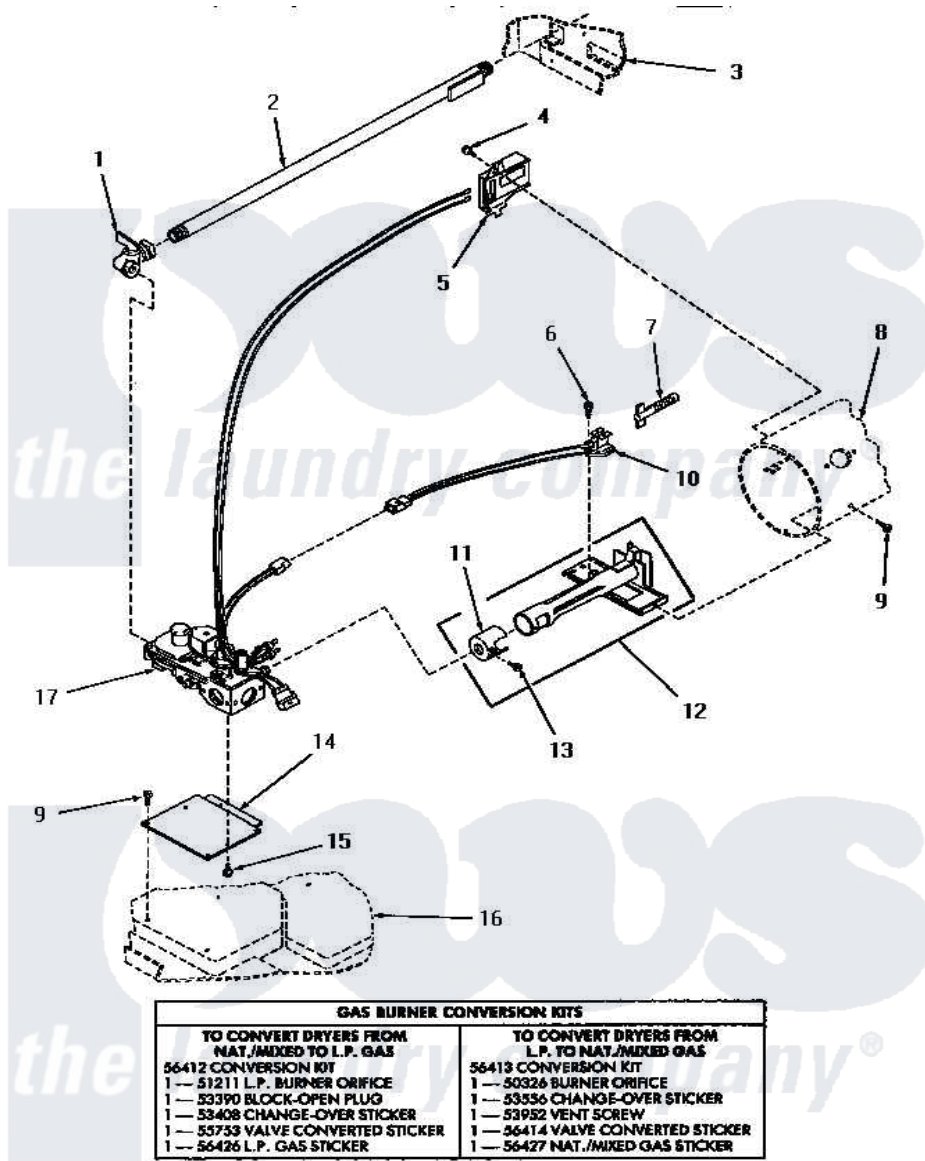

Amana HG2490 09 - GAS VALVE, IGNITER & GAS CONVERSION KITS

GAS VALVE, IGNITER AND GAS CONVERSION KITS (Gas Models)

Amana [Residential Amana HG2490 Washer Parts](#) Parts Diagram 09 - GAS VALVE, IGNITER & GAS CONVERSION KITS

[Click on the part number to view part](#)

Item	Original Part Number	Replaced By	Status	Part Description
1	Y56229	510205		Valve-Elbo
2	Y56228		Not Available	ASSY,LEAD-IN PIPE
3	Y00000000		Not Available	SEE NOTE CABINET
4	23222	3177991		Screw
5	Y56231	338906		Radiant, Sensor
6	52973		Not Available	SCREW
7	55438	4392003		Ignitor
8	Y00000000		Not Available	SEE NOTE BURNER HOUSING
9	56264	27001200		Screw
10	56233		Not Available	IGNITER BRACKET
11	53007	53-007		Receptacle
12	Y56234	37001304		Burner Ign
13	53006	53-006		Receptacle
14	56242		Not Available	BRACKET,MOUNTING-VALVE

15	56124	3370225	Screw
16	Y00000000	Not Available	SEE NOTE BASE
17	56225	Not Available	GAS VALVE ASSEMBLY
NI	53556	Not Available	STICKER, CONVERSION
"	50326		Orifice, NG
"	55753	Not Available	VALVE CONVERTED STICKER
"	53390		Plug, Block-Open
"	51211		Orifice, LP No.55 Drill
"	56414	Not Available	VALVE CONVERTED STICKER
"	56413	Not Available	ASSY, CONVERSION KIT-LP
"	Y56426	Not Available	L.P. GAS STICKERS
"	53408	Not Available	LABEL, CHANGE-OVER
"	53952		Screw, Vent
"	56412		Assembly, Conversion Kit-NG
"	56427	Not Available	STICKER