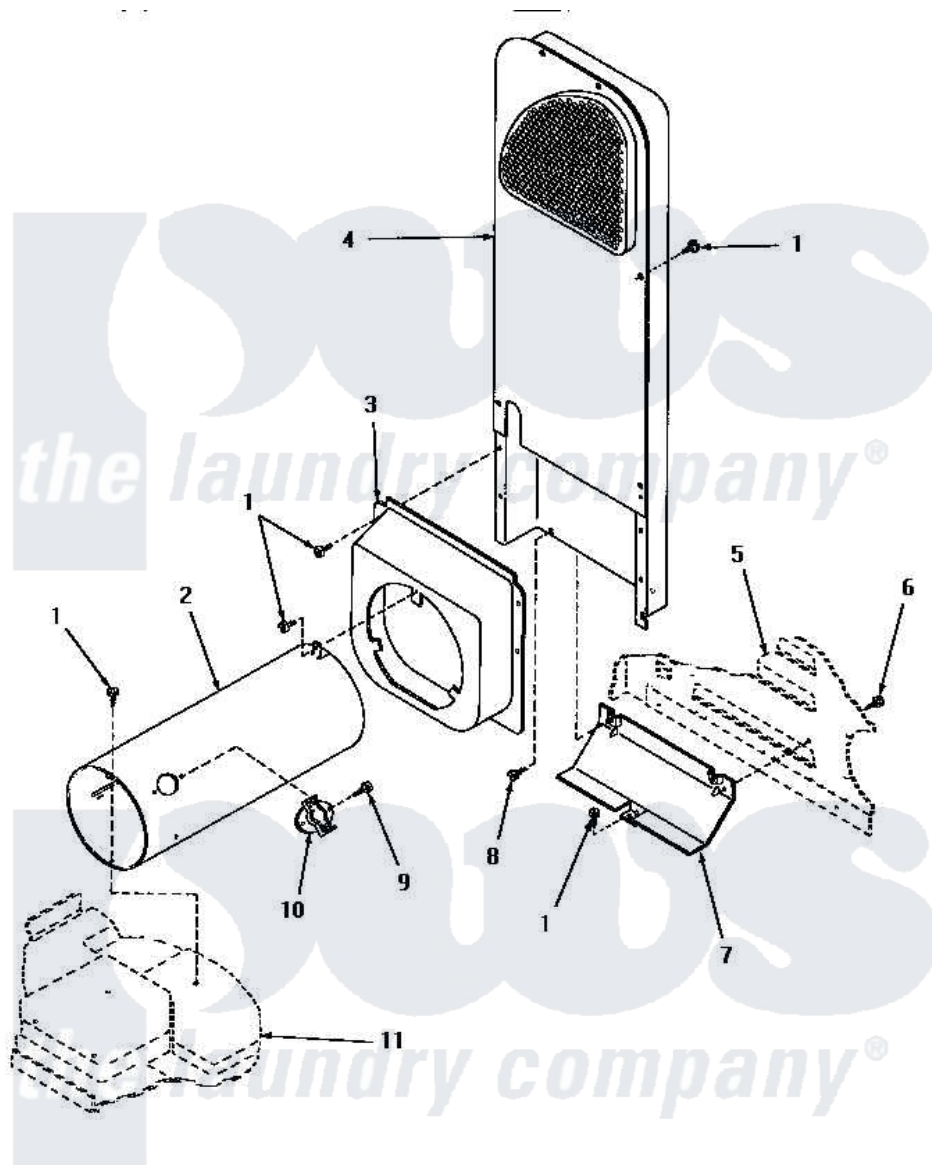

# Amana HG2490 10 - HEATER BOX

## HEATER BOX (Gas Models)

Amana [Residential Amana HG2490 Washer Parts](#) Parts Diagram 10 - HEATER BOX  
 Click on the part number to view part

Item	Original Part Number	Replaced By	Status	Part Description
1	56264	<a href="#">27001200</a>		Screw
2	56240	<a href="#">08013801</a>		Bracket
3	56237	<a href="#">510101</a>		Shroud Heat Duct
4	56029	<a href="#">503605</a>		Assembly, Heater Duct
5	Y00000000		Not Available	SEE NOTE CABINET
6	25723	<a href="#">27001200</a>		Screw
7	58048		Not Available	HEAT SHIELD
8	51780	<a href="#">3390631</a>		Screw, 10-16 X 3/8
9	23222	<a href="#">3177991</a>		Screw
10	58366	<a href="#">489P3</a>		Limit Thermostat
11	Y00000000		Not Available	SEE NOTE BASE