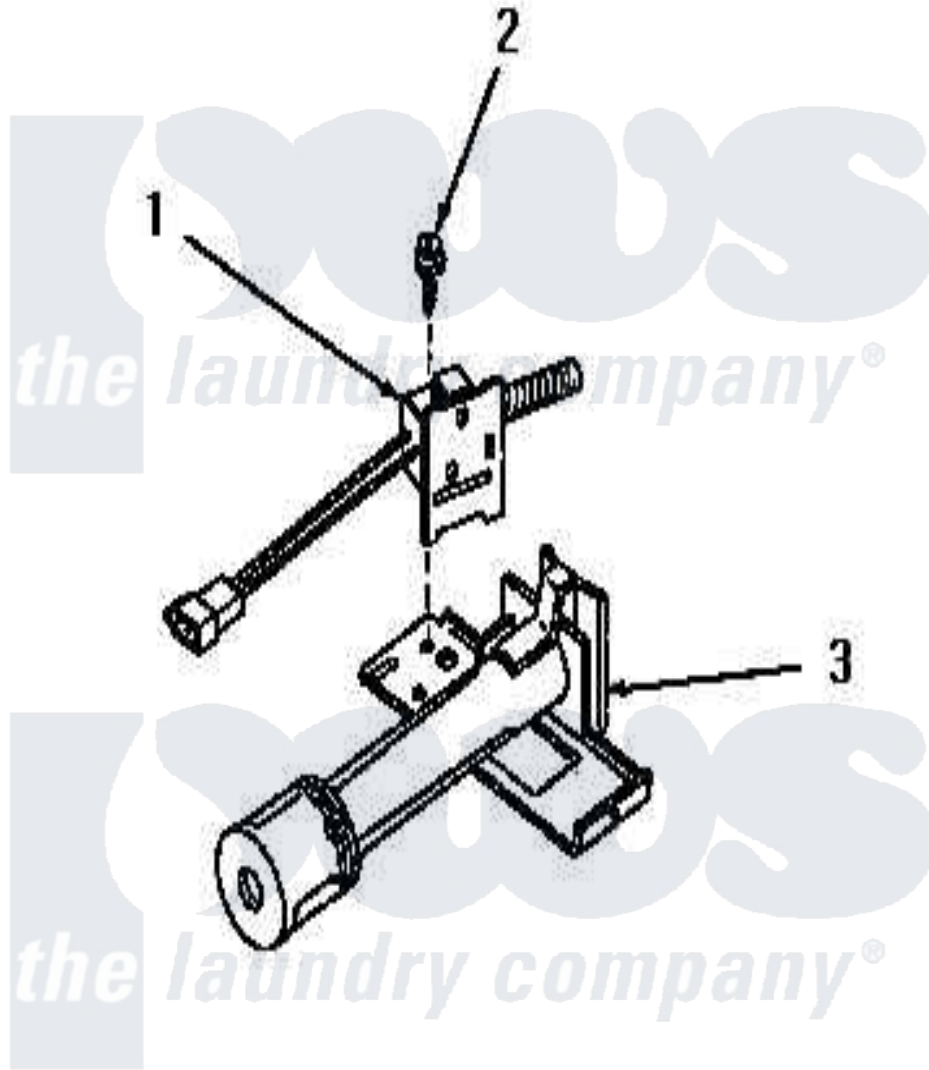

Amana HG2490 11 - IGNITER (CHANGE)

Amana [Residential Amana HG2490 Washer Parts](#) Parts Diagram 11 - IGNITER (CHANGE)
Click on the part number to view part

Item	Original Part Number	Replaced By	Status	Part Description
1	58823	37001308		Ignitor
2	56693			Screw, No.6-20 x. 44/.41 In
3	Y0000000		Not Available	SEE NOTE BURNER TUBE ASSEMBLY