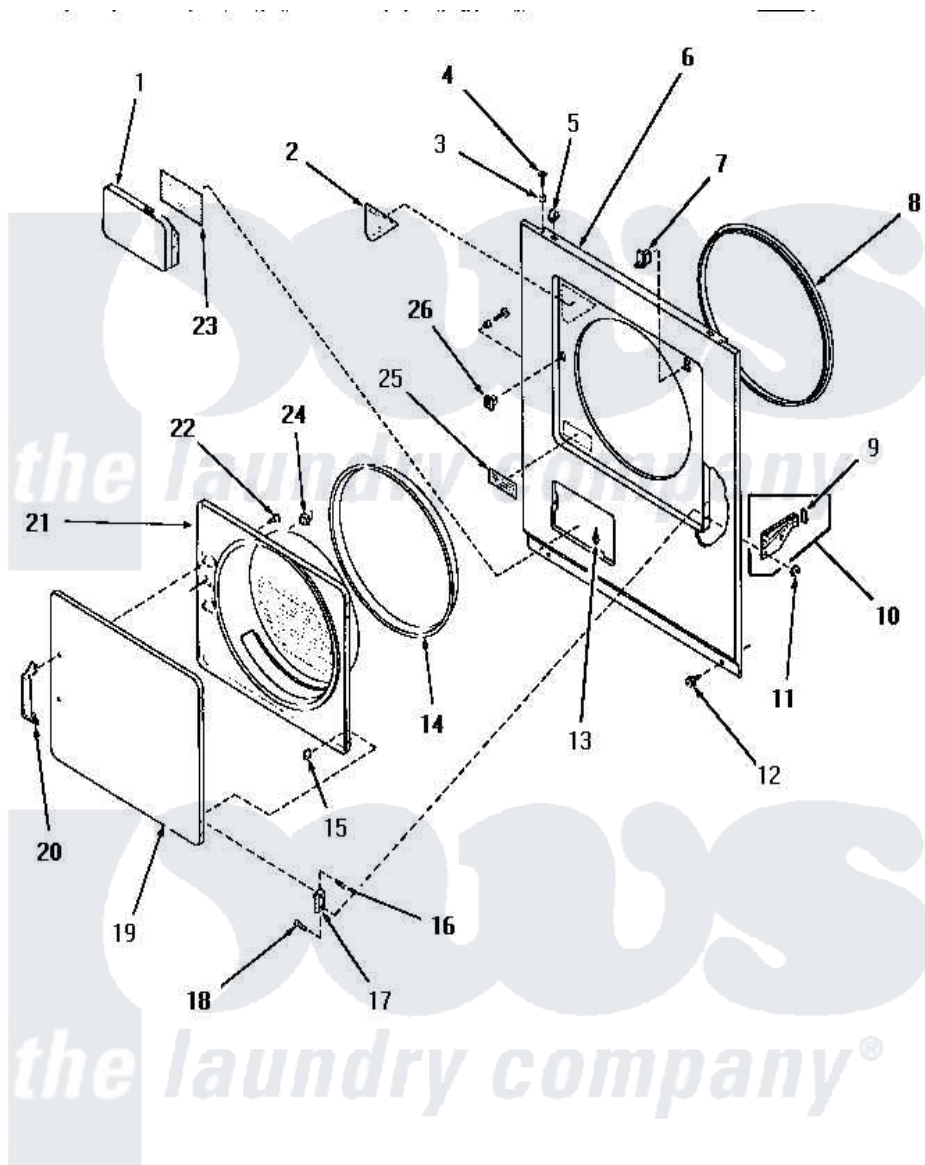

Amana HG2490 12 - LOADING DOOR, FRONT PANEL & SEALS

LOADING DOOR, FRONT PANEL AND SEALS

Amana [Residential Amana HG2490 Washer Parts](#) Parts Diagram 12 - LOADING DOOR, FRONT PANEL & SEALS
 Click on the part number to view part

Item	Original Part Number	Replaced By	Status	Part Description
1	56535W	60795W		Door, Access
"	56162A		Not Available	ACCESS DOOR, AVOCADO
"	56162H		Not Available	ACCESS DOOR, HARVEST GOLD
"	56162K		Not Available	ACCESS DOOR, COFFEE
"	56162L		Not Available	DOOR,ACCESS
"	56162W		Not Available	ACCESS DOOR, WHITE
"	56535A		Not Available	ACCESS DOOR, AVOCADO
"	56535L		Not Available	ACCESS DOOR, L
"	57446A		Not Available	ACCESS DOOR, AVOCADO
"	57446H		Not Available	DOOR, ACCESS (GOLD)
"	57446K		Not Available	ACCESS DOOR, COFFEE
"	57446L		Not Available	DOOR,ACCESS
"	57446W		Not Available	DOOR, ACCESS (WHITE)
"	56535K		Not Available	ACCESS DOOR, COFFEE
"	56535H		Not Available	ACCESS DOOR, HARVEST GOLD