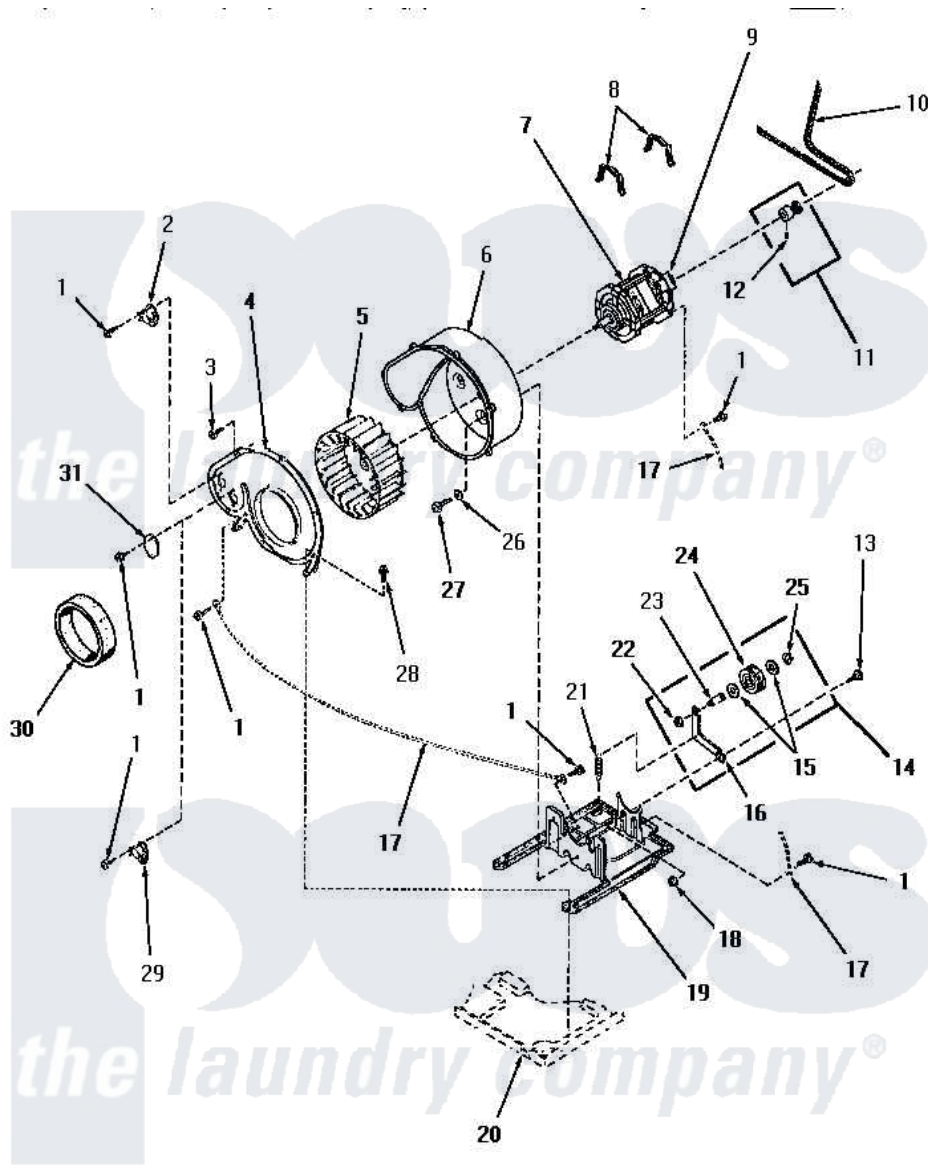

# Amana HG2490 13 - MOTOR, EXHAUST FAN & BELT

## MOTOR, EXHAUST FAN AND BELT

Amana [Residential Amana HG2490 Washer Parts](#) Parts Diagram 13 - MOTOR, EXHAUST FAN & BELT  
 Click on the part number to view part

Item	Original Part Number	Replaced By	Status	Part Description
1	23222	<a href="#">3177991</a>		Screw
2	<a href="#">56410</a>			Thermostat
3	23962	<a href="#">W10116760</a>		Screw
4	56059		Not Available	EXHAUST FAN IMPELLER
5	56000	<a href="#">510139P</a>		Assembly Blower Fan Package
6	<a href="#">56020</a>			Housing, Blower
7	56075	<a href="#">915P3</a>		Motor-Drive
"	Y58044	<a href="#">915P3</a>		Motor-Drive
8	Y58047	<a href="#">660658</a>		Clamp, Motor Mounting 343481 685441
9	53226		Not Available	SWITCH,MOTOR
"	53249		Not Available	SWITCH
10	56095	<a href="#">56095P</a>		Belt Cylinder Package
11	56133	<a href="#">56062P</a>		Kit-Motor
12	52906		Not Available	SETSCREW
13	<a href="#">52567</a>			Bolt, Shoulder

"	56587		Not Available	SCREW, 1/4-20 HEX HD SH
14	Y56170	<a href="#">56170P</a>		Assembly- Idle
15	<a href="#">52549</a>			Washer, 501 ID X3/4 Odx
16	56057		Not Available	LEVER, IDLER
17	Y00000000		Not Available	SEE NOTE GROUND WIRE, GREEN
18	52566	<a href="#">27001225</a>		Nut, Jam Mid Lock 1/4-20
19	Y58045	<a href="#">503613</a>		Mount, Motor
20	Y00000000		Not Available	SEE NOTE BASE
21	<a href="#">56076</a>			Spring, Idler
22	56156	<a href="#">358160</a>		Nut
23	<a href="#">56461</a>			Shaft
24	<a href="#">Y54414</a>			Assembly, Wheel And Bearing
25	<a href="#">23748</a>			Ring, Retaining
26	20492	<a href="#">M0270504</a>		Washer
27	56264	<a href="#">27001200</a>		Screw
28	25723	<a href="#">27001200</a>		Screw
29	56081	<a href="#">56081LAL</a>		Ridig Door Stop
"	56471		Not Available	THERMOSTAT
30	56065		Not Available	SEAL
31	Y0056157		Not Available	SUB 86495, SWITCH, LIGHT