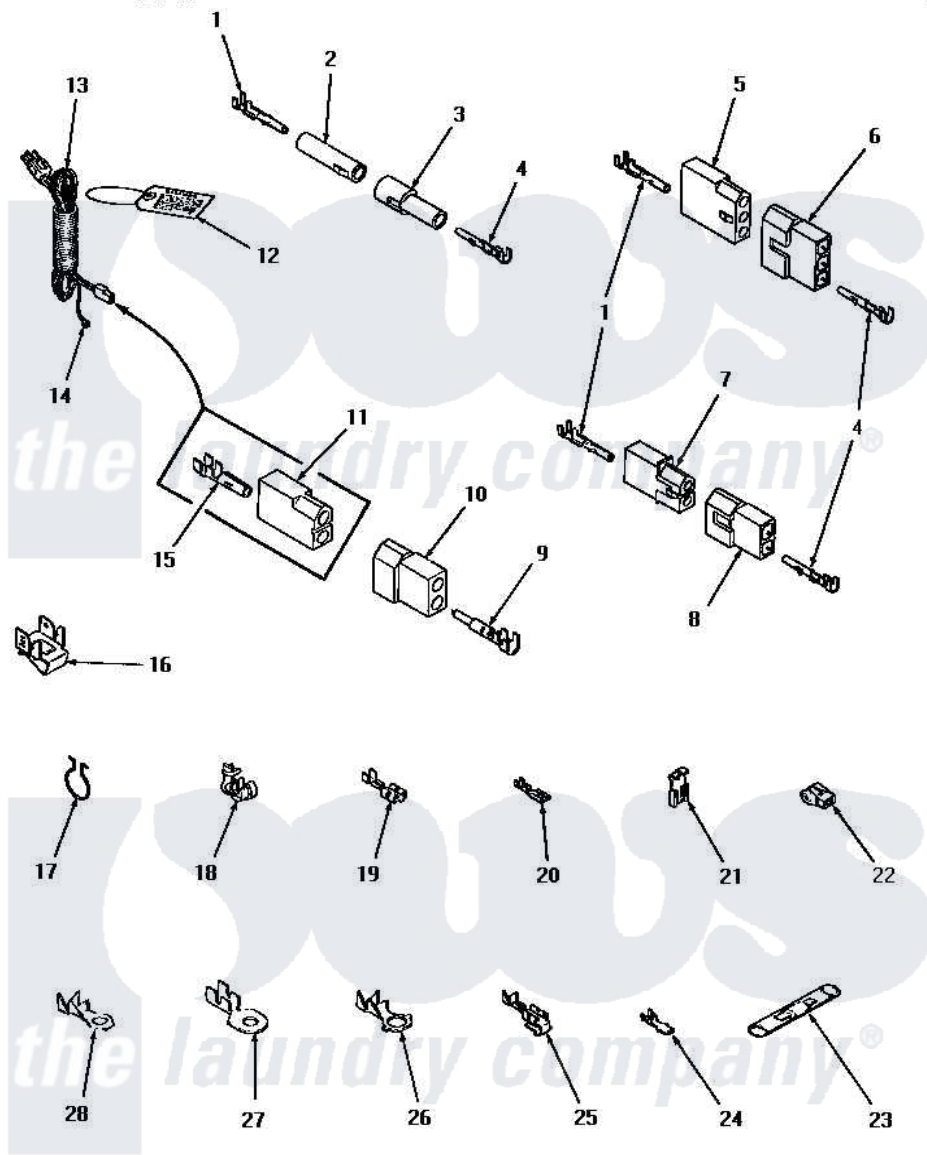

# Amana HG2490 14 - POWER CORD & TERMINALS

## POWER CORD AND TERMINALS

Amana [Residential Amana HG2490 Washer Parts](#) Parts Diagram 14 - POWER CORD & TERMINALS  
 Click on the part number to view part

Item	Original Part Number	Replaced By	Status	Part Description
1	Y00117	<a href="#">5011-XX</a>		093 Female Socket
2	<a href="#">26301</a>			Receptacle, Molex
3	26302		Not Available	PLUG, 1 CIRCUIT
4	<a href="#">Y00116</a>			Terminal, Pin-Male
5	23039	<a href="#">697780</a>		Receptacle,
6	<a href="#">23040</a>			Plug-3 Circuit
7	<a href="#">56451</a>			Receptacle, 2 Circuit
8	<a href="#">56448</a>			Terminal Block Plug
9	<a href="#">Y00127</a>			Terminal, Pin-1/8 Male
10	<a href="#">56266</a>			Plug
11	<a href="#">56265</a>			Receptacle, 2 Circuit
12	25235	<a href="#">48301</a>		Hose
13	Y56222	<a href="#">27001142</a>		Cord, Power
14	Y00000000		Not Available	SEE NOTE GROUND WIRE, GREEN
15	<a href="#">00130</a>			Terminal, Pin-1/8 Femal
16	Y00161	<a href="#">B5733302</a>		Clip, Ground

17	<a href="#">51291</a>		Clip, Wire
18	21903	<a href="#">211881</a>	Grommet, Cord Part Not Used-Gas Models Only
19	Y00119	Not Available	SPADE TERMINAL(18 GAUGE) (1/4 INCH-(1) 18 GAUGE WIRE)
20	<a href="#">00112</a>		Terminal, Spade-3/16 Fe
21	<a href="#">Y00120</a>		Terminal, Flag-1/4 Fema
22	70210	Not Available	INSULATOR,BLUE
23	21091	Not Available	CONNECTOR TWO 1/4 INCH MALE
24	Y00139	<a href="#">Y00138</a>	Male Tab Terminal 18 Gauge Wire)
25	<a href="#">Y00114</a>		Spade Terminal
26	Y00113	Not Available	TERMINAL,RING-1/4 STUD
27	<a href="#">Y00111</a>		Ring Terminal No.10 No.10 18 Gauge Wires Or
28	<a href="#">00110</a>		No.10 18 Gauge Wire