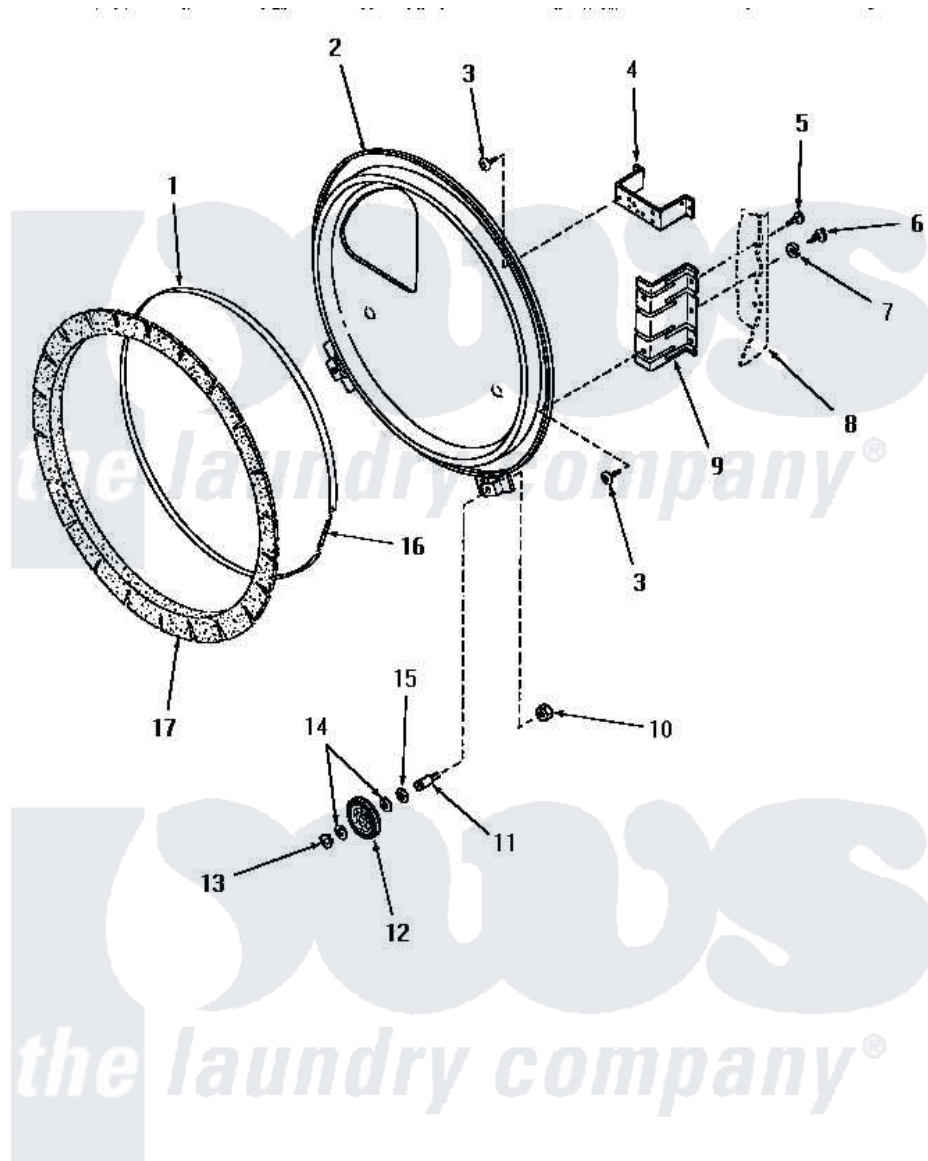

Amana HG2490 15 - REAR BLKHD, FELT SEAL & CYLINDER ROLLER

REAR BULKHEAD, FELT SEAL AND CYLINDER ROLLER

Amana [Residential Amana HG2490 Washer Parts](#) Parts Diagram 15 - REAR BLKHD, FELT SEAL & CYLINDER ROLLER

[Click on the part number to view part](#)

Item	Original Part Number	Replaced By	Status	Part Description
1	Y56090		Not Available	SEAL STRAP
2	56540		Not Available	ASSY,REAR BULKHEAD
3	56078	M400664		SCrew Tap Trs Cr Rec 1016AB
4	56048	60823P		Bracket, Terminal Block
5	25723	27001200		Screw
6	52909			Screw, 10B-16 X 1/2 HeX
7	51474		Not Available	WASHER,13/64IDX1/2ODX.
8	Y00000000		Not Available	SEE NOTE CABINET
9	56055		Not Available	BRACKET,BULKHEAD-REAR
10	56156	358160		Nut
11	56461			Shaft
12	56457	62649P		Roller- CY
13	23748			Ring, Retaining
14	52549			Washer, 501 ID X3/4 Odx
15	23886		Not Available	WASHER,.578IDX1.25ODX1