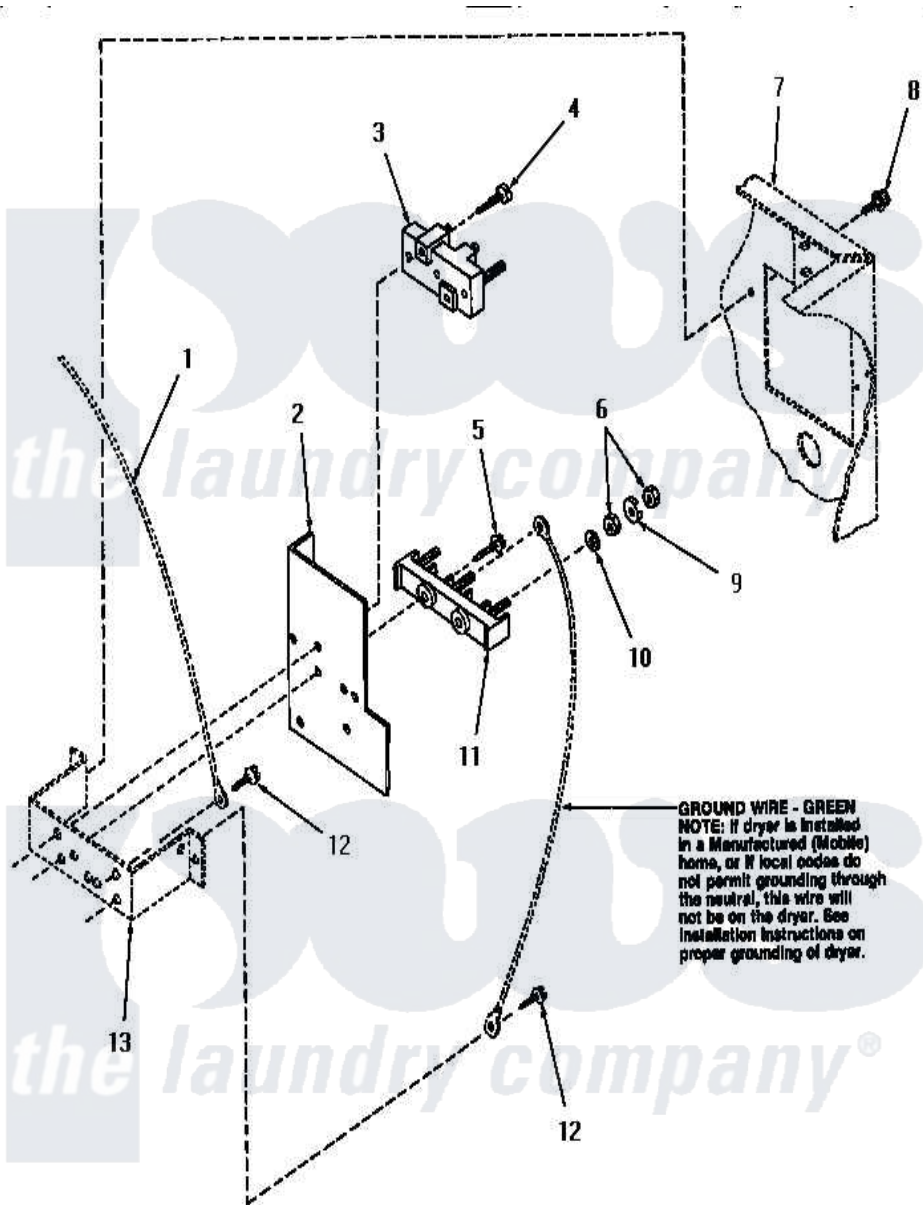

# Amana HG2490 16 - TERMINAL BLOCK

Amana [Residential Amana HG2490 Washer Parts](#) Parts Diagram 16 - TERMINAL BLOCK  
 Click on the part number to view part

Item	Original Part Number	Replaced By	Status	Part Description
1	Y00000000		Not Available	SEE NOTE GROUND WIRE, GREEN
2	<a href="#">56087</a>			Shield, Terminal Block
3	50854	<a href="#">33001244</a>		Block, Terminal
4	Q6535		Not Available	SCREW, 10B-16 X 3/4 ROU
5	56131		Not Available	SCREW, 10BT X 1 TAPPING
6	Q6163		Not Available	NUT
7	Y00000000		Not Available	SEE NOTE CABINET
8	25723	<a href="#">27001200</a>		Screw
9	51474		Not Available	WASHER, 13/64IDX1/2ODX.
10	56552		Not Available	LOCKWASHER
11	58555		Not Available	TERMINAL BLOCK
12	51784		Not Available	SCREW, 10B-16 X 1/2 HEX
13	Y00000000		Not Available	SEE NOTE TERMINAL BLOCK BRACKET