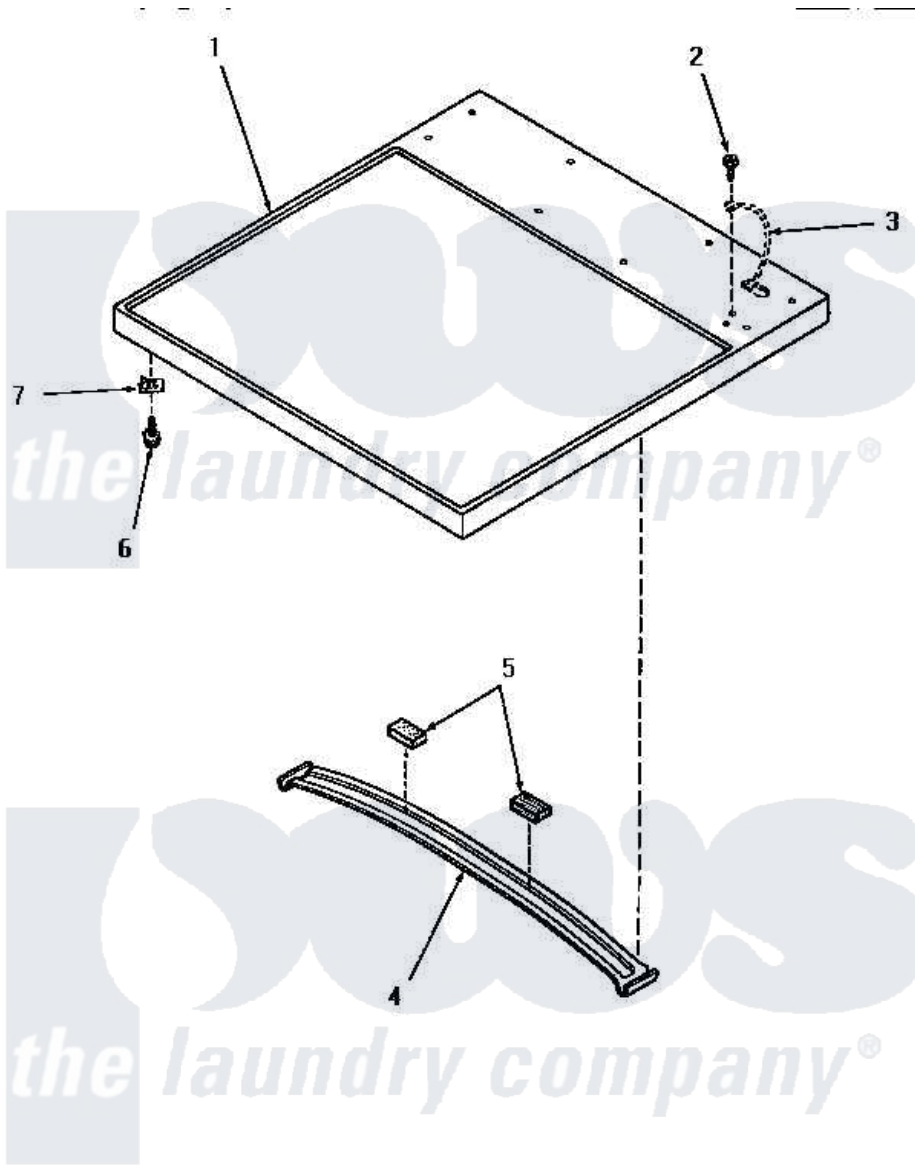

Amana HG3009 02 - CABINET TOP

CABINET TOP

Amana [Residential Amana HG3009 Washer Parts](#) Parts Diagram 02 - CABINET TOP

[Click on the part number to view part](#)

Item	Original Part Number	Replaced By	Status	Part Description
1	0057066		Not Available	SUB 56767,OVERLOAD
"	57066W		Not Available	ASSY, TOP PANEL- DOMESTIXREPLACE
"	57066L		Not Available	ASSY, TOP PANEL-DOMESTI
"	57066K		Not Available	CABINET TOP, COFFEE
"	57066A		Not Available	CABONET TOP, AVOCADO
2	51784		Not Available	SCREW, 10B-16 X 1/2 HEX
3	Y00000000		Not Available	SEE NOTE GROUND WIRE, GREEN
4	56213		Not Available	TOP BRACE
5	56968		Not Available	PAD, FELT-ADHESIVE BACK
6	23008			Screw, 10-24 X 3/4 Sems
7	20249	36020		Nut-10-24