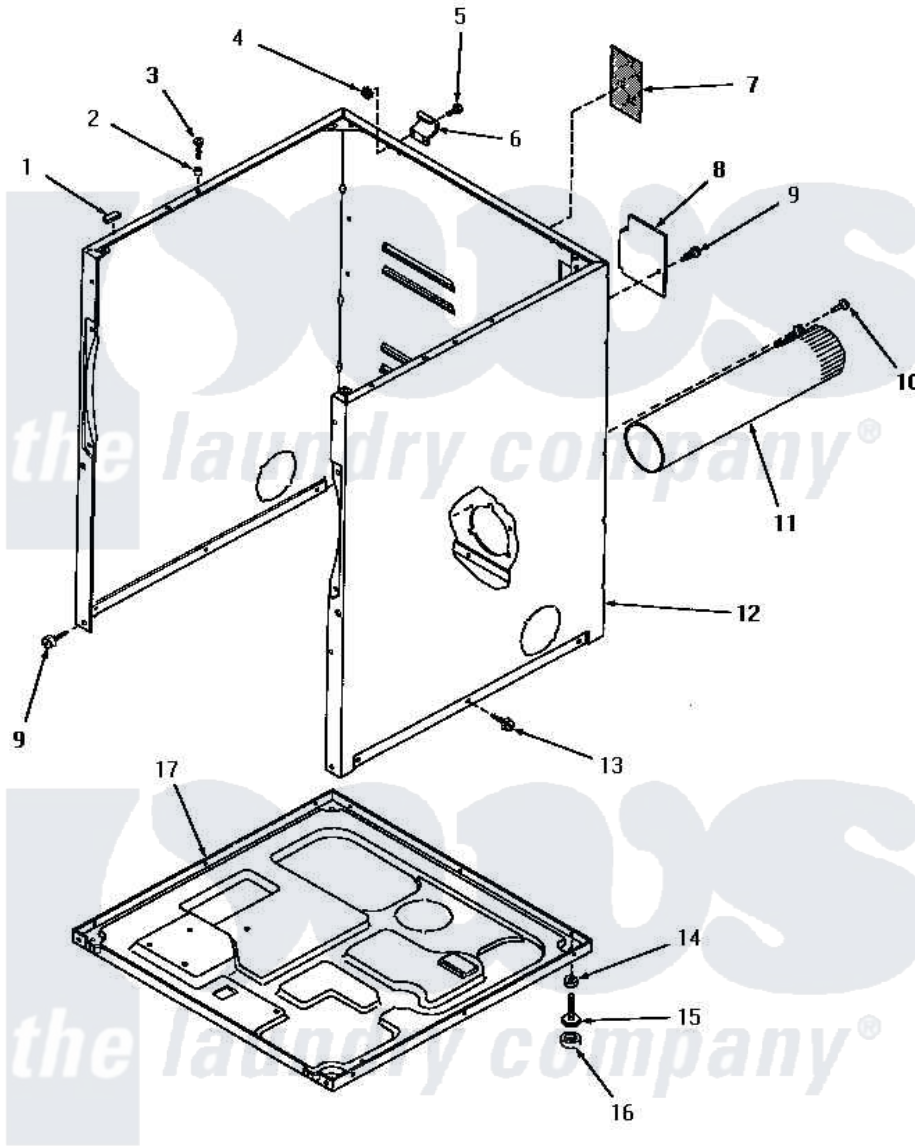

Amana HG3009 03 - CABINET, EXHAUST DUCT & BASE

CABINET, EXHAUST DUCT AND BASE

Amana [Residential Amana HG3009 Washer Parts](#) Parts Diagram 03 - CABINET, EXHAUST DUCT & BASE
 Click on the part number to view part

Item	Original Part Number	Replaced By	Status	Part Description
1	Y56128			Pad, Bumper
2	56079	505187		Locator, Panel
3	56086	Y014874		Screw, Idler Arm And Sleeve
4	23951	M0282009		Nut
5	Y90576		Not Available	HEX HEAD SCREW
6	56043		Not Available	HINGE, TOP
7	56427		Not Available	STICKER
8	56044	60821		Access Cover
9	25723	27001200		Screw
10	25724		Not Available	HEX HEAD SCREW
11	56118		Not Available	ASSY, EXHAUST DUCT
12	57070A		Not Available	CABINET, AVOCADO
"	57070H		Not Available	ASSY, DRYER CABINET
"	57070K		Not Available	CABINET, COFFEE
"	57070L		Not Available	CABINET, ALMOND
"	57070W		Not Available	CABINET, WHITE

13	51784	Not Available	SCREW, 10B-16 X 1/2 HEX
14	20274	62739	Nut, Lock
15	Y52696	Y305086	Adjustable Leg And Nut
16	70282	Y314137	Foot, Rubber
17	56074		Base