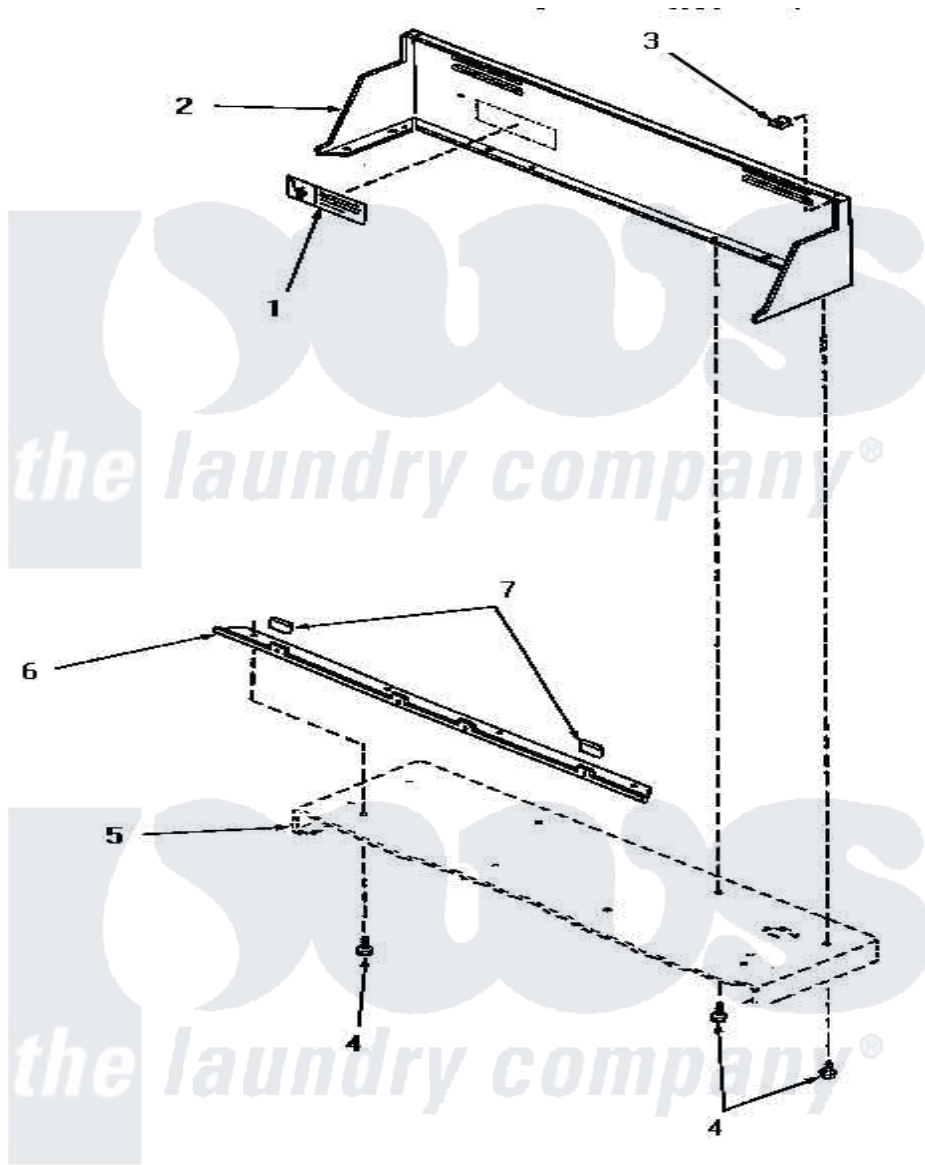

Amana HG3009 04 - CONTROL HOOD

CONTROL HOOD

[Amana Residential Amana HG3009 Washer Parts](#) Parts Diagram 04 - CONTROL HOOD

[Click on the part number to view part](#)

Item	Original Part Number	Replaced By	Status	Part Description
1	24903		Not Available	STICKER,DISCONNECT POW
2	56014W		Not Available	CONTROL HOOD, WHITE
"	56014L		Not Available	CONTROL HOOD, ALMOND
"	56014K		Not Available	CONTROL HOOD, COFFEE
"	56014H		Not Available	CONTROL HOOD, HARVEST GOLD
"	56014A		Not Available	CONTROL HOOD, AVOCADO
3	24522			Nut, Speed-8ab-18 C1995
4	55985	W10116760		Screw
5	Y00000000		Not Available	SEE NOTE CABINET TOP
6	56070		Not Available	ANGLE,MOUNTING-CONTROL
7	24859		Not Available	SLEEVE,SUPPORT ANGLE