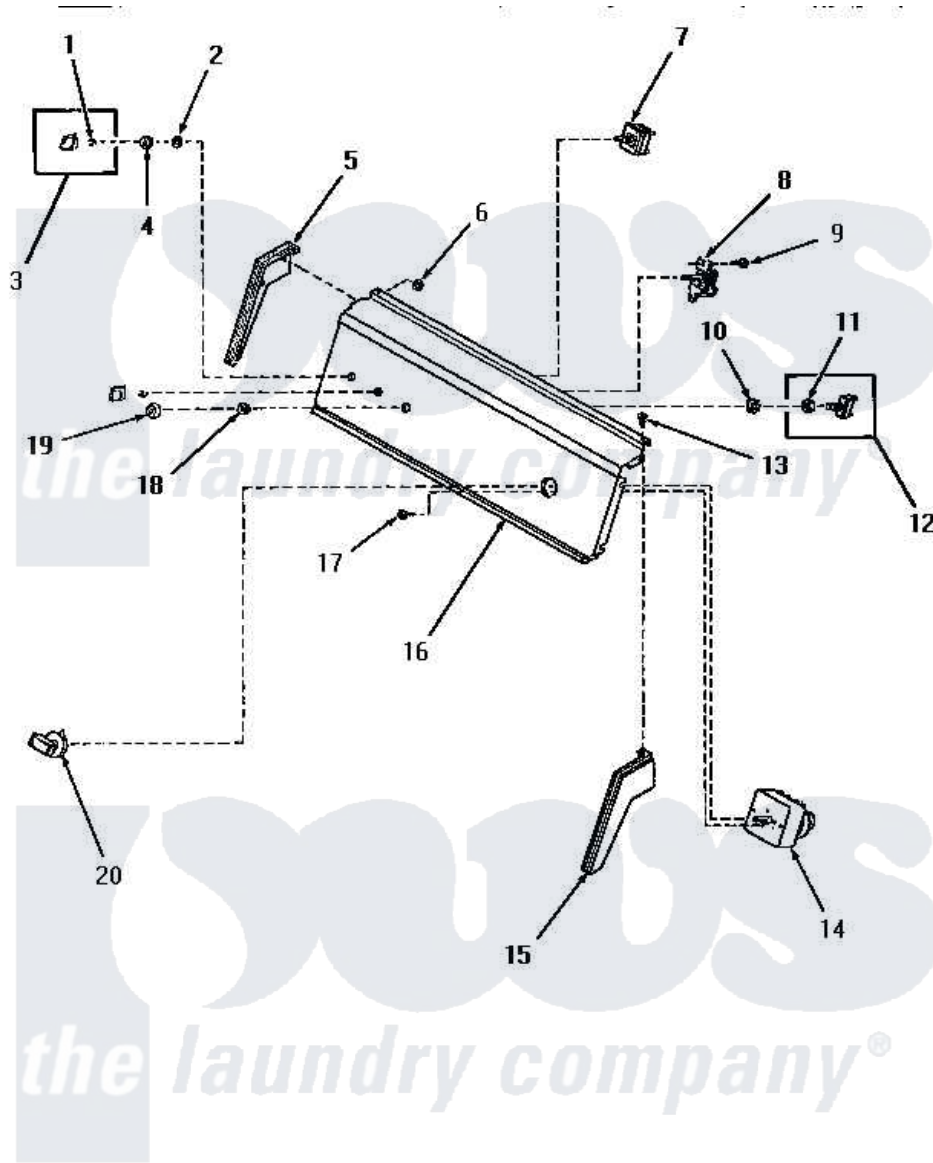

Amana HG3009 05 - CONTROL PANEL & CONTROLS

CONTROL PANEL AND CONTROLS

Amana [Residential Amana HG3009 Washer Parts](#) Parts Diagram 05 - CONTROL PANEL & CONTROLS
 Click on the part number to view part

Item	Original Part Number	Replaced By	Status	Part Description
"	NOTE:		Not Available	THE 56225 GAS VALVE HAS BEEN REPLACED BY THE 58804 GAS VALVE--SEE PAGES 14 AND 15.
1	10519		Not Available	RETAINER
2	91176			Lockwasher, 3/8 Intshkp
3	28124		Not Available	ASSY,KNOB-SWITCH
4	24205			Nut, Knurled 3/8-24
5	25124		Not Available	CONTROL HOOD END, LEFT
6	25126	5303284616		Clip
8	53516		Not Available	BUZZER
9	55985	W10116760		Screw
10	25820		Not Available	LOCKWASHER,1/2 INT SHK
11	52947			Nut, Hex 15/32-32
12	57349	55882P		Assembly- Switch
13	25232		Not Available	SCREW,8AB-18X7/8 OVAL
14	52594		Not Available	TIMER

15	25123	Not Available	CONTROL HOOD END, RIGHT
16	58345	Not Available	ASSY,CONTROL PANEL
17	70212		Screw, 8-32 X 5/32 RD H
18	Y24206	Not Available	NUT,KNURLED
19	57327	Not Available	COLLAR,SWITCH
20	57326	Not Available	ASSY,KNOB-TIMER- WOODGR