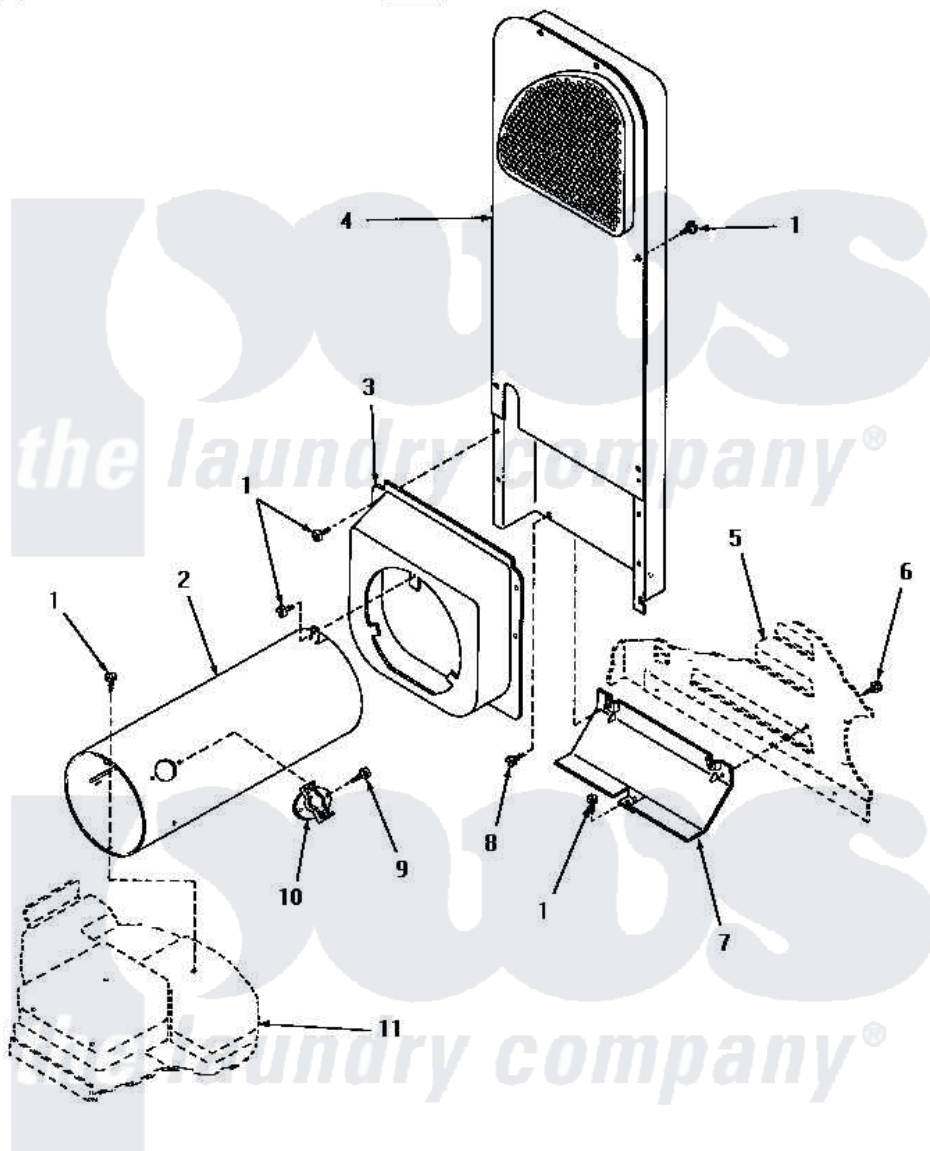

Amana HG3009 10 - HEATER BOX

HEATER BOX (Gas Models)

Amana [Residential Amana HG3009 Washer Parts](#) Parts Diagram 10 - HEATER BOX

[Click on the part number to view part](#)

| Item | Original Part Number | Replaced By | Status | Part Description |
|------|----------------------|--------------------------|---------------|-----------------------|
| 1 | 56264 | 27001200 | | Screw |
| 2 | 56240 | 08013801 | | Bracket |
| 3 | 56237 | 510101 | | Shroud Heat Duct |
| 4 | 56029 | 503605 | | Assembly, Heater Duct |
| 5 | Y00000000 | | Not Available | SEE NOTE CABINET |
| 6 | 25723 | 27001200 | | Screw |
| 7 | 58048 | | Not Available | HEAT SHIELD |
| 8 | 51780 | 3390631 | | Screw, 10-16 X 3/8 |
| 9 | 23222 | 3177991 | | Screw |
| 10 | 58366 | 489P3 | | Limit Thermostat |
| 11 | Y00000000 | | Not Available | SEE NOTE BASE |