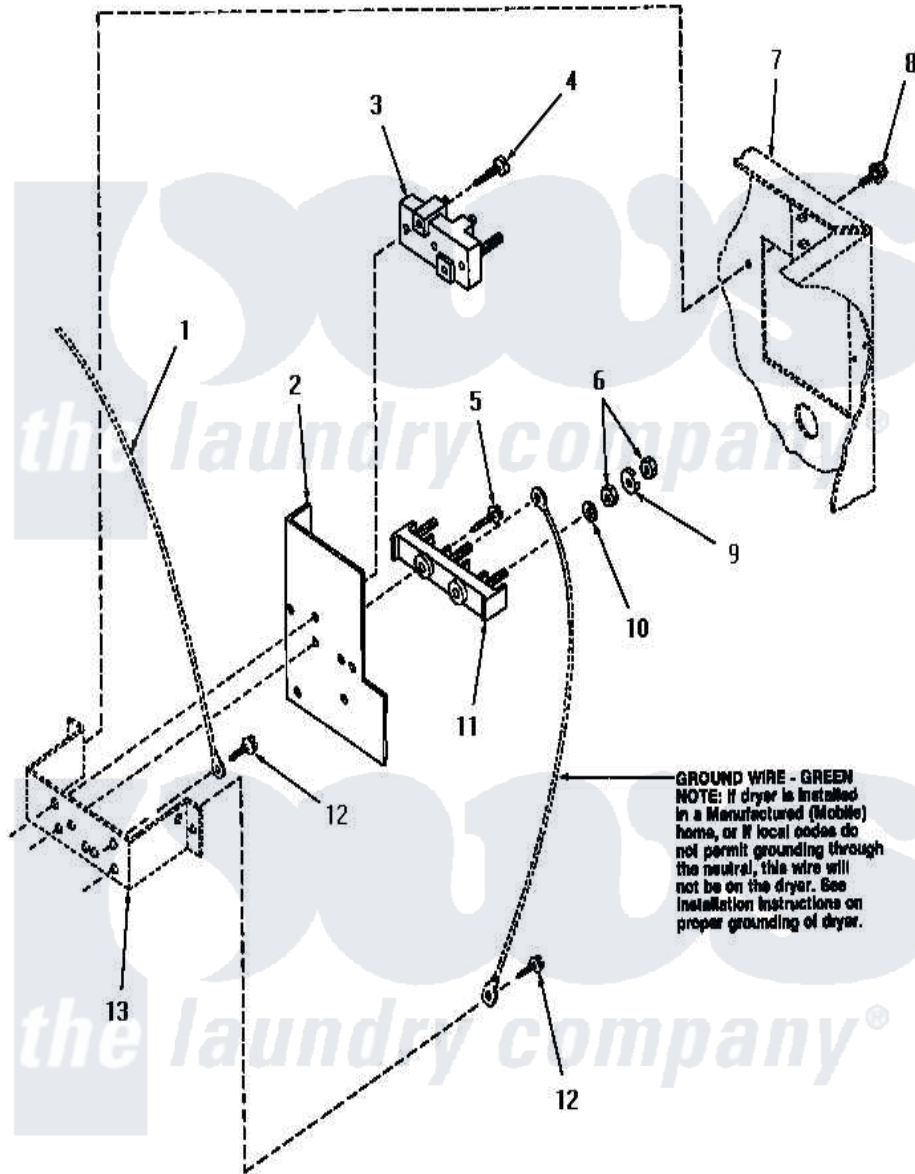

Amana HG3009 16 - TERMINAL BLOCK

Amana [Residential Amana HG3009 Washer Parts](#) Parts Diagram 16 - TERMINAL BLOCK
 Click on the part number to view part

Item	Original Part Number	Replaced By	Status	Part Description
1	Y00000000		Not Available	SEE NOTE GROUND WIRE, GREEN
2	56087			Shield, Terminal Block
3	50854	33001244		Block, Terminal
4	Q6535		Not Available	SCREW, 10B-16 X 3/4 ROU
5	56131		Not Available	SCREW, 10BT X 1 TAPPING
6	Q6163		Not Available	NUT
7	Y00000000		Not Available	SEE NOTE CABINET
8	25723	27001200		Screw
9	51474		Not Available	WASHER, 13/64IDX1/2ODX.
10	56552		Not Available	LOCKWASHER
11	58555		Not Available	TERMINAL BLOCK
12	51784		Not Available	SCREW, 10B-16 X 1/2 HEX
13	Y00000000		Not Available	SEE NOTE TERMINAL BLOCK BRACKET