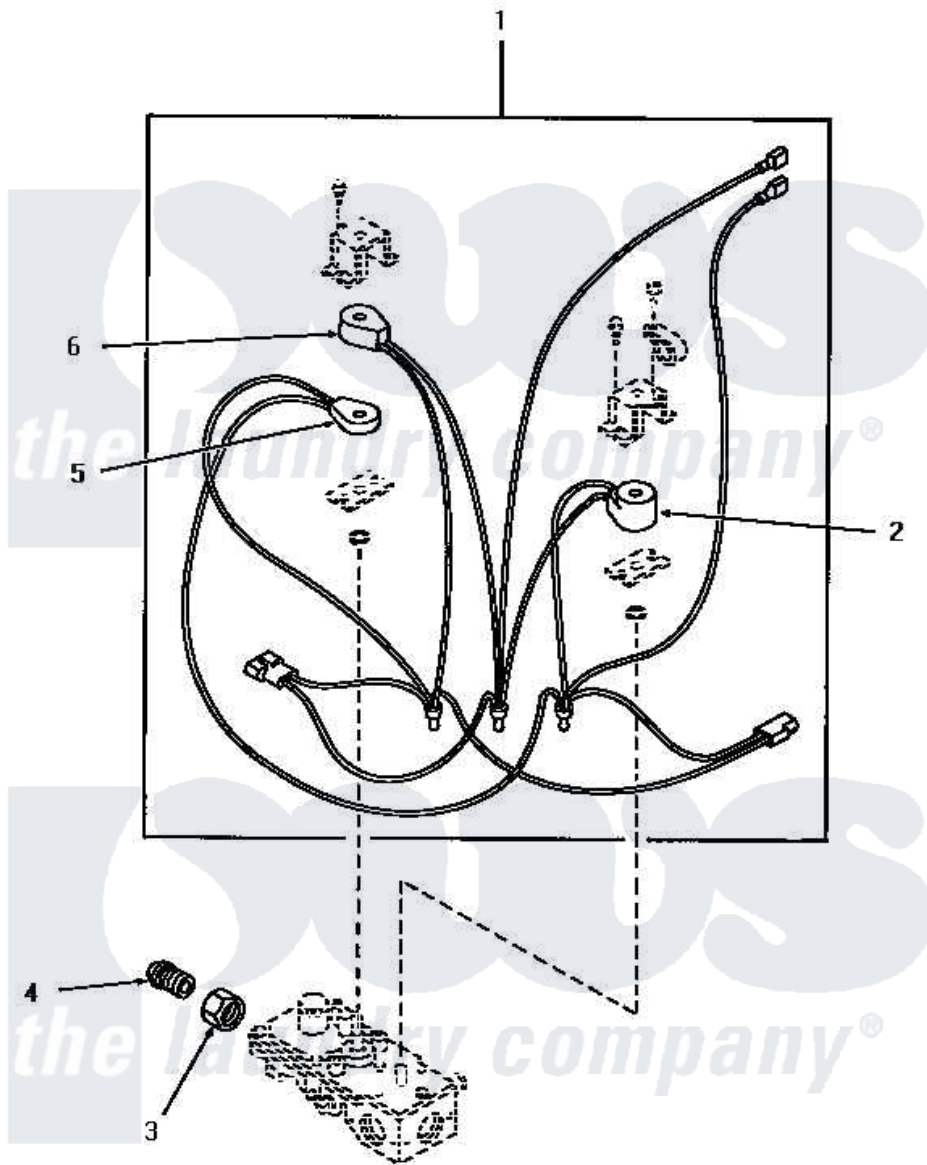

Amana HG4009 01 - 56225 GAS VALVE ASSY

Amana [Residential Amana HG4009 Washer Parts](#) Parts Diagram 01 - 56225 GAS VALVE ASSY
 Click on the part number to view part

Item	Original Part Number	Replaced By	Status	Part Description
1	56225A			Kit, Coil
2	56225D	56225A		Kit, Coil
3	56281		Not Available	NUT, UNION
4	56282		Not Available	NIPPLE
5	56225C	56225A		Kit, Coil
6	56225B	56225A		Kit, Coil
NI	56225		Not Available	GAS VALVE ASSEMBLY