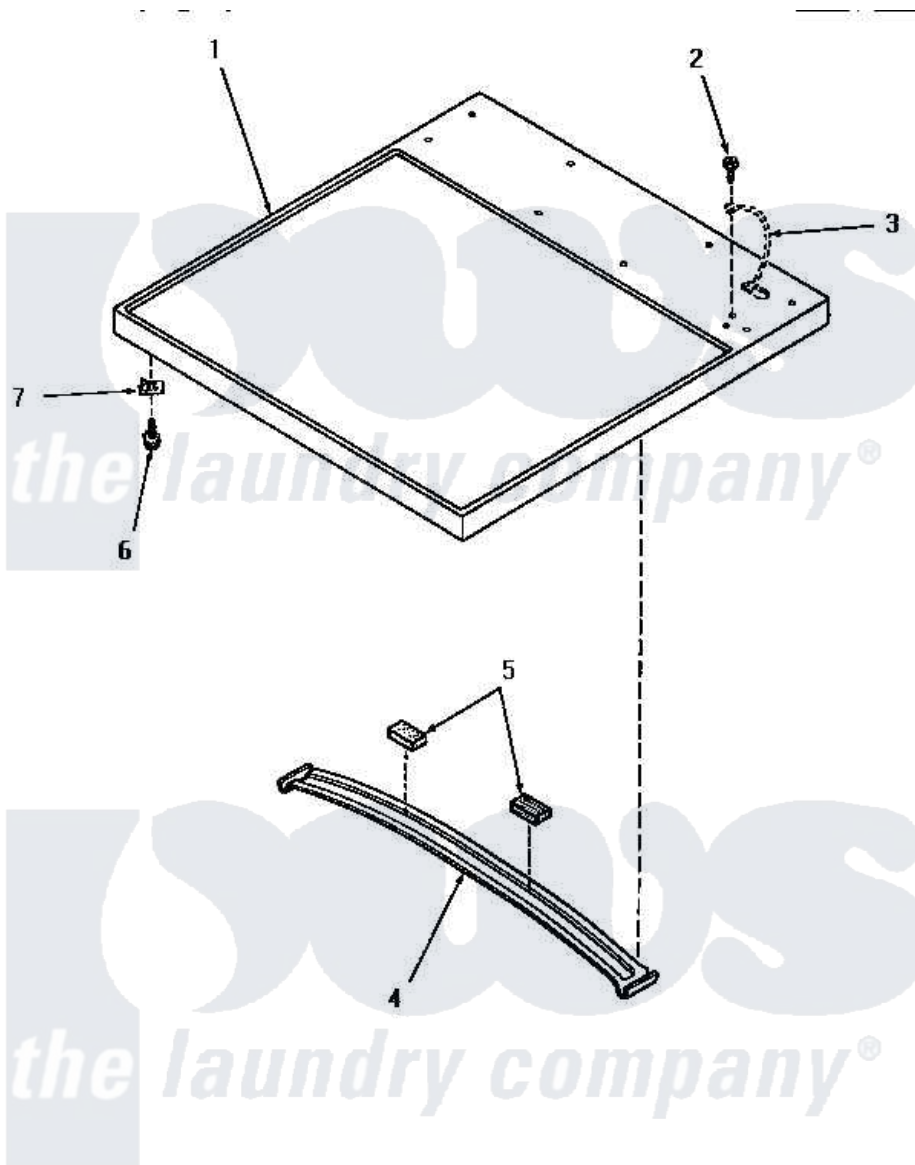

# Amana HG4009 02 - CABINET TOP

## CABINET TOP

Amana [Residential Amana HG4009 Washer Parts](#) Parts Diagram 02 - CABINET TOP

[Click on the part number to view part](#)

Item	Original Part Number	Replaced By	Status	Part Description
1	0057066		Not Available	SUB 56767,OVERLOAD
"	57066W		Not Available	ASSY, TOP PANEL- DOMESTIXREPLACE
"	57066L		Not Available	ASSY, TOP PANEL-DOMESTI
"	57066K		Not Available	CABINET TOP, COFFEE
"	57066A		Not Available	CABONET TOP, AVOCADO
2	51784		Not Available	SCREW, 10B-16 X 1/2 HEX
3	Y00000000		Not Available	SEE NOTE GROUND WIRE, GREEN
4	56213		Not Available	TOP BRACE
5	56968		Not Available	PAD, FELT-ADHESIVE BACK
6	<a href="#">23008</a>			Screw, 10-24 X 3/4 Sems
7	20249	<a href="#">36020</a>		Nut-10-24