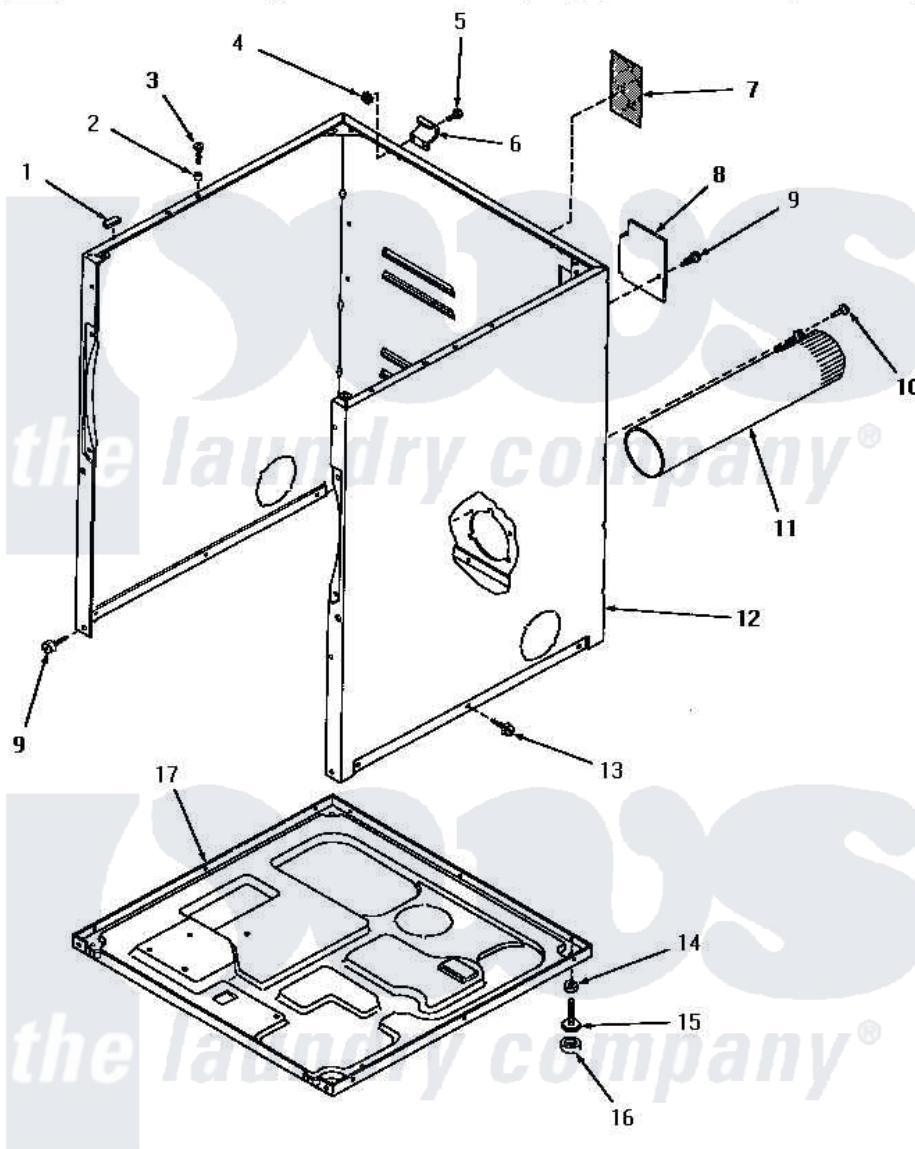

Amana HG4009 03 - CABINET, EXHAUST DUCT & BASE

CABINET, EXHAUST DUCT AND BASE

Amana [Residential Amana HG4009 Washer Parts](#) Parts Diagram 03 - CABINET, EXHAUST DUCT & BASE
 Click on the part number to view part

Item	Original Part Number	Replaced By	Status	Part Description
1	Y56128			Pad, Bumper
2	56079	505187		Locator, Panel
3	56086	Y014874		Screw, Idler Arm And Sleeve
4	23951	M0282009		Nut
5	Y90576		Not Available	HEX HEAD SCREW
6	56043		Not Available	HINGE, TOP
7	56427		Not Available	STICKER
8	56044	60821		Access Cover
9	25723	27001200		Screw
10	25724		Not Available	HEX HEAD SCREW
11	56118		Not Available	ASSY, EXHAUST DUCT
12	57070A		Not Available	CABINET, AVOCADO
"	57070H		Not Available	ASSY, DRYER CABINET
"	57070K		Not Available	CABINET, COFFEE
"	57070L		Not Available	CABINET, ALMOND
"	57070W		Not Available	CABINET, WHITE

13	51784	Not Available	SCREW, 10B-16 X 1/2 HEX
14	20274	62739	Nut, Lock
15	Y52696	Y305086	Adjustable Leg And Nut
16	70282	Y314137	Foot, Rubber
17	56074		Base