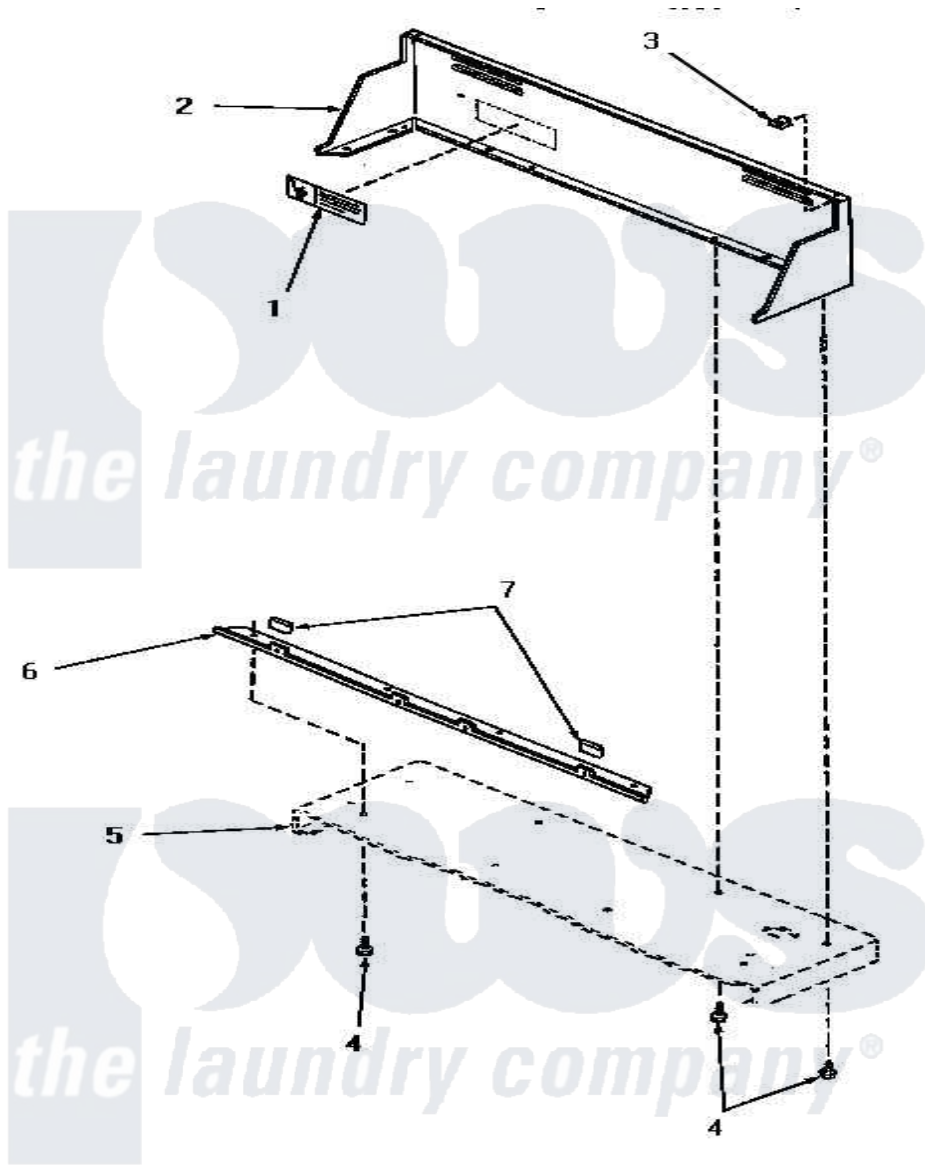

# Amana HG4009 04 - CONTROL HOOD

## CONTROL HOOD

[Amana Residential Amana HG4009 Washer Parts](#) Parts Diagram 04 - CONTROL HOOD

[Click on the part number to view part](#)

Item	Original Part Number	Replaced By	Status	Part Description
1	24903		Not Available	STICKER,DISCONNECT POW
2	56014W		Not Available	CONTROL HOOD, WHITE
"	56014L		Not Available	CONTROL HOOD, ALMOND
"	56014K		Not Available	CONTROL HOOD, COFFEE
"	56014H		Not Available	CONTROL HOOD, HARVEST GOLD
"	56014A		Not Available	CONTROL HOOD, AVOCADO
3	<a href="#">24522</a>			Nut, Speed-8ab-18 C1995
4	55985	<a href="#">W10116760</a>		Screw
5	Y00000000		Not Available	SEE NOTE CABINET TOP
6	56070		Not Available	ANGLE,MOUNTING-CONTROL
7	24859		Not Available	SLEEVE,SUPPORT ANGLE