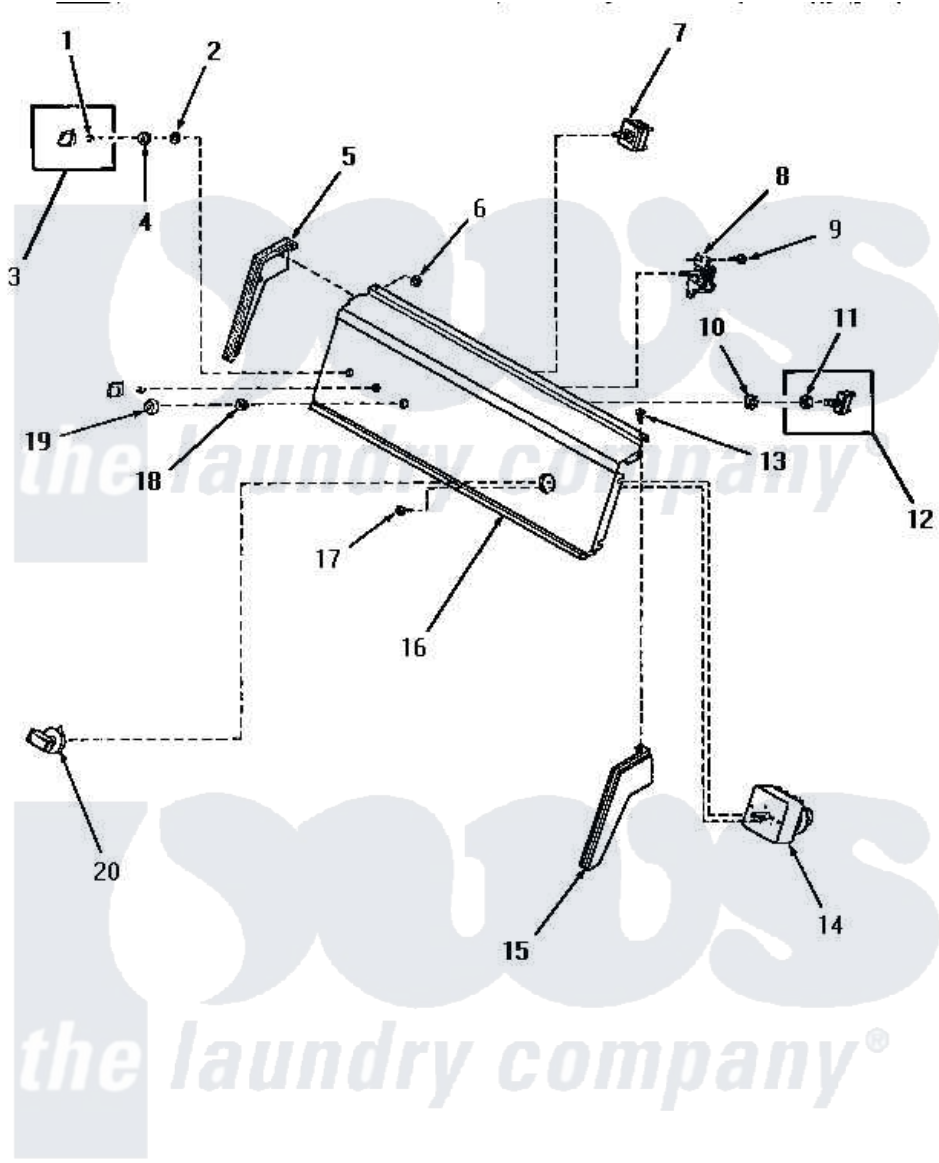

Amana HG4009 05 - CONTROL PANEL & CONTROLS

CONTROL PANEL AND CONTROLS

Amana [Residential Amana HG4009 Washer Parts](#) Parts Diagram 05 - CONTROL PANEL & CONTROLS

[Click on the part number to view part](#)

Item	Original Part Number	Replaced By	Status	Part Description
"	NOTE:		Not Available	THE 56225 GAS VALVE HAS BEEN REPLACED BY THE 58804 GAS VALVE--SEE PAGES 14 AND 15.
1	10519		Not Available	RETAINER
2	91176			Lockwasher, 3/8 Intshkp
3	28124		Not Available	ASSY,KNOB-SWITCH
4	24205			Nut, Knurled 3/8-24
5	25124		Not Available	CONTROL HOOD END, LEFT
6	25126	5303284616		Clip
7	58813	58813P		Switch W/Instructions
"	52624	58813P		Switch W/Instructions
8	53516		Not Available	BUZZER
9	55985	W10116760		Screw
10	25820		Not Available	LOCKWASHER,1/2 INT SHK
11	52947			Nut, Hex 15/32-32
12	57349	55882P		Assembly- Switch

13	25232	Not Available	SCREW,8AB-18X7/8 OVAL
14	53466	Not Available	TIMER
15	25123	Not Available	CONTROL HOOD END, RIGHT
16	Y58346	Not Available	ASSY,CONTROL PANEL
17	70212		Screw, 8-32 X 5/32 RD H
18	Y24206	Not Available	NUT,KNURLED
19	57327	Not Available	COLLAR,SWITCH
20	56508	Not Available	ASSY,KNOB-TIMER