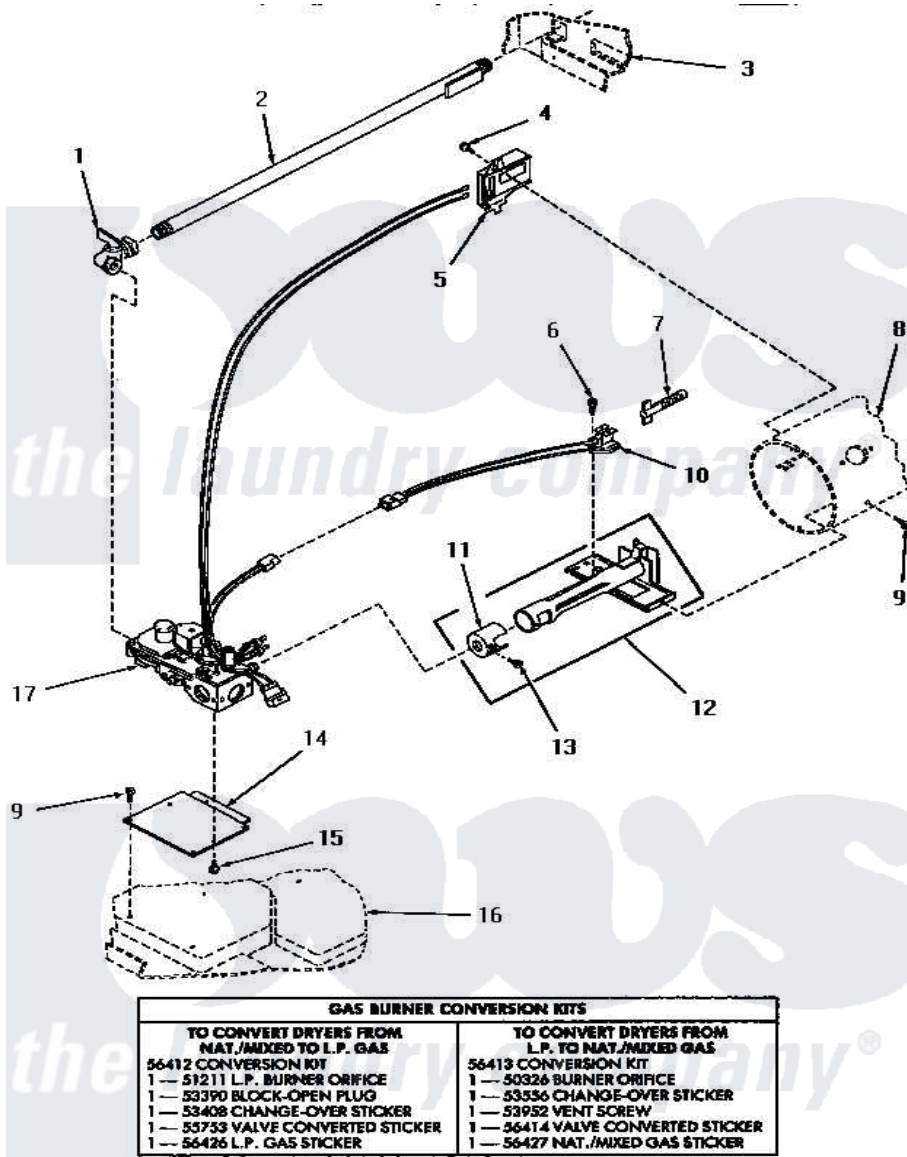

Amana HG4009 09 - GAS VALVE, IGNITER & GAS CONVERSION KITS

**GAS VALVE, IGNITER AND GAS CONVERSION KITS
(Gas Models)**

Amana [Residential Amana HG4009 Washer Parts](#) Parts Diagram 09 - GAS VALVE, IGNITER & GAS CONVERSION KITS

[Click on the part number to view part](#)

Item	Original Part Number	Replaced By	Status	Part Description
1	Y56229	510205		Valve-Elbo
2	Y56228		Not Available	ASSY,LEAD-IN PIPE
3	Y00000000		Not Available	SEE NOTE CABINET
4	23222	3177991		Screw
5	Y56231	338906		Radiant, Sensor
6	52973		Not Available	SCREW
7	55438	4392003		Ignitor
8	Y00000000		Not Available	SEE NOTE BURNER HOUSING
9	56264	27001200		Screw
10	56233		Not Available	IGNITER BRACKET
11	53007	53-007		Receptacle
12	Y56234	37001304		Burner Ign
13	53006	53-006		Receptacle
14	56242		Not Available	BRACKET,MOUNTING-VALVE

15	56124	3370225	Screw
16	Y00000000	Not Available	SEE NOTE BASE
17	56225	Not Available	GAS VALVE ASSEMBLY
NI	53556	Not Available	STICKER,CONVERSION
"	50326		Orifice, NG
"	55753	Not Available	VALVE CONVERTED STICKER
"	53390		Plug, Block-Open
"	51211		Orifice, LP No.55 Drill
"	56414	Not Available	VALVE CONVERTED STICKER
"	56413	Not Available	ASSY,CONVERSION KIT-LP
"	Y56426	Not Available	L.P. GAS STICKERS
"	53408	Not Available	LABEL,CHANGE-OVER
"	53952		Screw, Vent
"	56412		Assembly, Conversion Kit-NG
"	56427	Not Available	STICKER