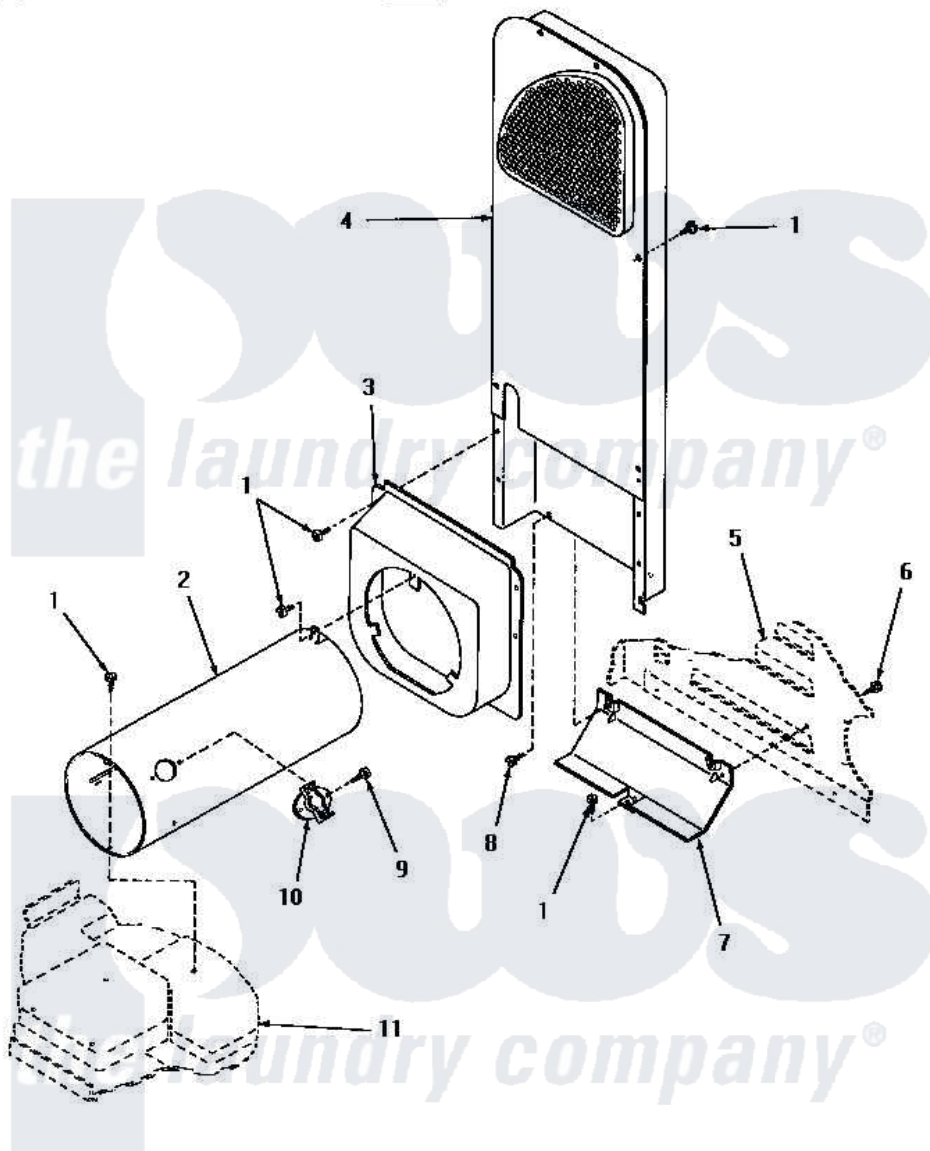

Amana HG4009 10 - HEATER BOX

HEATER BOX (Gas Models)

Amana [Residential Amana HG4009 Washer Parts](#) Parts Diagram 10 - HEATER BOX
Click on the part number to view part

Item	Original Part Number	Replaced By	Status	Part Description
1	56264	27001200		Screw
2	56240	08013801		Bracket
3	56237	510101		Shroud Heat Duct
4	56029	503605		Assembly, Heater Duct
5	Y00000000		Not Available	SEE NOTE CABINET
6	25723	27001200		Screw
7	58048		Not Available	HEAT SHIELD
8	51780	3390631		Screw, 10-16 X 3/8
9	23222	3177991		Screw
10	58366	489P3		Limit Thermostat
11	Y00000000		Not Available	SEE NOTE BASE