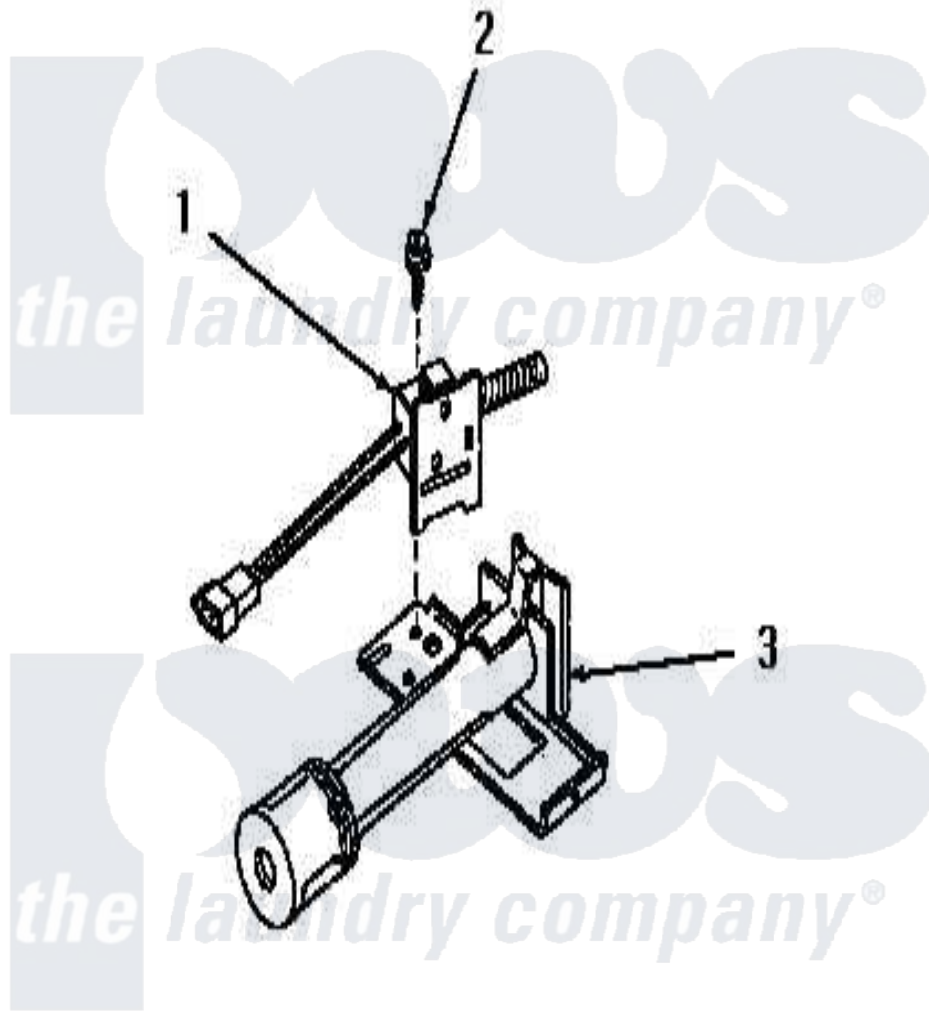

Amana HG4009 11 - IGNITER (CHANGE)

Amana [Residential Amana HG4009 Washer Parts](#) Parts Diagram 11 - IGNITER (CHANGE)
Click on the part number to view part

Item	Original Part Number	Replaced By	Status	Part Description
1	58823	37001308		Ignitor
2	56693			Screw, No.6-20 x. 44/.41 In
3	Y0000000		Not Available	SEE NOTE BURNER TUBE ASSEMBLY