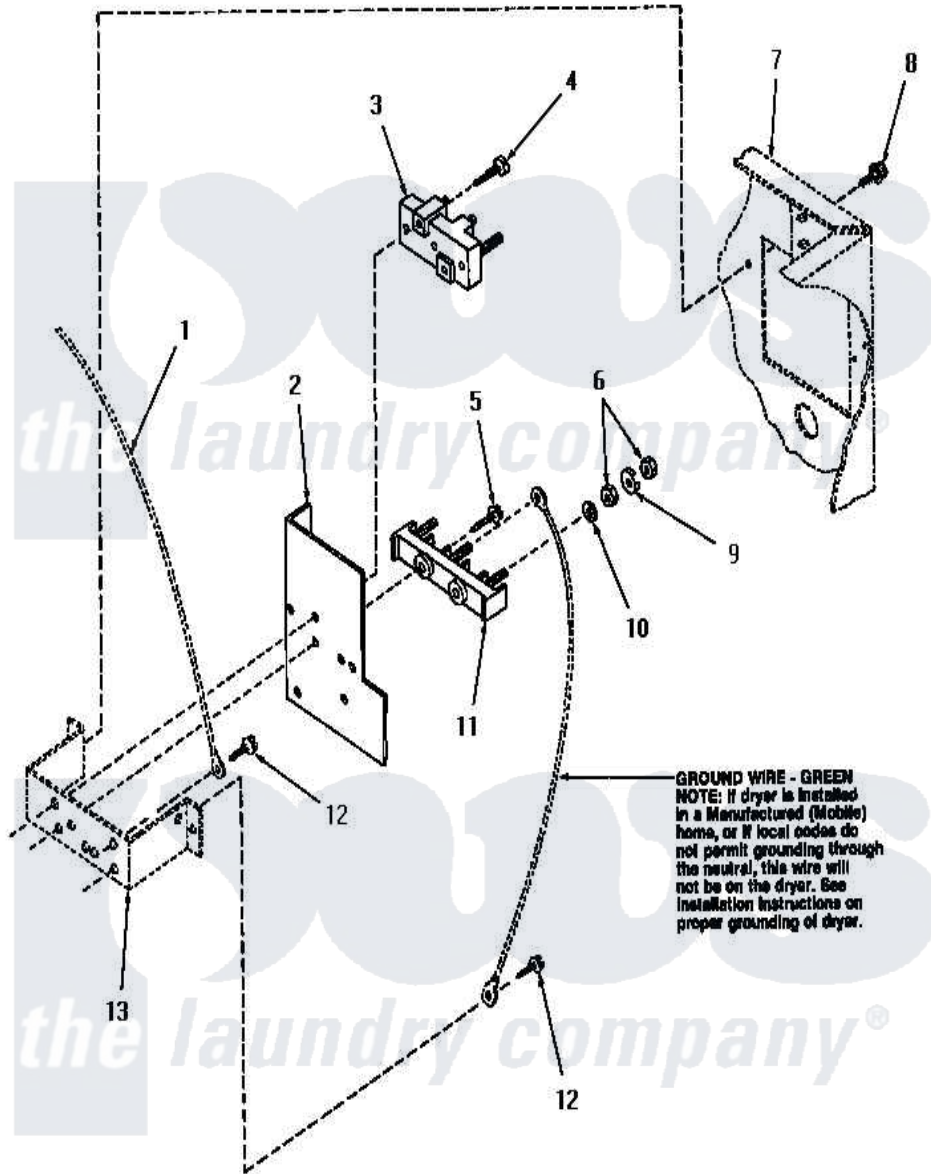

Amana HG4009 16 - TERMINAL BLOCK

Amana [Residential Amana HG4009 Washer Parts](#) Parts Diagram 16 - TERMINAL BLOCK
 Click on the part number to view part

Item	Original Part Number	Replaced By	Status	Part Description
1	Y00000000		Not Available	SEE NOTE GROUND WIRE, GREEN
2	56087			Shield, Terminal Block
3	50854	33001244		Block, Terminal
4	Q6535		Not Available	SCREW, 10B-16 X 3/4 ROU
5	56131		Not Available	SCREW, 10BT X 1 TAPPING
6	Q6163		Not Available	NUT
7	Y00000000		Not Available	SEE NOTE CABINET
8	25723	27001200		Screw
9	51474		Not Available	WASHER, 13/64IDX1/2ODX.
10	56552		Not Available	LOCKWASHER
11	58555		Not Available	TERMINAL BLOCK
12	51784		Not Available	SCREW, 10B-16 X 1/2 HEX
13	Y00000000		Not Available	SEE NOTE TERMINAL BLOCK BRACKET