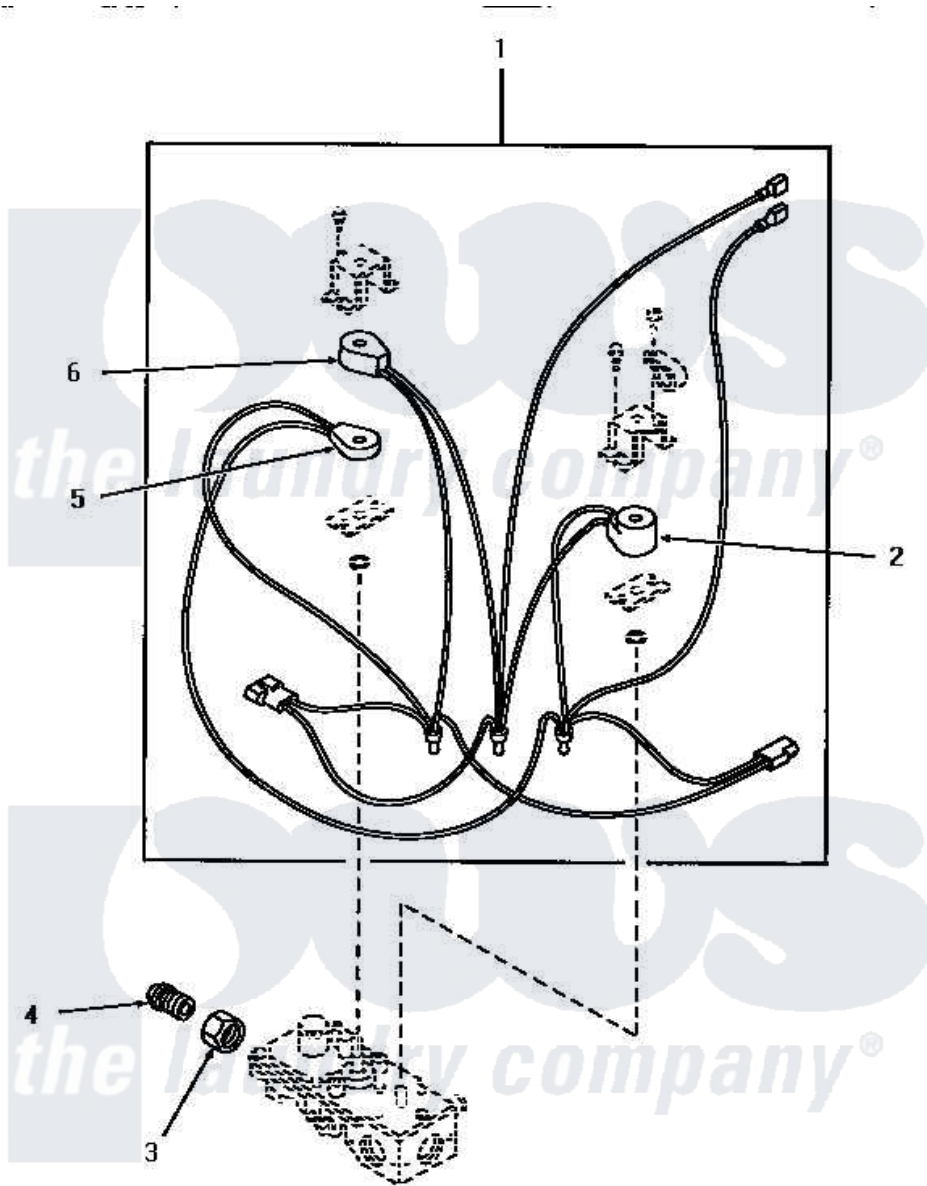

Amana HG4080 01 - 56225 GAS VALVE ASSY

Amana [Residential Amana HG4080 Dryer Parts](#) Parts Diagram 01 - 56225 GAS VALVE ASSY
 Click on the part number to view part

Item	Original Part Number	Replaced By	Status	Part Description
1	56225A			Kit, Coil
2	56225D	56225A		Kit, Coil
3	56281		Not Available	NUT, UNION
4	56282		Not Available	NIPPLE
5	56225C	56225A		Kit, Coil
6	56225B	56225A		Kit, Coil
NI	56225		Not Available	GAS VALVE ASSEMBLY