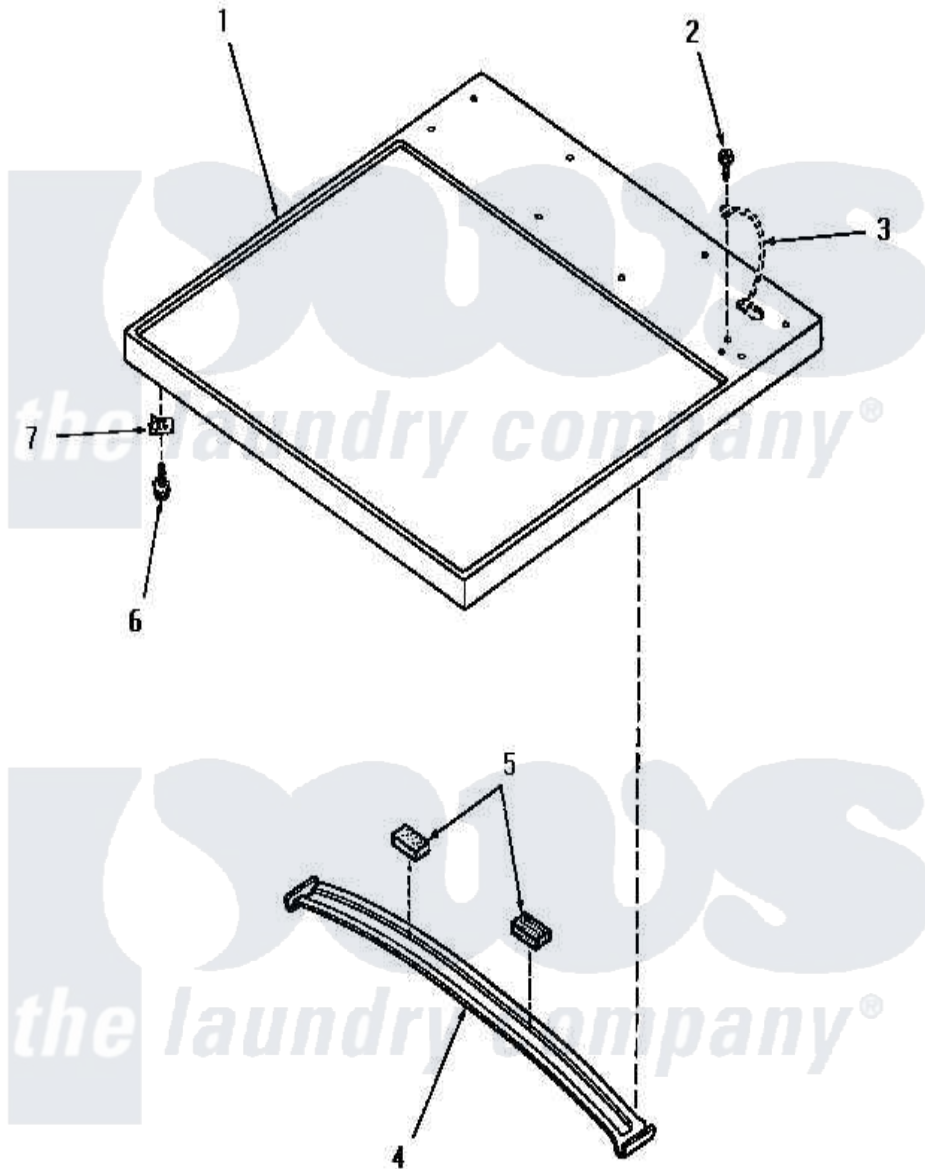

Amana HG4080 02 - CABINET TOP

Amana [Residential Amana HG4080 Dryer Parts](#) Parts Diagram 02 - CABINET TOP
 Click on the part number to view part

Item	Original Part Number	Replaced By	Status	Part Description
1	56097W		Not Available	CABINET TOP, WHITE
"	56097L		Not Available	CABINET TOP, ALMOND
"	56097K		Not Available	CABINET TOP, COFFEE
"	56097A		Not Available	CABINET TOP, AVOCADO
"	56097H		Not Available	CABINET TOP, HARVEST GOLD
2	51784		Not Available	SCREW, 10B-16 X 1/2 HEX
3	Y00000000		Not Available	SEE NOTE GROUND WIRE, GREEN
4	56213		Not Available	TOP BRACE
5	56968		Not Available	PAD, FELT-ADHESIVE BACK
6	23008			Screw, 10-24 X 3/4 Sems
7	20249	36020		Nut-10-24