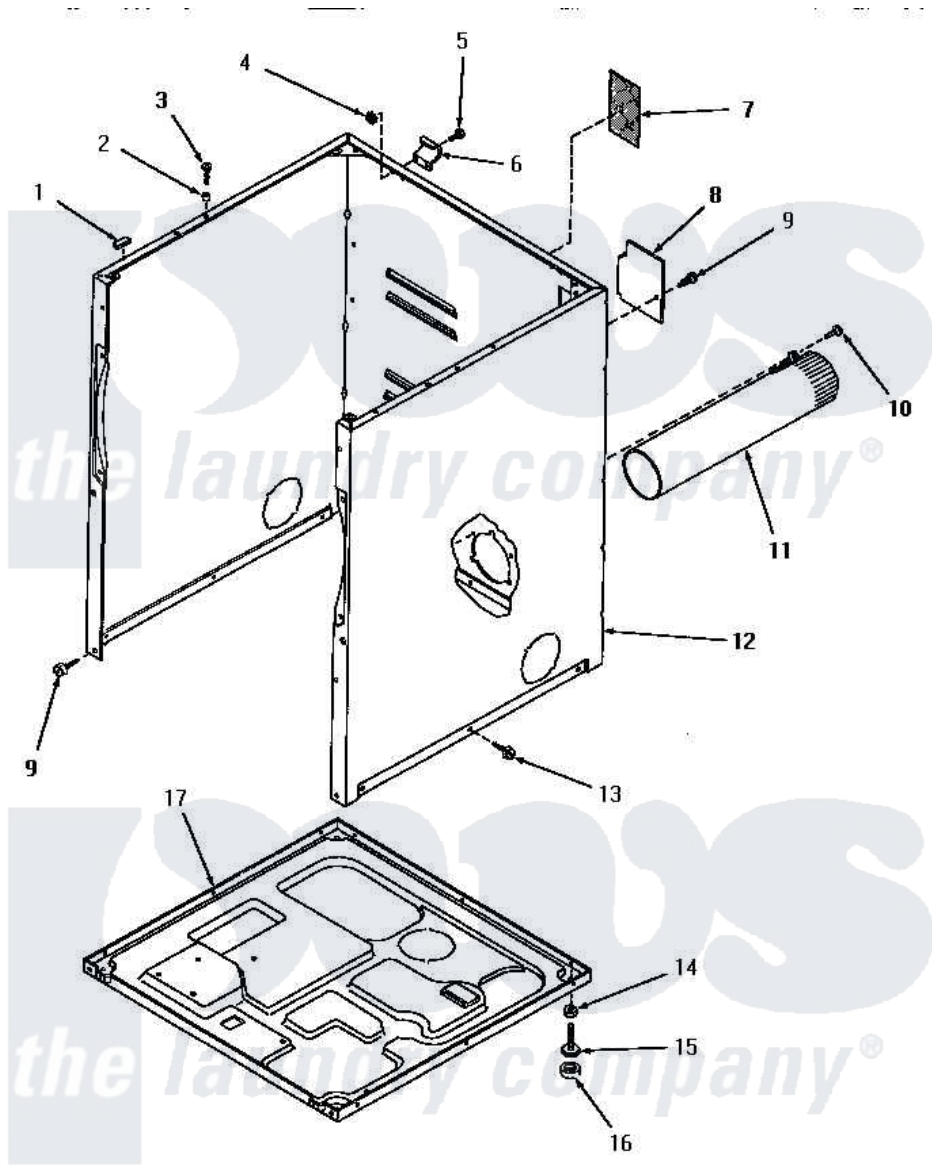

# Amana HG4080 03 - CABINET, EXHAUST DUCT & BASE

## CABINET, EXHAUST DUCT AND BASE

Amana [Residential Amana HG4080 Dryer Parts](#) Parts Diagram 03 - CABINET, EXHAUST DUCT & BASE  
 Click on the part number to view part

Item	Original Part Number	Replaced By	Status	Part Description
1	<a href="#">Y56128</a>			Pad, Bumper
2	56079	<a href="#">505187</a>		Locator, Panel
3	56086	<a href="#">Y014874</a>		Screw, Idler Arm And Sleeve
4	23951	<a href="#">M0282009</a>		Nut
5	25723	<a href="#">27001200</a>		Screw
"	Y90576		Not Available	HEX HEAD SCREW
6	56043		Not Available	HINGE, TOP
7	56427		Not Available	STICKER
8	56044	<a href="#">60821</a>		Access Cover
9	25723	<a href="#">27001200</a>		Screw
10	25724		Not Available	HEX HEAD SCREW
11	56118		Not Available	ASSY, EXHAUST DUCT
12	57070A		Not Available	CABINET, AVOCADO
"	57070H		Not Available	ASSY, DRYER CABINET
"	57070K		Not Available	CABINET, COFFEE
"	57070L		Not Available	CABINET, ALMOND

"	57070W		Not Available	CABINET, WHITE
13	51784		Not Available	SCREW, 10B-16 X 1/2 HEX
14	20274	<a href="#">62739</a>		Nut, Lock
15	Y52696	<a href="#">Y305086</a>		Adjustable Leg And Nut
16	70282	<a href="#">Y314137</a>		Foot, Rubber
17	<a href="#">56074</a>			Base