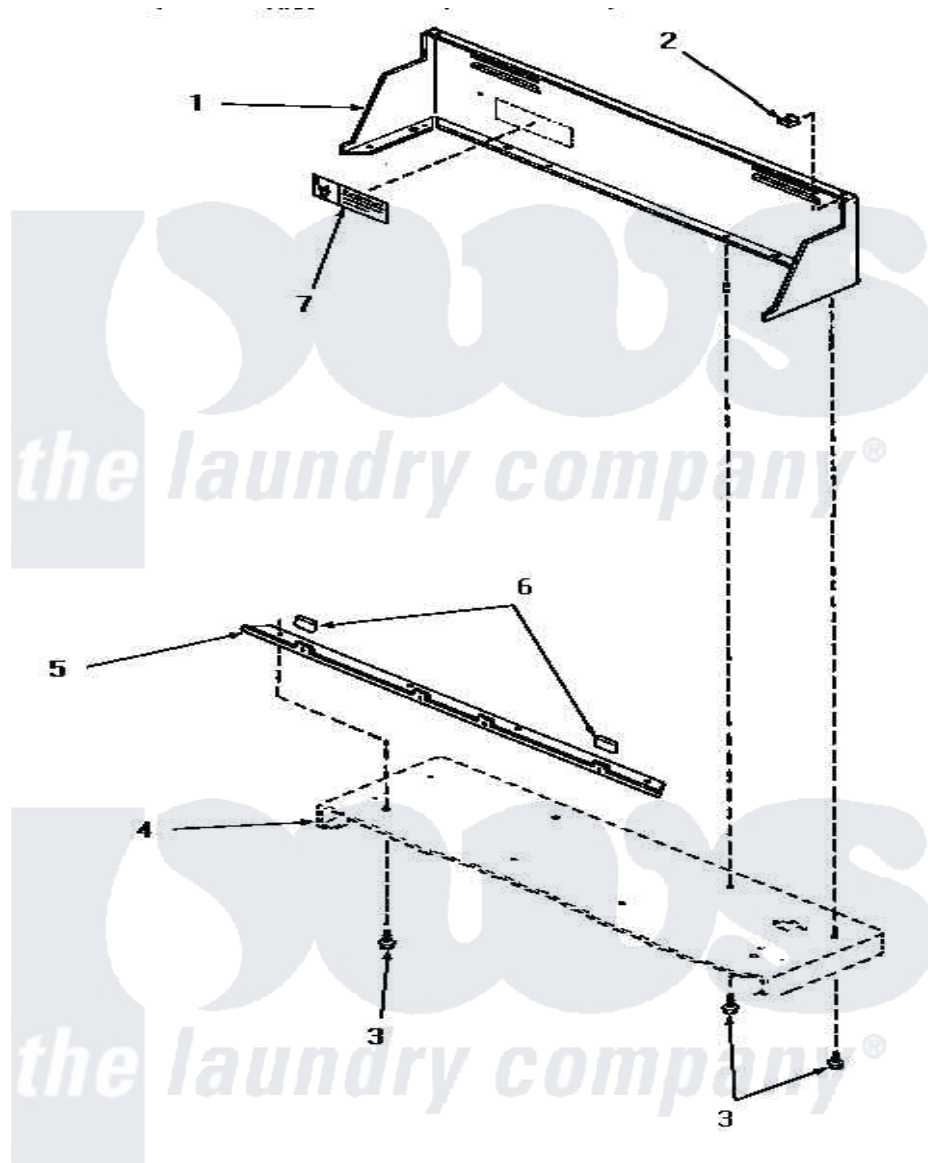

# Amana HG4080 04 - CONTROL HOOD

## CONTROL HOOD

Amana [Residential Amana HG4080 Dryer Parts](#) Parts Diagram 04 - CONTROL HOOD  
 Click on the part number to view part

Item	Original Part Number	Replaced By	Status	Part Description
1	56014W		Not Available	CONTROL HOOD, WHITE
"	56014L		Not Available	CONTROL HOOD, ALMOND
"	56014K		Not Available	CONTROL HOOD, COFFEE
"	56014H		Not Available	CONTROL HOOD, HARVEST GOLD
"	56014A		Not Available	CONTROL HOOD, AVOCADO
2	<a href="#">24522</a>			Nut, Speed-8ab-18 C1995
3	55985	<a href="#">W10116760</a>		Screw
4	Y00000000		Not Available	SEE NOTE CABINET TOP
5	56070		Not Available	ANGLE,MOUNTING-CONTROL
6	24859		Not Available	SLEEVE,SUPPORT ANGLE
7	24903		Not Available	STICKER,DISCONNECT POW