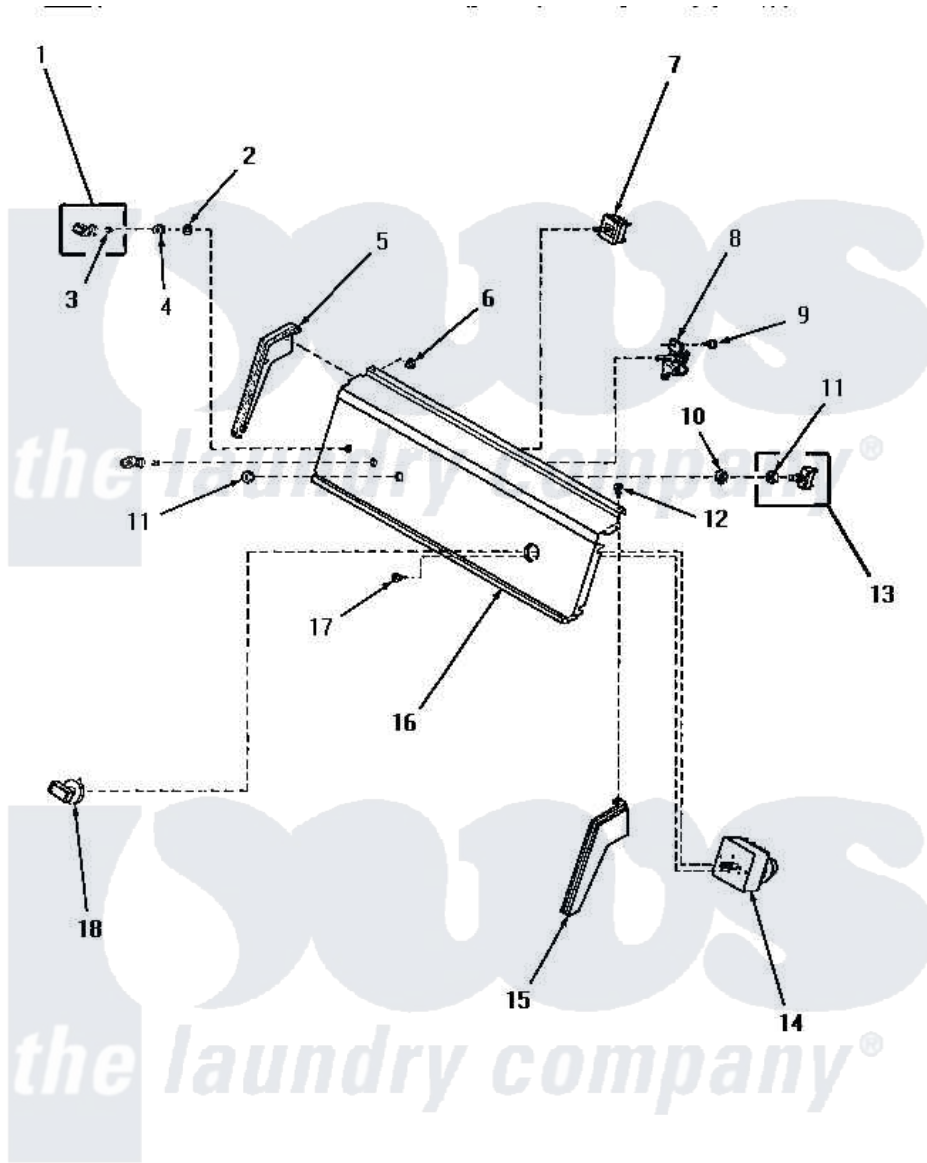

Amana HG4080 05 - CONTROL PANEL & CONTROLS

CONTROL PANEL AND CONTROLS

Amana [Residential Amana HG4080 Dryer Parts](#) Parts Diagram 05 - CONTROL PANEL & CONTROLS
 Click on the part number to view part

Item	Original Part Number	Replaced By	Status	Part Description
"	NOTE:		Not Available	THE 56225 GAS VALVE HAS BEEN REPLACED BY THE 58804 GAS VALVE--SEE PAGES 14, 15.
1	26816			Assembly, Knob-Switch
2	91176			Lockwasher, 3/8 Intshkp
3	10519		Not Available	RETAINER
4	24205			Nut, Knurled 3/8-24
5	25124		Not Available	CONTROL HOOD END, LEFT
6	25126	5303284616		Clip
7	Y58032	58032		Switch
"	52623	58032		Switch
8	53516		Not Available	BUZZER
9	55985	W10116760		Screw
10	25820		Not Available	LOCKWASHER, 1/2 INT SHK
11	52947			Nut, Hex 15/32-32
12	25232		Not Available	SCREW, 8AB-18X7/8 OVAL

13	53768	55882P	Assembly- Switch
14	53466	Not Available	TIMER
15	25123	Not Available	CONTROL HOOD END, RIGHT
16	56430	Not Available	CONTROL PANEL
17	70212		Screw, 8-32 X 5/32 RD H
18	0056353	Not Available	SCREW