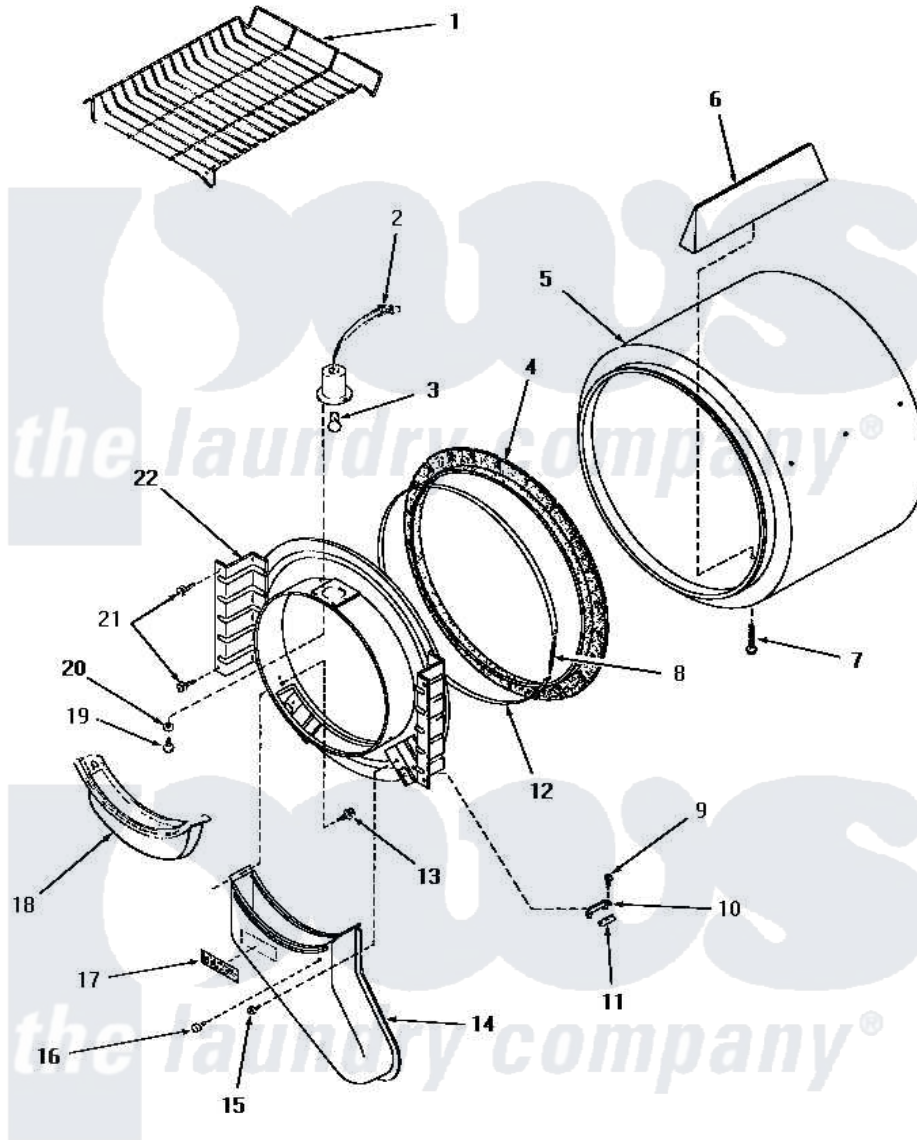

Amana HG4080 07 - FR BLKHD, AIR DUCT, FELT SEAL & CYLINDER

FRONT BULKHEAD, AIR DUCT, FELT SEAL AND CYLINDER

Amana [Residential Amana HG4080 Dryer Parts](#) Parts Diagram 07 - FR BLKHD, AIR DUCT, FELT SEAL & CYLINDER
 Click on the part number to view part

Item	Original Part Number	Replaced By	Status	Part Description
1	58846		Not Available	RACK, DRYING
3	Y54608	31001575		Bulb, Cylinder Light
4	56088			Assembly, Seal
5	56175		Not Available	ASSY, CYLINDER PACK
6	56013		Not Available	BAFFLE, CYLINDER-SHORT-
7	56131		Not Available	SCREW, 10BT X 1 TAPPING
8	52310			Spring
9	23222	3177991		Screw
10	56053	61448		Glide, Cylinder-Rulon F
"	57005	61448		Glide, Cylinder-Rulon F
11	56058	510189		Pad Felt
12	Y56090		Not Available	SEAL STRAP
13	23628	489464		Screw
14	56027		Not Available	AIR DUCT
15	25724		Not Available	HEX HEAD SCREW
16	56938		Not Available	BUMPER

17	24903	Not Available	STICKER,DISCONNECT POW
18	57024	61376P	Filter, Lint-White W/Inst.
19	22145	Not Available	SCREW,6Z-20X 3/8 SS RD
20	51345	Not Available	LOCKWASHER
21	25723	27001200	Screw
22	Y0056154	Not Available	RELAY