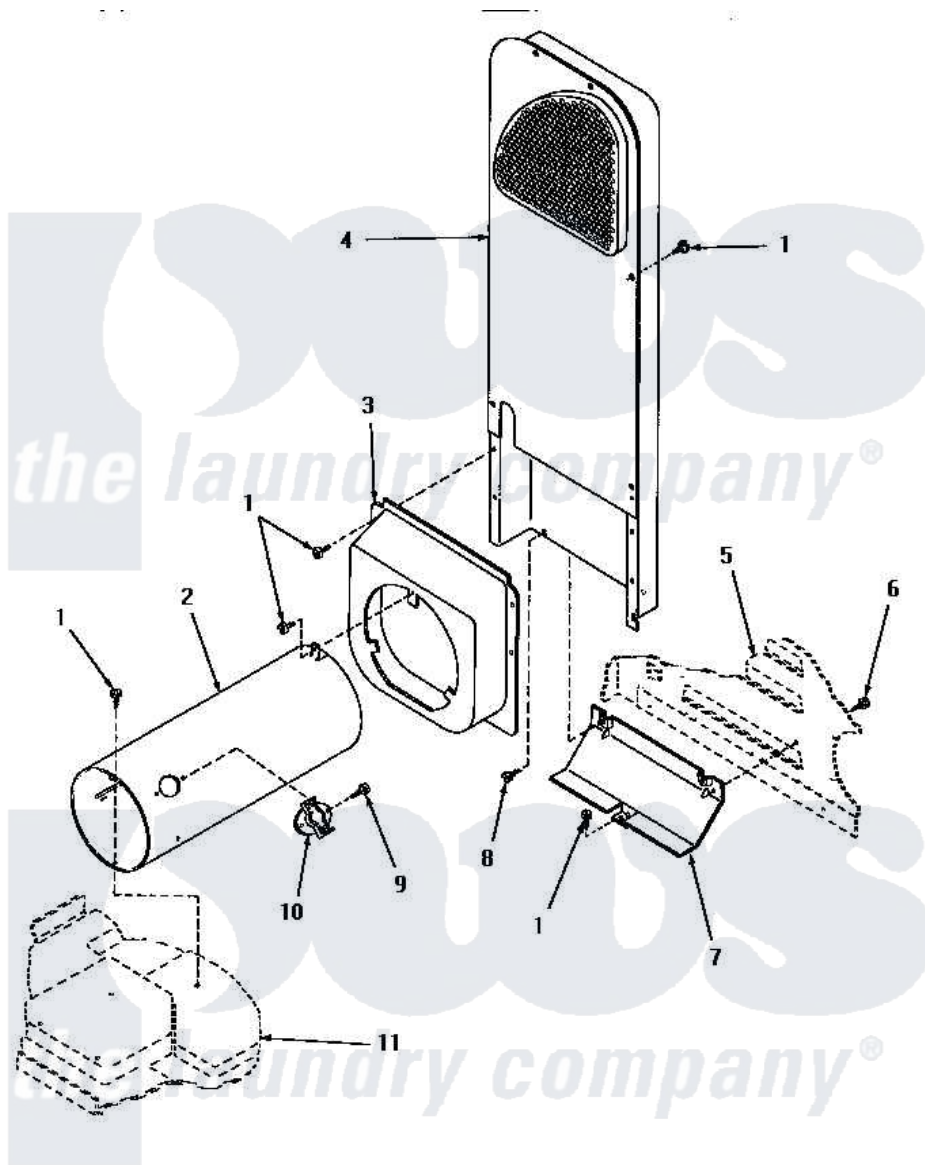

Amana HG4080 10 - HEATER BOX

HEATER BOX (Gas Models)

Amana [Residential Amana HG4080 Dryer Parts](#) Parts Diagram 10 - HEATER BOX
Click on the part number to view part

Item	Original Part Number	Replaced By	Status	Part Description
1	56264	27001200		Screw
2	56240	08013801		Bracket
3	56237	510101		Shroud Heat Duct
4	56029	503605		Assembly, Heater Duct
5	Y00000000		Not Available	SEE NOTE CABINET
6	25723	27001200		Screw
7	58048		Not Available	HEAT SHIELD
8	51780	3390631		Screw, 10-16 X 3/8
9	23222	3177991		Screw
10	58366	489P3		Limit Thermostat
11	Y00000000		Not Available	SEE NOTE BASE