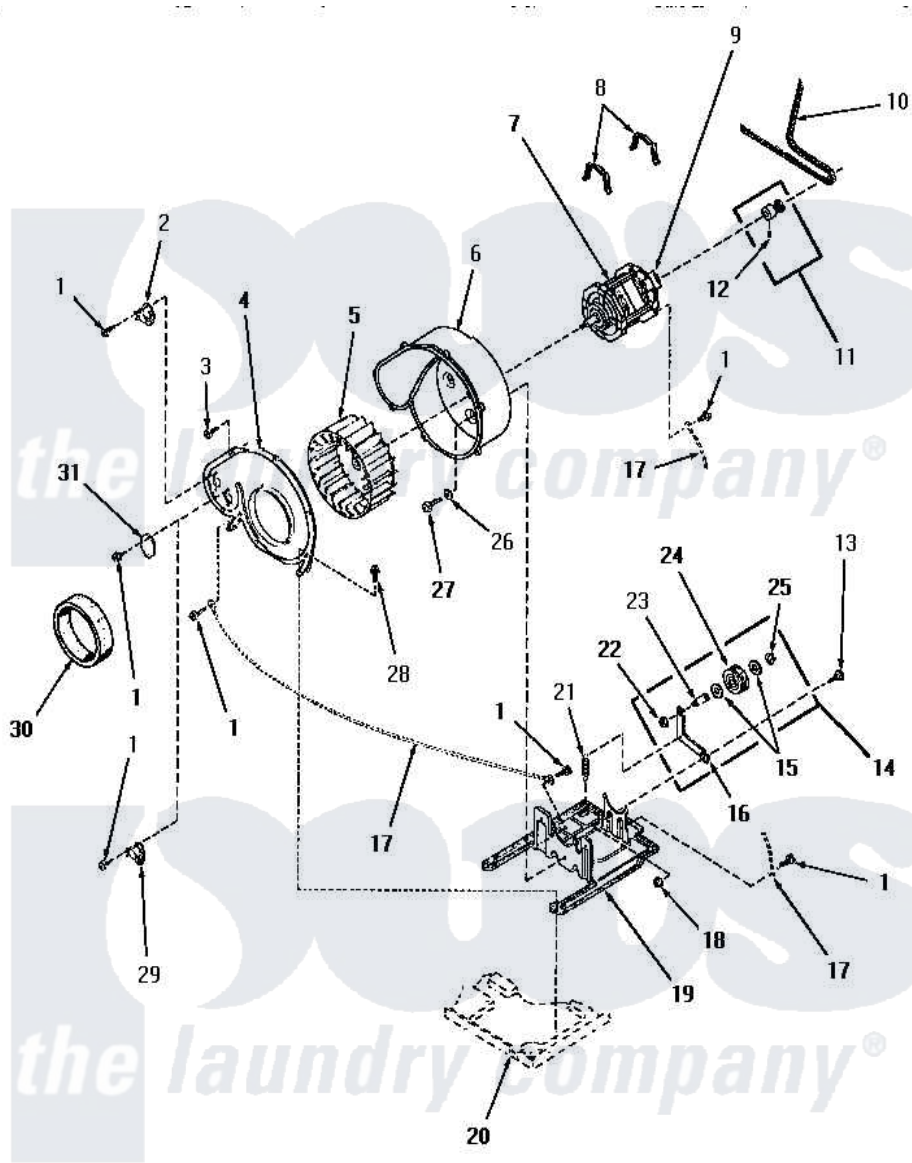

# Amana HG4080 13 - MOTOR, EXHAUST FAN & BELT

## MOTOR, EXHAUST FAN AND BELT

Amana Residential Amana HG4080 Dryer Parts Parts Diagram 13 - MOTOR, EXHAUST FAN & BELT

[Click on the part number to view part](#)

Item	Original Part Number	Replaced By	Status	Part Description
1	23222	<a href="#">3177991</a>		Screw
2	<a href="#">56410</a>			Thermostat
3	23962	<a href="#">W10116760</a>		Screw
4	56059		Not Available	EXHAUST FAN IMPELLER
5	56000	<a href="#">510139P</a>		Assembly Blower Fan Package
6	<a href="#">56020</a>			Housing, Blower
7	56075	<a href="#">915P3</a>		Motor-Drive
"	Y58044	<a href="#">915P3</a>		Motor-Drive
8	Y58047	<a href="#">660658</a>		Clamp, Motor Mounting 343481 685441
9	53226		Not Available	SWITCH,MOTOR
"	53249		Not Available	SWITCH
10	56095	<a href="#">56095P</a>		Belt Cylinder Package
11	56133	<a href="#">56062P</a>		Kit-Motor
12	52906		Not Available	SETSCREW
13	<a href="#">52567</a>			Bolt, Shoulder

"	56587		Not Available	SCREW, 1/4-20 HEX HD SH
14	Y56170	<a href="#">56170P</a>		Assembly- Idle
15	<a href="#">52549</a>			Washer, 501 ID X3/4 Odx
16	56057		Not Available	LEVER, IDLER
17	Y00000000		Not Available	SEE NOTE GROUND WIRE, GREEN
18	52566	<a href="#">27001225</a>		Nut, Jam Mid Lock 1/4-20
19	Y58045	<a href="#">503613</a>		Mount, Motor
20	Y00000000		Not Available	SEE NOTE BASE
21	<a href="#">56076</a>			Spring, Idler
22	56156	<a href="#">358160</a>		Nut
23	<a href="#">56461</a>			Shaft
24	<a href="#">Y54414</a>			Assembly, Wheel And Bearing
25	<a href="#">23748</a>			Ring, Retaining
26	20492	<a href="#">M0270504</a>		Washer
27	56264	<a href="#">27001200</a>		Screw
28	25723	<a href="#">27001200</a>		Screw
29	56081	<a href="#">56081LAL</a>		Ridig Door Stop
"	56471		Not Available	THERMOSTAT
30	56065		Not Available	SEAL
31	Y0056157		Not Available	SUB 86495, SWITCH, LIGHT