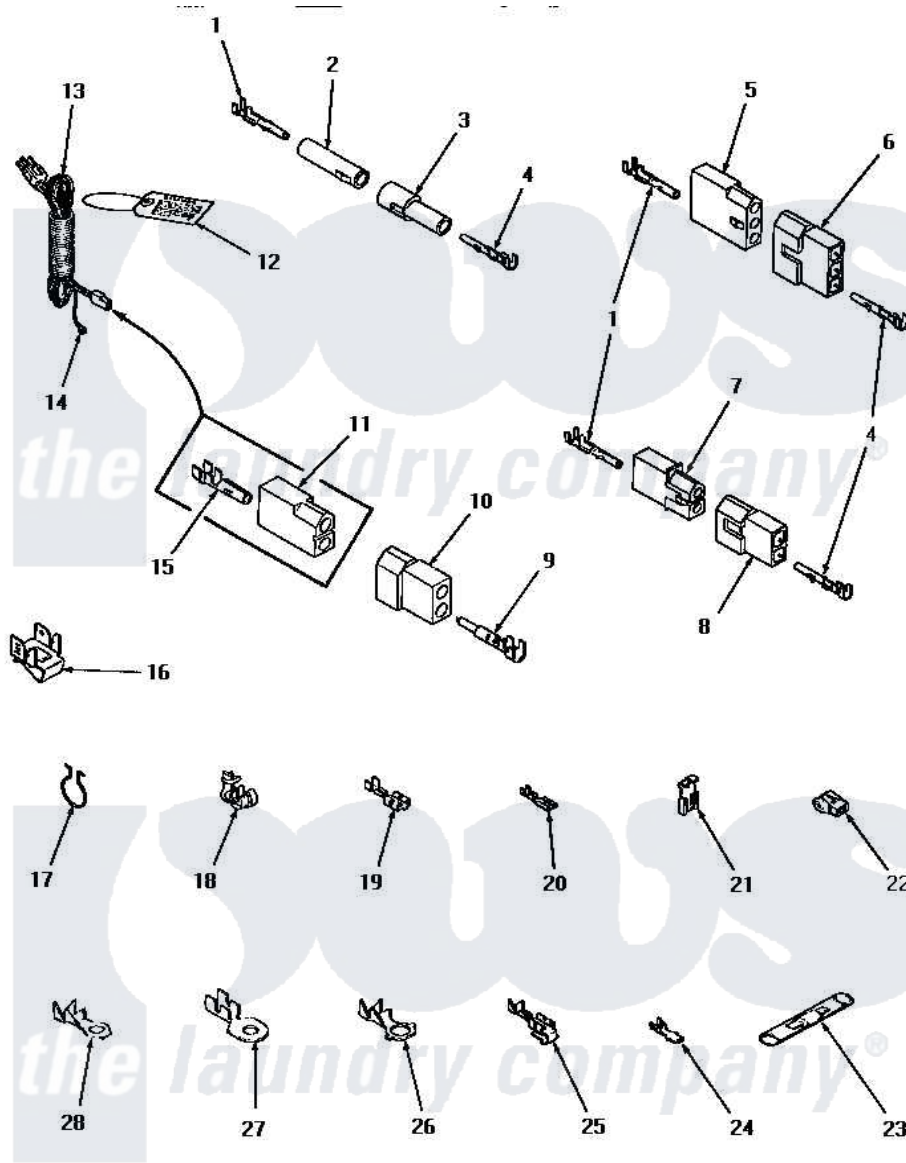

# Amana HG4080 14 - POWER CORD & TERMINALS

## POWER CORD AND TERMINALS

Amana [Residential Amana HG4080 Dryer Parts](#) Parts Diagram 14 - POWER CORD & TERMINALS  
 Click on the part number to view part

Item	Original Part Number	Replaced By	Status	Part Description
1	Y00117	<a href="#">5011-XX</a>		093 Female Socket
2	<a href="#">26301</a>			Receptacle, Molex
3	26302		Not Available	PLUG,1 CIRCUIT
4	<a href="#">Y00116</a>			Terminal, Pin-Male
5	23039	<a href="#">697780</a>		Receptacle,
6	<a href="#">23040</a>			Plug-3 Circuit
7	<a href="#">56451</a>			Receptacle, 2 Circuit
8	<a href="#">56448</a>			Terminal Block Plug
9	<a href="#">Y00127</a>			Terminal, Pin-1/8 Male
10	<a href="#">56266</a>			Plug
11	<a href="#">56265</a>			Receptacle, 2 Circuit
12	25235	<a href="#">48301</a>		Hose
13	Y56222	<a href="#">27001142</a>		Cord, Power
14	Y00000000		Not Available	SEE NOTE GROUND WIRE, GREEN
15	<a href="#">00130</a>			Terminal, Pin-1/8 Femal
16	Y00161	<a href="#">B5733302</a>		Clip, Ground

17	<a href="#">51291</a>		Clip, Wire
18	21903	<a href="#">211881</a>	Grommet, Cord Part Not Used-Gas Models Only
19	Y00119	Not Available	SPADE TERMINAL(18 GAUGE) (1/4 INCH-(1) 18 GAUGE WIRE)
20	<a href="#">00112</a>		Terminal, Spade-3/16 Fe
21	<a href="#">Y00120</a>		Terminal, Flag-1/4 Fema
22	70210	Not Available	INSULATOR,BLUE
23	21091	Not Available	CONNECTOR TWO 1/4 INCH MALE
24	Y00139	<a href="#">Y00138</a>	Male Tab Terminal 18 Gauge Wire)
25	<a href="#">Y00114</a>		Spade Terminal
26	Y00113	Not Available	TERMINAL,RING-1/4 STUD
27	<a href="#">Y00111</a>		Ring Terminal No.10 No.10 18 Gauge Wires Or
28	<a href="#">00110</a>		No.10 18 Gauge Wire