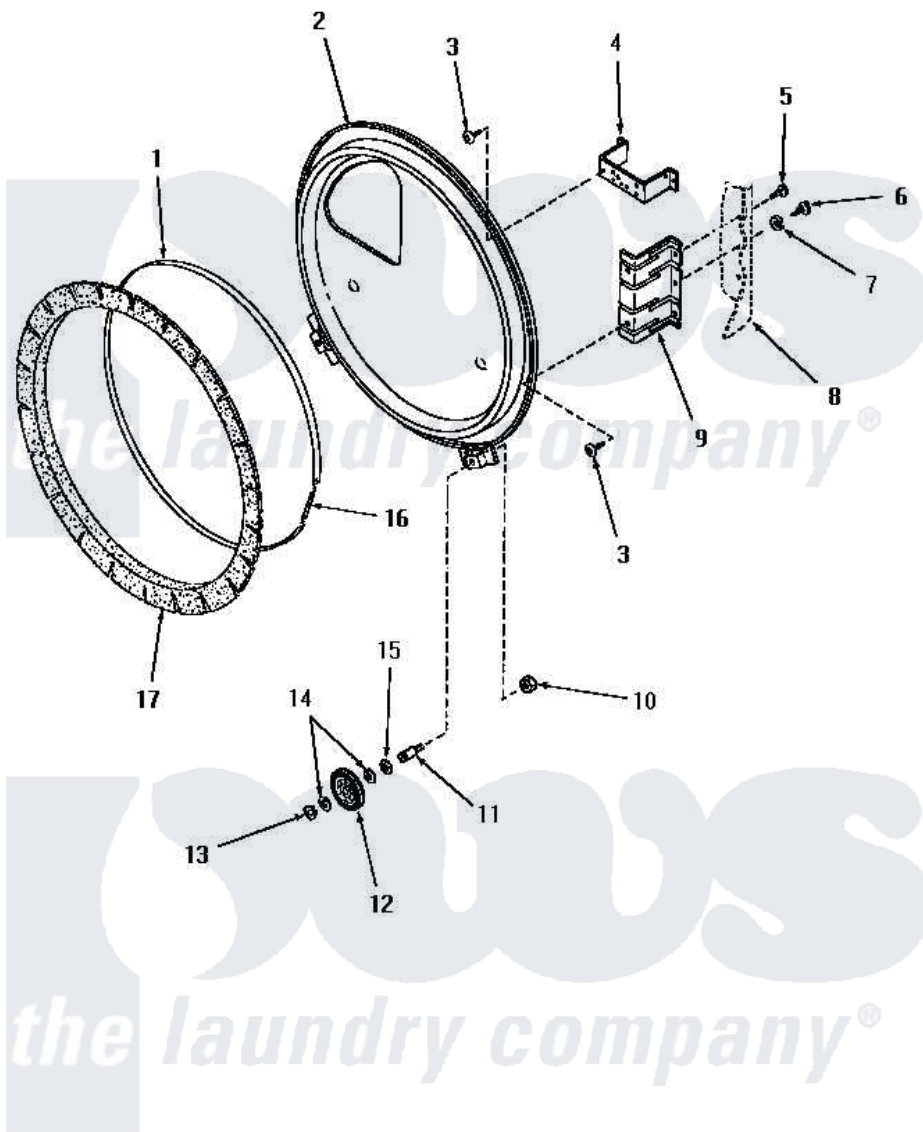

Amana HG4080 15 - REAR BLKHD, FELT SEAL & CYLINDER ROLLER

REAR BULKHEAD, FELT SEAL AND CYLINDER ROLLER

Amana [Residential Amana HG4080 Dryer Parts](#) Parts Diagram 15 - REAR BLKHD, FELT SEAL & CYLINDER ROLLER
 Click on the part number to view part

Item	Original Part Number	Replaced By	Status	Part Description
1	Y56090		Not Available	SEAL STRAP
2	56540		Not Available	ASSY,REAR BULKHEAD
3	56078	M400664		SCrew Tap Trs Cr Rec 1016AB
4	56048	60823P		Bracket, Terminal Block
5	25723	27001200		Screw
6	52909			Screw, 10B-16 X 1/2 HeX
7	51474		Not Available	WASHER, 13/64IDX1/2ODX.
8	Y00000000		Not Available	SEE NOTE CABINET
9	56055		Not Available	BRACKET,BULKHEAD-REAR
10	56156	358160		Nut
11	56461			Shaft
12	56457	62649P		Roller- CY
13	23748			Ring, Retaining
14	52549			Washer, 501 ID X3/4 Odx
15	23886		Not Available	WASHER,.578IDX1.25ODX1
16	52310			Spring