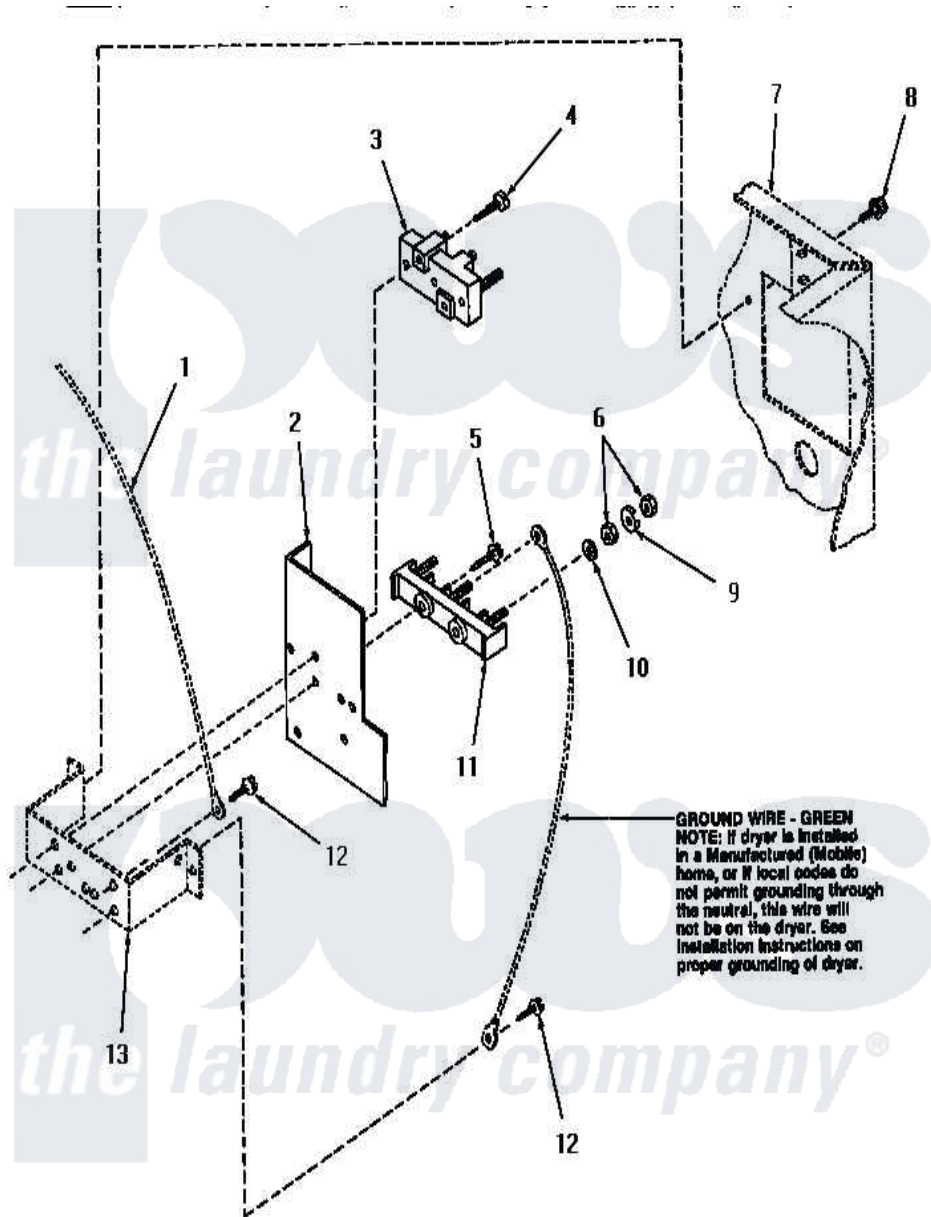

# Amana HG4080 16 - TERMINAL BLOCK

Amana Residential Amana HG4080 Dryer Parts Parts Diagram 16 - TERMINAL BLOCK  
 Click on the part number to view part

Item	Original Part Number	Replaced By	Status	Part Description
1	Y00000000		Not Available	SEE NOTE GROUND WIRE, GREEN
2	<a href="#">56087</a>			Shield, Terminal Block
3	50854	<a href="#">33001244</a>		Block, Terminal
4	Q6535		Not Available	SCREW, 10B-16 X 3/4 ROU
5	56131		Not Available	SCREW, 10BT X 1 TAPPING
6	Q6163		Not Available	NUT
7	Y00000000		Not Available	SEE NOTE CABINET
8	25723	<a href="#">27001200</a>		Screw
9	51474		Not Available	WASHER, 13/64IDX1/2ODX.
10	56552		Not Available	LOCKWASHER
11	58555		Not Available	TERMINAL BLOCK
12	51784		Not Available	SCREW, 10B-16 X 1/2 HEX
13	Y00000000		Not Available	SEE NOTE TERMINAL BLOCK BRACKET