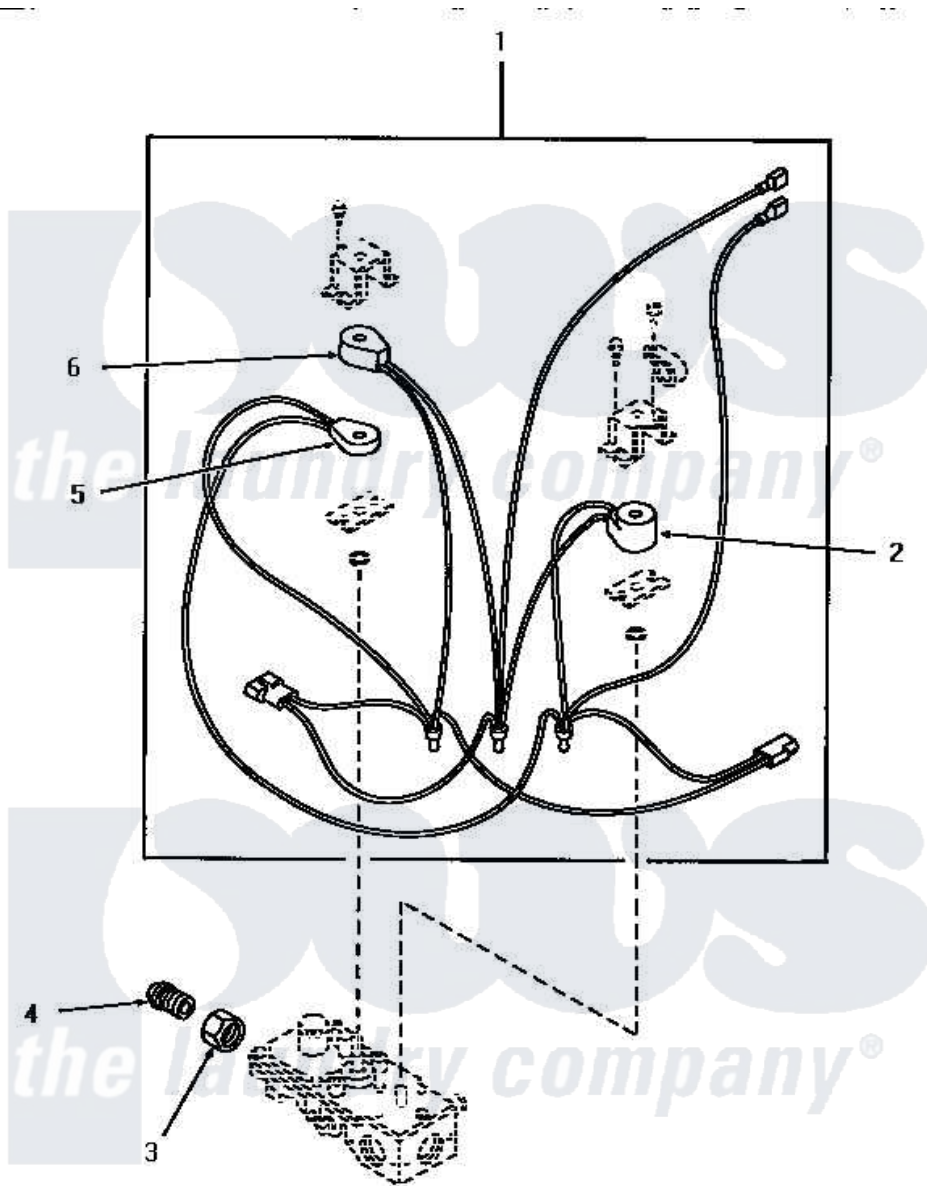

Amana HG4109 01 - 56225 GAS VALVE ASSY

Amana [Residential Amana HG4109 Washer Parts](#) Parts Diagram 01 - 56225 GAS VALVE ASSY
 Click on the part number to view part

Item	Original Part Number	Replaced By	Status	Part Description
1	56225A			Kit, Coil
2	56225D	56225A		Kit, Coil
3	56281		Not Available	NUT, UNION
4	56282		Not Available	NIPPLE
5	56225C	56225A		Kit, Coil
6	56225B	56225A		Kit, Coil
NI	56225		Not Available	GAS VALVE ASSEMBLY