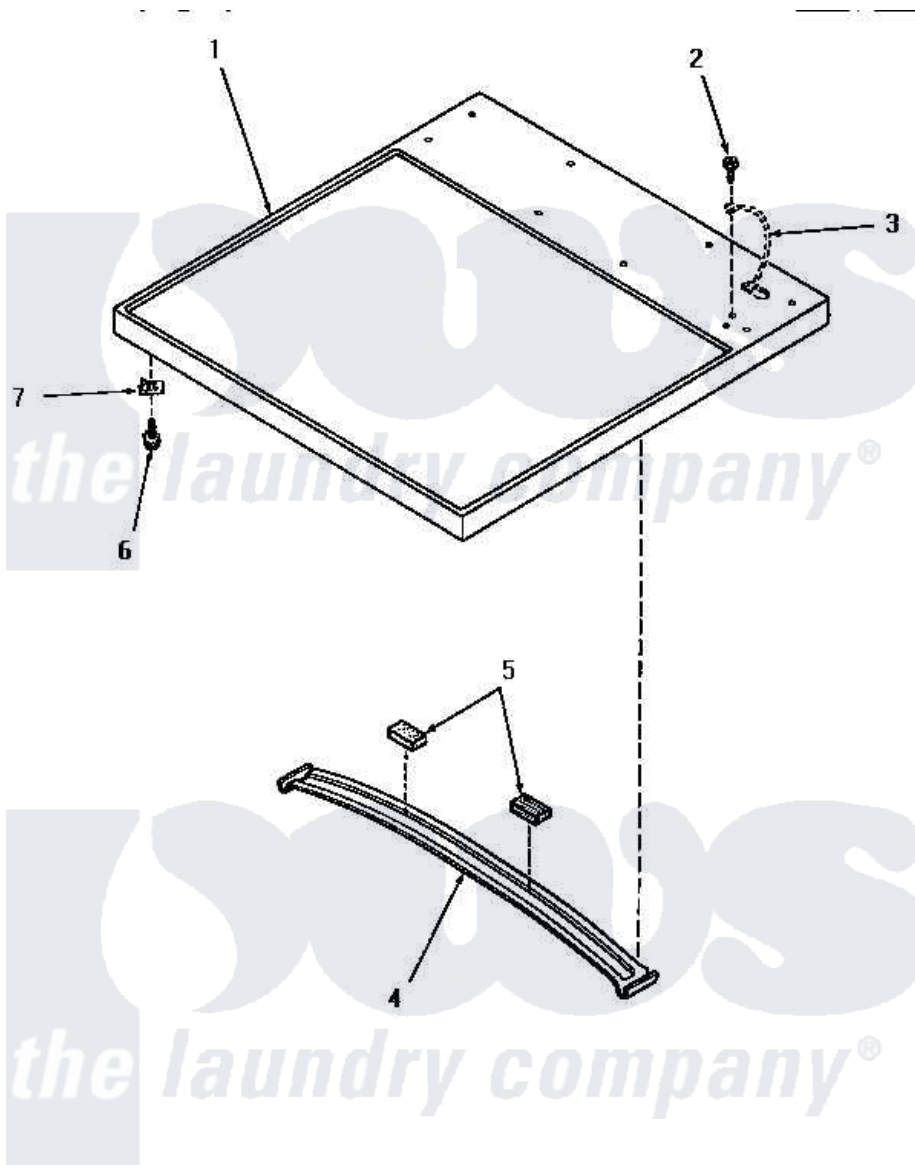

Amana HG4109 02 - CABINET TOP

CABINET TOP

Amana [Residential Amana HG4109 Washer Parts](#) Parts Diagram 02 - CABINET TOP

[Click on the part number to view part](#)

Item	Original Part Number	Replaced By	Status	Part Description
1	0057066		Not Available	SUB 56767,OVERLOAD
"	57066W		Not Available	ASSY, TOP PANEL- DOMESTIXREPLACE
"	57066L		Not Available	ASSY, TOP PANEL-DOMESTI
"	57066K		Not Available	CABINET TOP, COFFEE
"	57066A		Not Available	CABONET TOP, AVOCADO
2	51784		Not Available	SCREW, 10B-16 X 1/2 HEX
3	Y00000000		Not Available	SEE NOTE GROUND WIRE, GREEN
4	56213		Not Available	TOP BRACE
5	56968		Not Available	PAD, FELT-ADHESIVE BACK
6	23008			Screw, 10-24 X 3/4 Sems
7	20249	36020		Nut-10-24