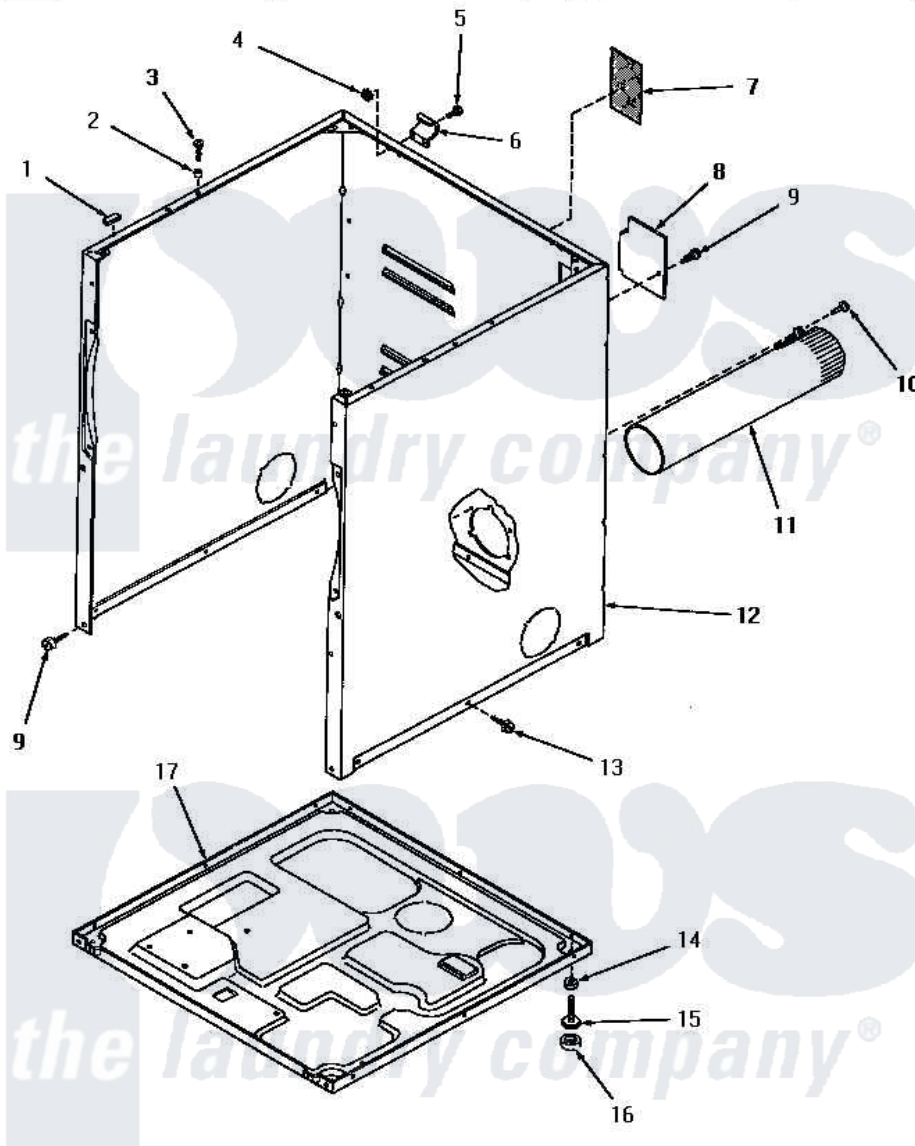

Amana HG4109 03 - CABINET, EXHAUST DUCT & BASE

CABINET, EXHAUST DUCT AND BASE

Amana [Residential Amana HG4109 Washer Parts](#) Parts Diagram 03 - CABINET, EXHAUST DUCT & BASE
 Click on the part number to view part

Item	Original Part Number	Replaced By	Status	Part Description
1	Y56128			Pad, Bumper
2	56079	505187		Locator, Panel
3	56086	Y014874		Screw, Idler Arm And Sleeve
4	23951	M0282009		Nut
5	Y90576		Not Available	HEX HEAD SCREW
6	56043		Not Available	HINGE, TOP
7	56427		Not Available	STICKER
8	56044	60821		Access Cover
9	25723	27001200		Screw
10	25724		Not Available	HEX HEAD SCREW
11	56118		Not Available	ASSY, EXHAUST DUCT
12	57070A		Not Available	CABINET, AVOCADO
"	57070H		Not Available	ASSY, DRYER CABINET
"	57070K		Not Available	CABINET, COFFEE
"	57070L		Not Available	CABINET, ALMOND
"	57070W		Not Available	CABINET, WHITE

13	51784	Not Available	SCREW, 10B-16 X 1/2 HEX
14	20274	62739	Nut, Lock
15	Y52696	Y305086	Adjustable Leg And Nut
16	70282	Y314137	Foot, Rubber
17	56074		Base