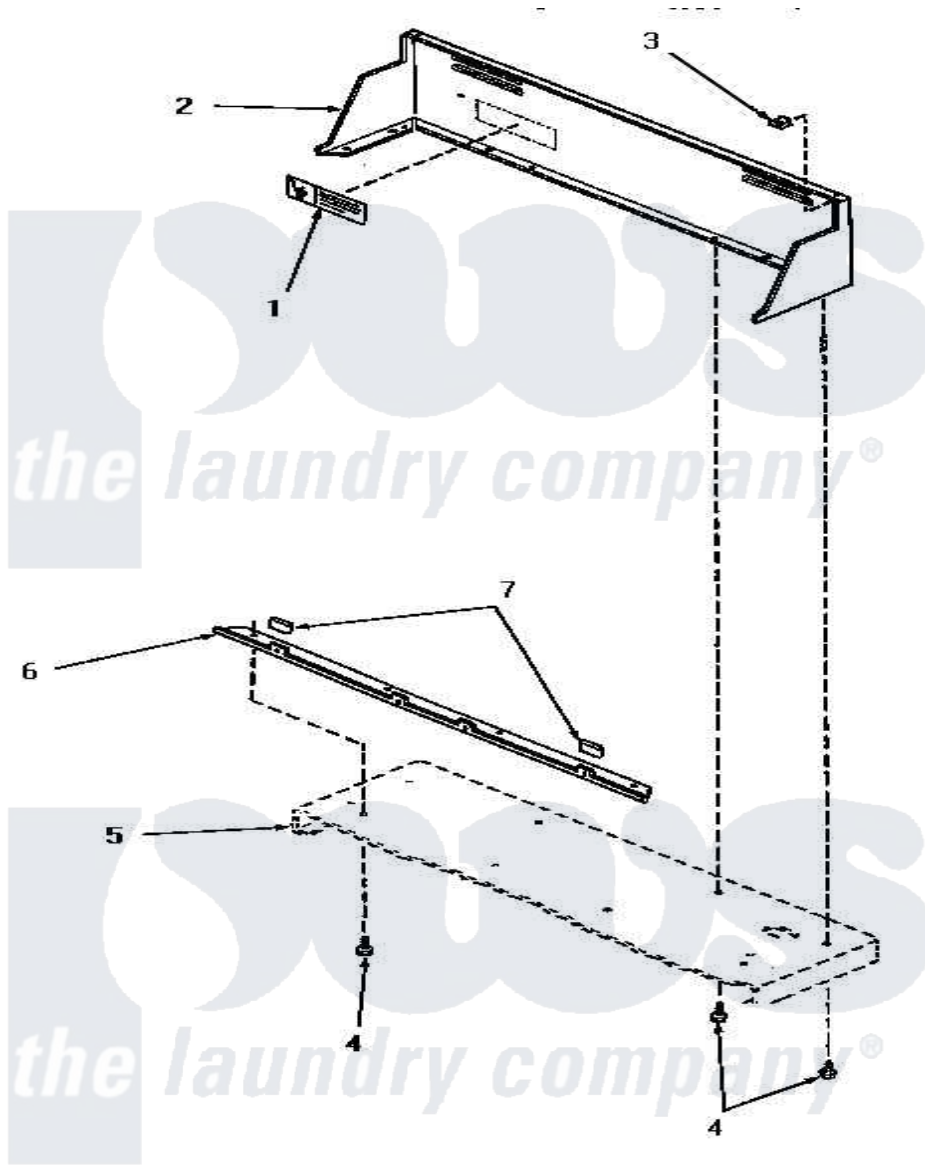

Amana HG4109 04 - CONTROL HOOD

CONTROL HOOD

[Amana Residential Amana HG4109 Washer Parts](#) Parts Diagram 04 - CONTROL HOOD

[Click on the part number to view part](#)

Item	Original Part Number	Replaced By	Status	Part Description
1	24903		Not Available	STICKER,DISCONNECT POW
2	56014W		Not Available	CONTROL HOOD, WHITE
"	56014L		Not Available	CONTROL HOOD, ALMOND
"	56014K		Not Available	CONTROL HOOD, COFFEE
"	56014H		Not Available	CONTROL HOOD, HARVEST GOLD
"	56014A		Not Available	CONTROL HOOD, AVOCADO
3	24522			Nut, Speed-8ab-18 C1995
4	55985	W10116760		Screw
5	Y00000000		Not Available	SEE NOTE CABINET TOP
6	56070		Not Available	ANGLE,MOUNTING-CONTROL
7	24859		Not Available	SLEEVE,SUPPORT ANGLE