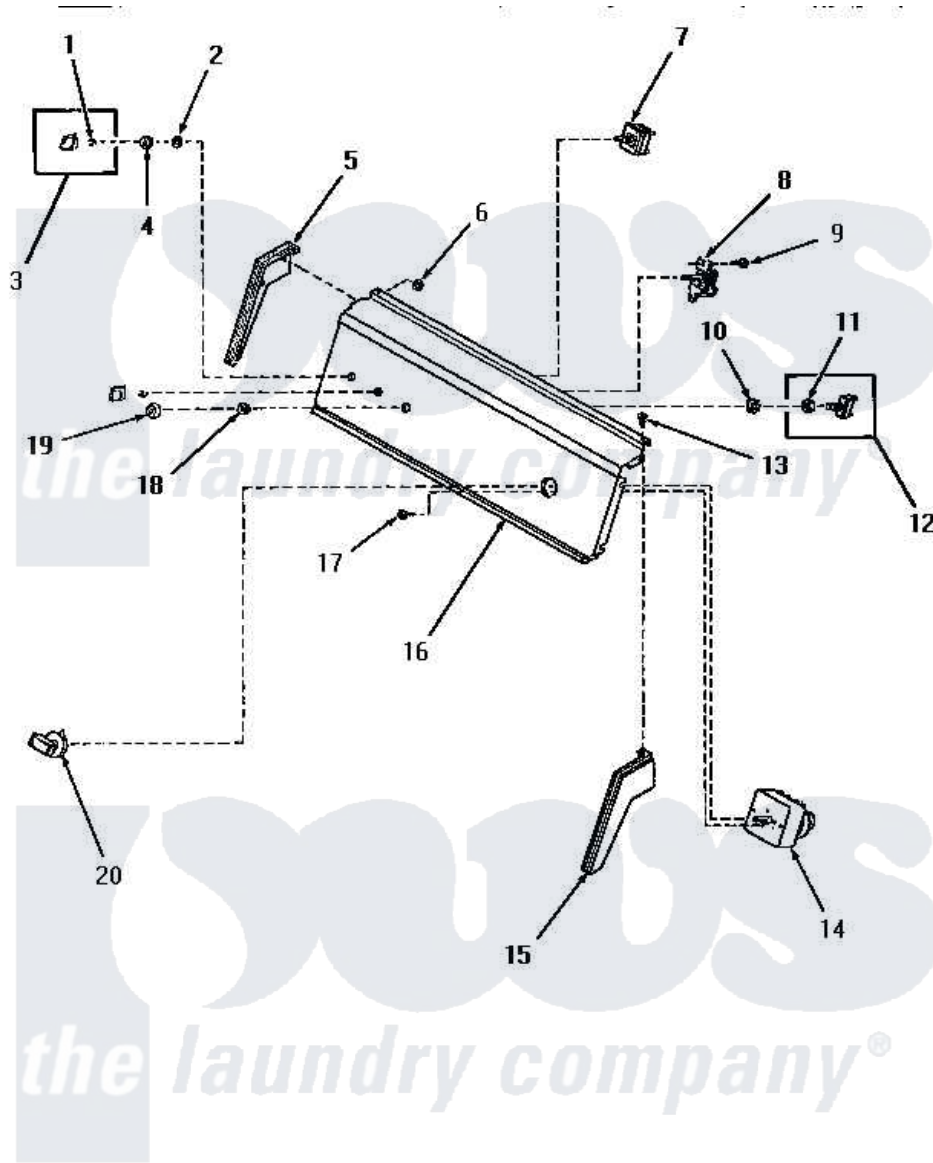

# Amana HG4109 05 - CONTROL PANEL & CONTROLS

## CONTROL PANEL AND CONTROLS

Amana [Residential Amana HG4109 Washer Parts](#) Parts Diagram 05 - CONTROL PANEL & CONTROLS

[Click on the part number to view part](#)

Item	Original Part Number	Replaced By	Status	Part Description
"	NOTE:		Not Available	THE 56225 GAS VALVE HAS BEEN REPLACED BY THE 58804 GAS VALVE--SEE PAGES 14 AND 15.
1	10519		Not Available	RETAINER
2	<a href="#">91176</a>			Lockwasher, 3/8 Intshkp
3	28124		Not Available	ASSY,KNOB-SWITCH
4	<a href="#">24205</a>			Nut, Knurled 3/8-24
5	25124		Not Available	CONTROL HOOD END, LEFT
6	25126	<a href="#">5303284616</a>		Clip
7	52624	<a href="#">58813P</a>		Switch W/Instructions
"	58813	<a href="#">58813P</a>		Switch W/Instructions
8	53516		Not Available	BUZZER
9	55985	<a href="#">W10116760</a>		Screw
10	25820		Not Available	LOCKWASHER,1/2 INT SHK
11	<a href="#">52947</a>			Nut, Hex 15/32-32
12	57349	<a href="#">55882P</a>		Assembly- Switch

13	25232	Not Available	SCREW,8AB-18X7/8 OVAL
14	53466	Not Available	TIMER
15	25123	Not Available	CONTROL HOOD END, RIGHT
16	<a href="#">58347</a>		Assembly, Control Panel
17	<a href="#">70212</a>		Screw, 8-32 X 5/32 RD H
18	Y24206	Not Available	NUT,KNURLED
19	57327	Not Available	COLLAR,SWITCH
20	57998	Not Available	ASSY,KNOB-TIMER-GOLD